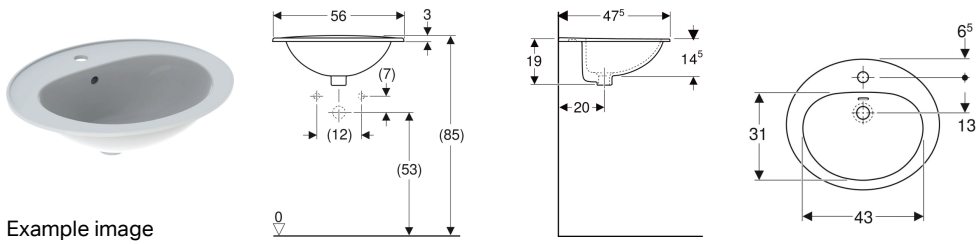

Twyford Alcona countertop washbasin with tap hole bench

Example image

Application purposes

- For mounting in washtops from above

Technical data

Product material

Vitreous china

Art. no.	Colour / surface	Tap hole	Overflow	B	H	T
AR4561WH	white	centred	visible	56 cm	19 cm	47.5 cm