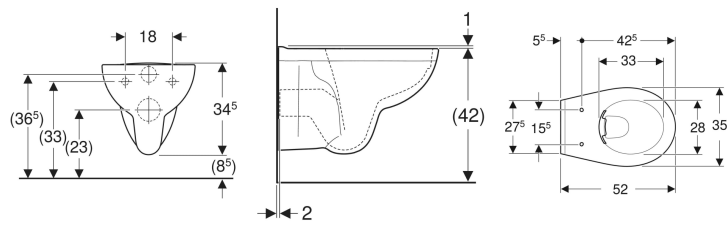

Twyford Alcona wall-hung WC, washdown, Rimfree

Example image

Application purposes

- For concealed cisterns
- For pressure flushing valves

Characteristics

- Wall-hung

To order additionally

- WC seat

- Washdown WC
- Rimfree
- Type 2 in accordance with EN 997

Technical data

Product material

Vitreous china

| Art. no. | Colour / surface | B | H | T |
|----------|------------------|---------|---------|-------|
| AR1798WH | white | 35.5 cm | 33.5 cm | 52 cm |