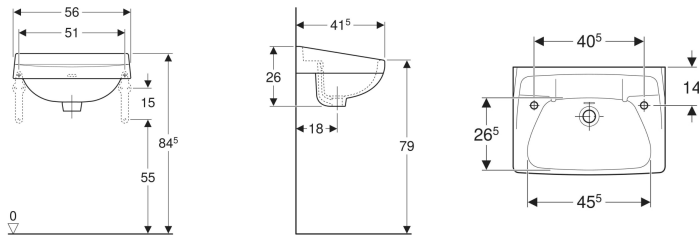

Twyford Classic washbasin

Example image

Application purposes

- For low level installation

Characteristics

- Can be combined with full pedestal

Scope of delivery

- Washbasin

To order additionally

- Fastening material

Technical data

Product material

Vitreous china

Art. no.	Colour / surface	Tap hole	Overflow	B	H	T
CC4212WH	white	left and right	visible	56 cm	26 cm	41.5 cm