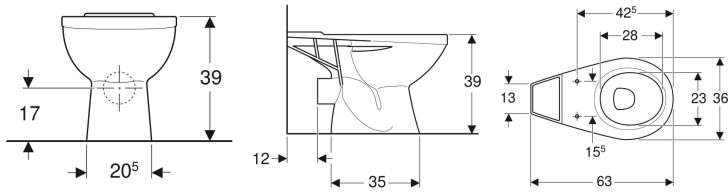

### Application purposes

- For close-coupled installation

### Technical data

Product material

Vitreous china

- Fastening material

Art. no.	Colour / surface	B	H	T
OT1148WH	white	36 cm	39 cm	63 cm