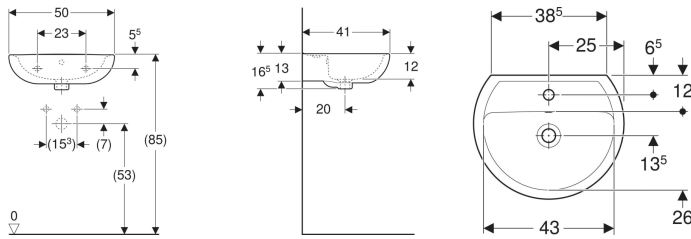

Twyford Alcona handrinse basin

Example image

Application purposes

- For private areas

Technical data

Product material

Vitreous china

To order additionally

- Fastening material

Art. no.	Colour / surface	Tap hole	Overflow	B	H	T
AR4111WH	white	centred	visible	50 cm	16.5 cm	41 cm
AR4112WH	white	left and right	visible	50 cm	16.5 cm	41 cm