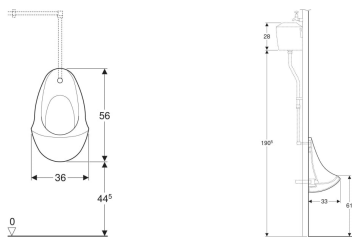

Twyford Spectrum urinal for concealed cistern

Example image

Characteristics

- Wall-hung
- Hidden fastening

Technical data

Product material

Vitreous china

Scope of delivery

- Urinal ceramic

To order additionally

- fastening material for waste outlet for urinal

- Fastening material

Art. no.	Colour / surface	B	H	T	Inlet
VC7004WH	white	36 cm	56 cm	33 cm	rear

Accessories

- Twyford Sola urinal division