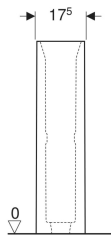

Twyford Option full pedestal

Example image

Product material

Vitreous china

Technical data

To order additionally

- Fastening material

Art. no.	Colour / surface	B	H	T
OT4940WH	white	15.5 cm	70.5 cm	16 cm