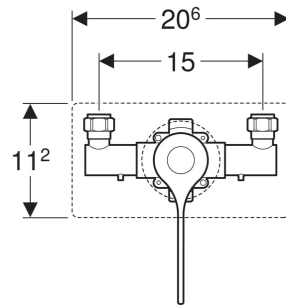

# Twyford Sola shower tap with shower head connector, concealed installation, single-lever thermostatic mixer

## CHARACTERISTICS

- With thermostatic mixer
- With elbow tap connector

## TECHNICAL DATA

Operating pressure	0.5–10 bar
Durchfluss bei 300 kPa / 3 bar	18.8 l/min
Product material	Brass / plastic

- Elbow tap connector 90°

## SCOPE OF DELIVERY

- Shower tap

Art. no.	Colour / surface	B cm	H cm	T cm
SF1555CP	chrome / Glossy	20.6	13.1	15.5