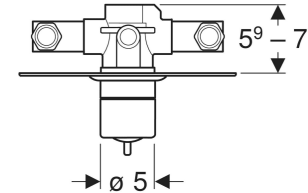

# Twyford Sola shower tap with shower head connector, concealed installation, single-lever thermostatic mixer

## CHARACTERISTICS

- With thermostatic mixer
- With elbow tap connector

## TECHNICAL DATA

Operating pressure	0.5–10 bar
Durchfluss bei 300 kPa / 3 bar	18.8 l/min
Product material	Brass / plastic

- Elbow tap connector 90°

## SCOPE OF DELIVERY

- Shower tap

Art. no.	Colour / surface	B cm	H cm	T cm
SF1555CP	chrome / Glossy	20.6	13.1	15.5