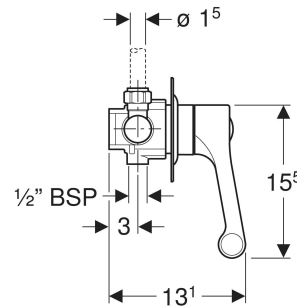

# Twyford Sola shower tap with shower head connector, concealed installation, single-lever thermostatic mixer

## CHARACTERISTICS

- With thermostatic mixer
- With elbow tap connector

## TECHNICAL DATA

Operating pressure	0.5–10 bar
Durchfluss bei 300 kPa / 3 bar	18.8 l/min
Product material	Brass / plastic

- Elbow tap connector 90°

## SCOPE OF DELIVERY

- Shower tap

Art. no.	Colour / surface	B cm	H cm	T cm
SF1555CP	chrome / Glossy	20.6	13.1	15.5