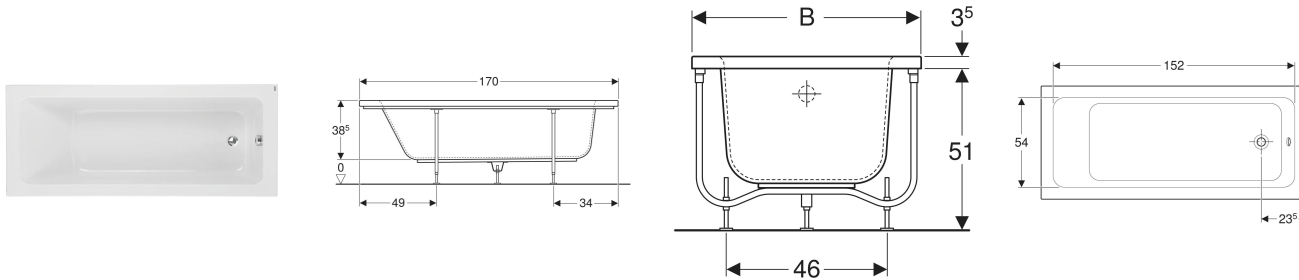

# Twyford Aspect rectangular bathtub with low water capacity, with feet

## APPLICATION PURPOSES

- For private bathrooms and hotels
- For installation with bathtub feet or supports

- Outlet at foot
- Drain hole  $\varnothing$  52 mm

## SCOPE OF DELIVERY

- Set of feet for rectangular bathtub

## TO ORDER ADDITIONALLY

- Bathtub panel

Art. no.	Colour / surface	L cm	L1 cm	B cm	B1 cm	H cm	Total water capacity l	Mit Überlaufloch
AP8100WH	white	170	152	70	54	38.5	156	Yes