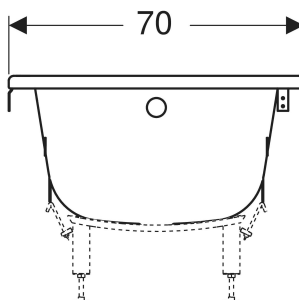

Twyford Celtic rectangular bathtub, antislip surface, with handles

APPLICATION PURPOSES

- For private areas

CHARACTERISTICS

- Rectangular
- Antislip surface
- Drain hole \varnothing 52 mm
- Outlet at foot

TECHNICAL DATA

Product material Enamelled steel

TO ORDER ADDITIONALLY

- Bathtub drain

ACCESSORIES

- Twyford Galerie front panel for rectangular bathtub
- Twyford Galerie side panel for rectangular bathtub
- Twyford Omnifit front panel for rectangular bathtub
- Twyford Omnifit end panel for rectangular bathtub
- Twyford Sola bathtub drain with waste plug, d52, length 46 cm, with ready-to-fit-set
- Twyford Sola bathtub drain with waste plug, d52, length 33.5 cm, with ready-to-fit-set

Art. no.	Colour / surface	L cm	L1 cm	L2 cm	B cm	B1 cm	B2 cm	B3 cm	H cm	Outlet	Number of tap holes	Total water capacity l	With overflow hole
BS1570WH	white / Glossy	170	148	115	70	60	45	35	36	right	0	149	Yes