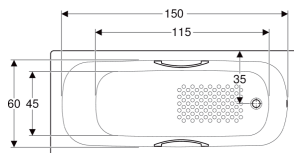

Twyford Celtic rectangular bathtub, antislip surface, with handles

APPLICATION PURPOSES

- For private areas

CHARACTERISTICS

- Rectangular
- Antislip surface
- Drain hole \varnothing 52 mm
- Outlet at foot

TECHNICAL DATA

Product material Enamelled steel

TO ORDER ADDITIONALLY

- Bathtub drain

ACCESSORIES

- Twyford Galerie front panel for rectangular bathtub
- Twyford Galerie side panel for rectangular bathtub
- Twyford Omnifit front panel for rectangular bathtub
- Twyford Omnifit end panel for rectangular bathtub
- Twyford Sola bathtub drain with waste plug, d52, length 46 cm, with ready-to-fit-set
- Twyford Sola bathtub drain with waste plug, d52, length 33.5 cm, with ready-to-fit-set

Art. no.	Colour / surface	L cm	L1 cm	L2 cm	B cm	B1 cm	B2 cm	B3 cm	H cm	Outlet	Number of tap holes	Total water capacity l	With overflow hole
BS1570WH	white / Glossy	170	148	115	70	60	45	35	36	right	0	149	Yes