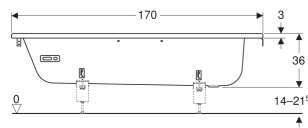

Twyford Celtic rectangular bathtub, antislip surface, with handles

APPLICATION PURPOSES

- For private areas

CHARACTERISTICS

- Rectangular
- Antislip surface
- Drain hole \varnothing 52 mm
- Outlet at foot

TECHNICAL DATA

Product material Enamelled steel

TO ORDER ADDITIONALLY

- Bathtub drain

ACCESSORIES

- Twyford Galerie front panel for rectangular bathtub
- Twyford Galerie side panel for rectangular bathtub
- Twyford Omnifit front panel for rectangular bathtub
- Twyford Omnifit end panel for rectangular bathtub
- Twyford Sola bathtub drain with waste plug, d52, length 46 cm, with ready-to-fit-set
- Twyford Sola bathtub drain with waste plug, d52, length 33.5 cm, with ready-to-fit-set

Art. no.	Colour / surface	L cm	L1 cm	L2 cm	B cm	B1 cm	B2 cm	B3 cm	H cm	Outlet	Number of tap holes	Total water capacity l	With overflow hole
BS1570WH	white / Glossy	170	148	115	70	60	45	35	36	right	0	149	Yes