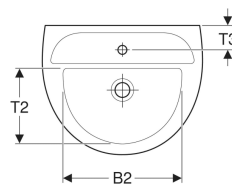

Twyford Sola handrinse basin without overflow

Example image

Application purposes

- For healthcare facilities

Characteristics

- Can be combined with half pedestal

Scope of delivery

- Handrinse basin

To order additionally

- Fastening material

- Can be combined with full pedestal

Technical data

Product material

Vitreous china

Art. no.	Colour / surface	Tap hole	Overflow	B	B1	B2	H	H1	T	T1	T2	T3
SA4150WH	white	without	without	40 cm	22.5 cm	28.5 cm	21.5 cm	5.5 cm	34.5 cm	18 cm	17.5 cm	
SA4152WH	white	left and right	without	40 cm	22.5 cm	28.5 cm	21.5 cm	5.5 cm	34.5 cm	18 cm	17.5 cm	7.5 cm
SA4155WH	white	right	without	40 cm	22.5 cm	28.5 cm	21.5 cm	5.5 cm	34.5 cm	18 cm	17.5 cm	7.5 cm
SA4156WH	white	left	without	40 cm	22.5 cm	28.5 cm	21.5 cm	5.5 cm	34.5 cm	18 cm	17.5 cm	7.5 cm
SA4250WH	white	without	without	50 cm	28 cm	37 cm	24 cm	6 cm	40 cm	19.5 cm	23 cm	
SA4251WH	white	centred	without	50 cm	28 cm	37 cm	24 cm	6 cm	40 cm	19.5 cm	23 cm	7 cm
SA4252WH	white	left and right	without	50 cm	28 cm	37 cm	24 cm	6 cm	40 cm	19.5 cm	23 cm	7.5 cm
SA4255WH	white	right	without	50 cm	28 cm	37 cm	24 cm	6 cm	40 cm	19.5 cm	23 cm	7.5 cm
SA4256WH	white	left	without	50 cm	28 cm	37 cm	24 cm	6 cm	40 cm	19.5 cm	23 cm	7.5 cm