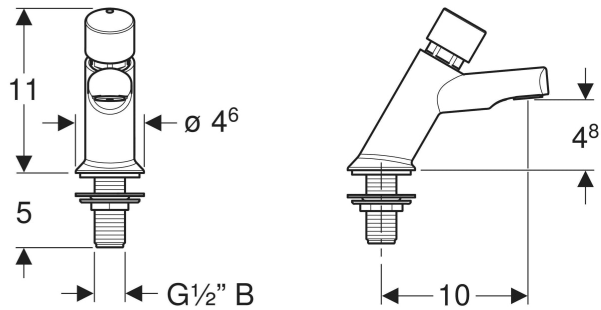

# Twyford Sola set of washbasin taps, deck-mounted, self-closing

## CHARACTERISTICS

- Self-closing

- Volume flow control via tap aerator

## TECHNICAL DATA

Operating pressure	0.5–10 bar
Water temperature max.	65 °C
Flow rate at 300 kPa / 3 bar	8 l/min

Flow duration, factory setting

15 s

Product material

Brass / plastic

## SCOPE OF DELIVERY

- Fitting for cold water
- Fitting for hot water

Art. no.	Colour / surface	Mixer	B cm	H cm	T cm
SF2251CP	chrome / glossy	without mixer	4.6	11	10.8