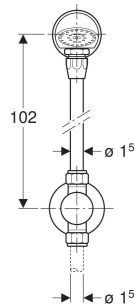

Twyford Sola shower set, surface mounting, with self-closing tap

APPLICATION PURPOSES

- For public and semipublic areas

CHARACTERISTICS

- Self-closing

- Vandal-resistant

TECHNICAL DATA

Operating pressure
Flow rate at 300 kPa / 3 bar

0.2–5 bar
6.6 l/min

SCOPE OF DELIVERY

- Shower tap
- Shower rail
- Shower head

Art. no.	Colour / surface	B cm	H cm	T cm
SF1215CP	chrome / glossy	6.3	102	9.8