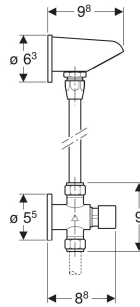

Twyford Sola shower set, surface mounting, with self-closing tap

APPLICATION PURPOSES

- For public and semipublic areas

CHARACTERISTICS

- Self-closing

- Vandal-resistant

TECHNICAL DATA

Operating pressure
Flow rate at 300 kPa / 3 bar

0.2–5 bar
6.6 l/min

SCOPE OF DELIVERY

- Shower tap
- Shower rail
- Shower head

Art. no.	Colour / surface	B cm	H cm	T cm
SF1215CP	chrome / glossy	6.3	102	9.8