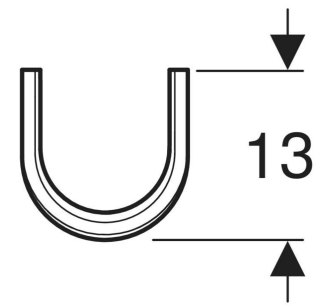

Twyford Classic full pedestal

TECHNICAL DATA

Product material

Vitreous china

SCOPE OF DELIVERY

- Full pedestal

TO ORDER ADDITIONALLY

- Washbasin

Art. no.	Colour / surface	B cm	H cm	T cm
VC5910WH	white	19	64.2	13