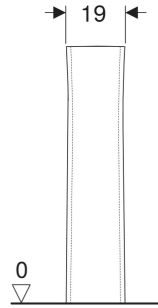

## TECHNICAL DATA

Product material

Vitreous china

## TO ORDER ADDITIONALLY

- Washbasin

Art. no.	Colour / surface	B cm	H cm	T cm
VC5910WH	white	19	64.2	13