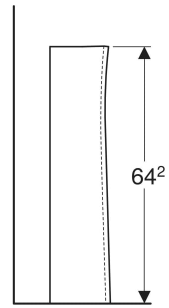

Twyford Classic full pedestal

TECHNICAL DATA

Product material

Vitreous china

SCOPE OF DELIVERY

- Full pedestal

TO ORDER ADDITIONALLY

- Washbasin

Art. no.	Colour / surface	B cm	H cm	T cm
VC5910WH	white	19	64.2	13