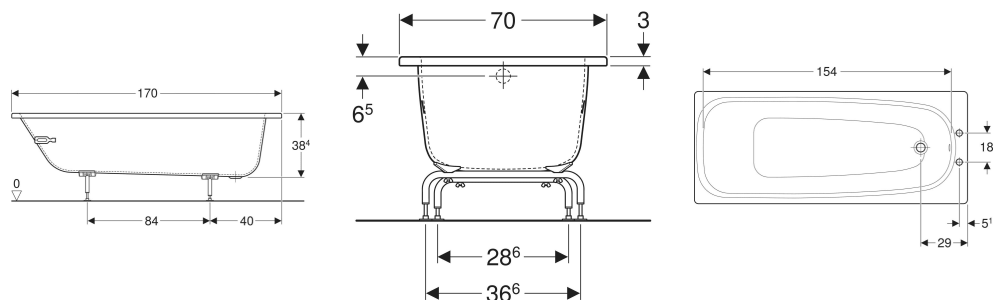

Twyford Neptune rectangular bathtub with feet

APPLICATION PURPOSES

- For private bathrooms and hotels
- For installation with bathtub feet or supports

CHARACTERISTICS

- Rectangular
- Outlet at foot
- Antislip surface
- Drain hole $\varnothing$ 52 mm

TECHNICAL DATA

Product material: Enamelled steel

SCOPE OF DELIVERY

- Set of feet for rectangular bathtub
- Handle

TO ORDER ADDITIONALLY

- Bathtub drain

ACCESSORIES

- Twyford Neptune front panel for rectangular bathtub
- Twyford Neptune end panel for rectangular bathtub
- Twyford Sola bathtub drain with waste plug, d52, length 46 cm, with ready-to-fit-set
- Twyford Sola bathtub drain with waste plug, d52, length 33.5 cm, with ready-to-fit-set

Art. no.	Colour / surface	L cm	L1 cm	B cm	H cm	Number of tap holes	Total water capacity l	With overflow hole
NE9502WH	white / Glossy	170	154	70	38.4	2	195	Yes