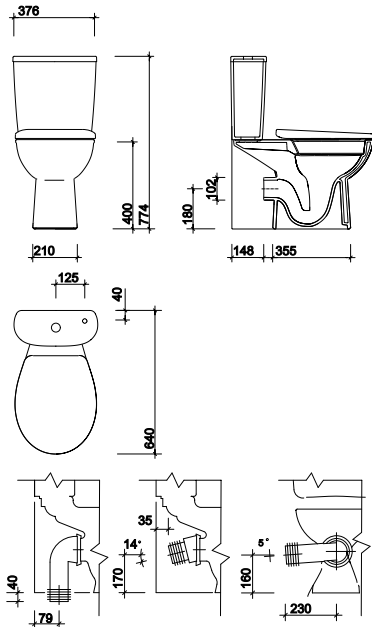

alcona rimfree®

environmentally friendly 4/2.6 litre dual flush
co-ordinatingalcona range
rimless design to aid easy cleaning inside

Alcona rimfree® flushwise WC suite, horizontal outlet

All measurements shown are in millimetres.
Drawing sizes are not to scale.

to specify/order:

Please use the product reference shown below.

wc pan

Horizontal outlet

AR1948WH

Flushwise® fitted cistern assembly with fittings:
Dual 4/2.6L flush, push button **AR2346WH**
(note: Cistern can be adjusted to 6/4L, standard flush.)

AR7857WH

material

Vitreous china.

colour

White WH.

fixings

Install pan to floor fixing

SR1020XX