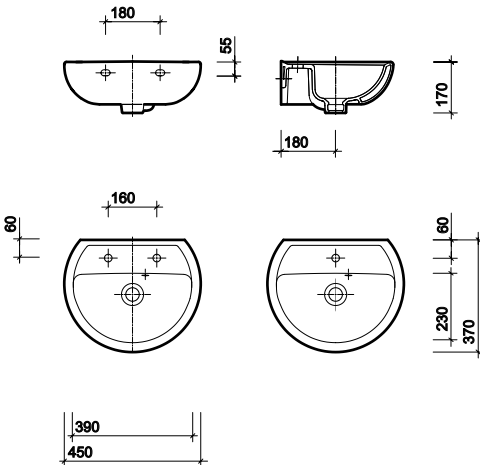

Alcona 450 handrinse

co-ordinating alcona range

Alcona 450 x 370mm handrinse basin 1 tap hole

to specify/order:

Please use the product reference shown below.

handrinse

450 x 370mm:

1 tap hole

AR4831WH

2 tap holes

AR4832WH

taps & mixers

Refer to taps & mixers.

waste & traps

Refer to wastes & traps.

fixings

Wall bolts (pair)

SR1015XX

material

Vitreous china.

colour

White WH.

All measurements shown are in millimetres.
Drawing sizes are not to scale.

Hotels