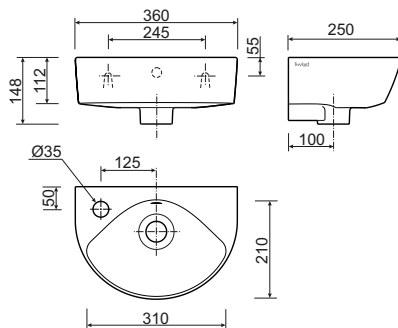

# alcona 360 handrinse

co-ordinating alcona range  
smaller, compact design

Alcona 360 x 250mm handrinse basin

### handrinse

360 x 250mm:

1 right hand tap hole

**AR4155WH**

1 left hand tap hole

**AR4156WH**

### fixings

Wall bolts (pair)

**SR1015XX**

### colour

White WH.

All measurements shown are in millimetres.  
Drawing sizes are not to scale.

Hotels

Education

Commercial

Residential