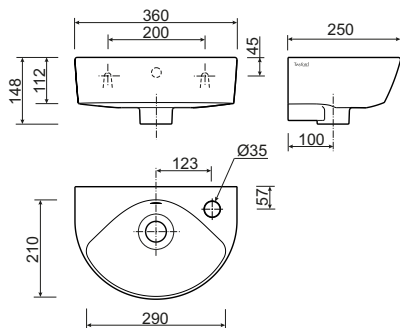

# alcona 360 handrinse

co-ordinating alcona range  
smaller, compact design

Alcona 360 x 250mm handrinse basin

### handrinse

360 x 250mm:

1 right hand tap hole

**AR4155WH**

1 left hand tap hole

**AR4156WH**

### fixings

Wall bolts (pair)

**SR1015XX**

### colour

White WH.

All measurements shown are in millimetres.  
Drawing sizes are not to scale.

Hotels

Education

Commercial

Residential