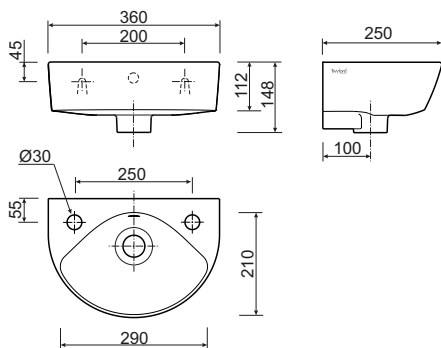

alcona 360 handrinse

co-ordinatingalcona range
smaller, compact design

Alcona 360 x 250mm handrinse basin

to specify/order:

Please use the product reference shown below.

handrinse

360 x 250mm
2 tap holes

AR4152WH

taps & mixers

Refer to taps & mixers.

waste & traps

Refer to wastes & traps.

fixings

Wall bolts (pair)

SR1015XX

material

Vitreous china.

colour

White WH.

All measurements shown are in millimetres.
Drawing sizes are not to scale.

Hotels

Education

Commercial

Residential