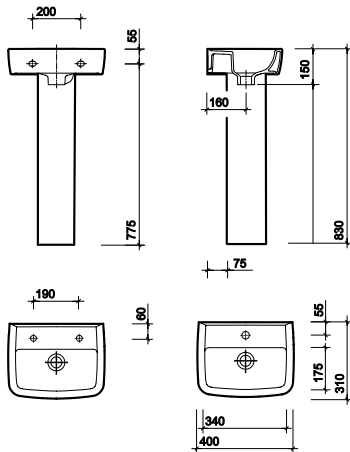

### washbasin

400 x 310mm 1 tap hole

**AR4801WH**

400 x 310mm 2 tap hole

**AR4842WH**

### waste & traps

Refer to wastes & traps.

### colour

White WH.

All measurements shown are in millimetres.  
Drawing sizes are not to scale.

Hotels

Commercial

Residential

**Twyford**  
Geberit Group