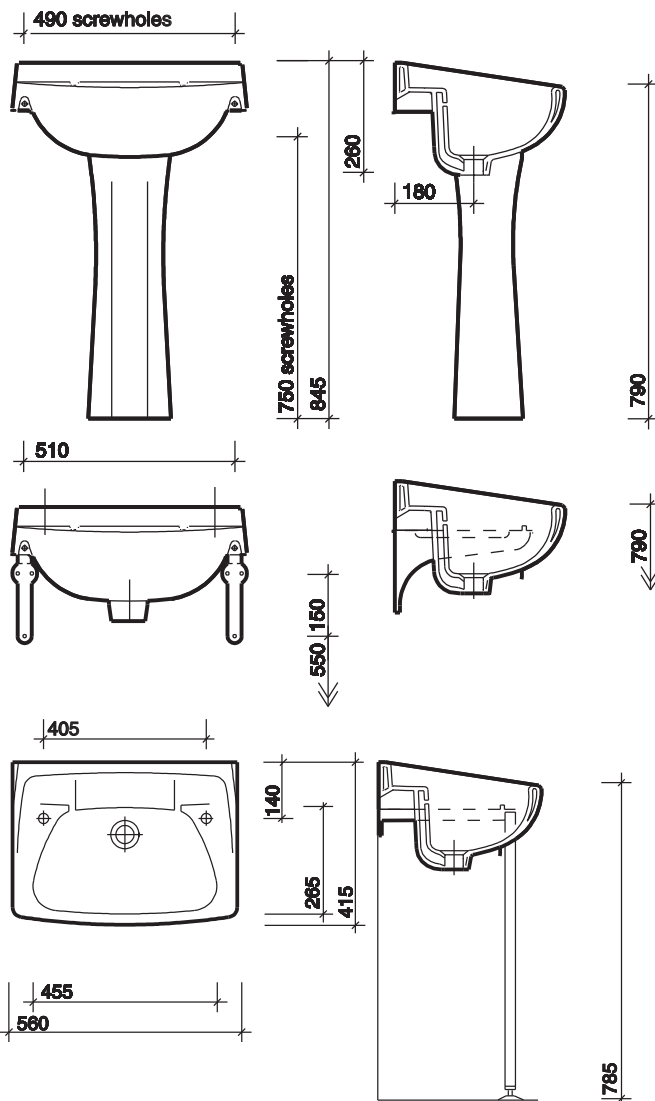

### taps & mixers

Refer to taps & mixers.

### waste & traps

Refer to wastes & traps.

### material

Vitreous china.

### colours

White WH.

All measurements shown are in millimetres. Drawing sizes are not to scale.

Education

Commercial

Residential

**Twyford**  
Geberit Group