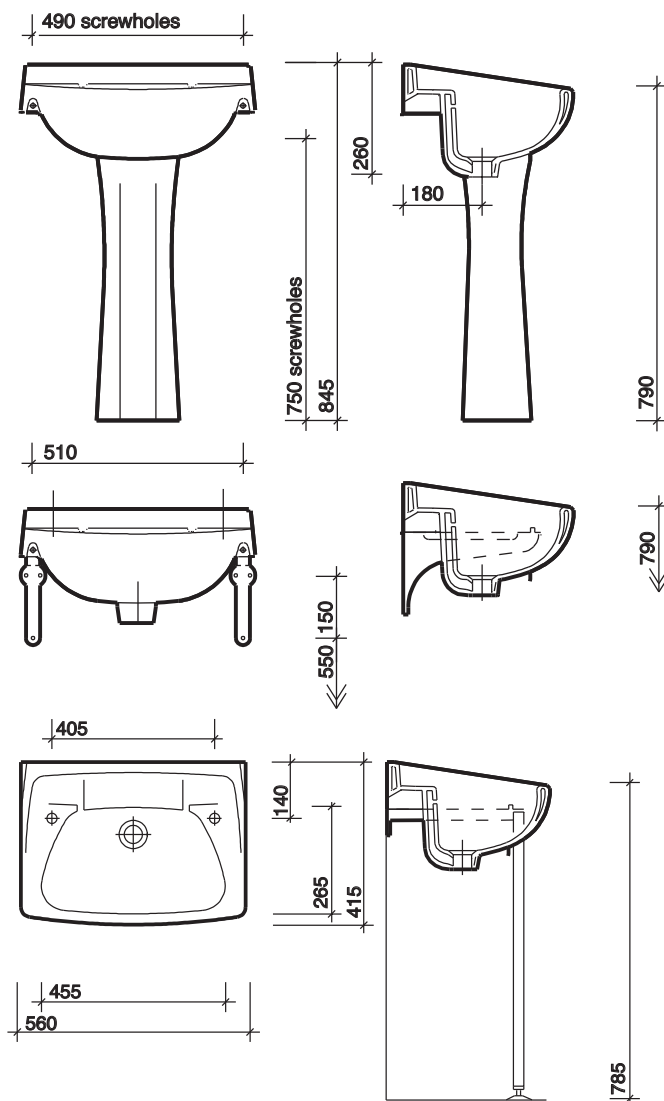

classic 560

clear centre shelf area
robust design

Classic 560 x 415mm basin

to specify/order:

Please use the product reference shown below.

washbasin

560 x 415mm:
2 tap holes

CC4212WH

wall brackets

Wall brackets

SR1005XX

pedestal

Pedestal

VC5910WH

alternative fixing

Legs and bearers

SR3041XX

taps & mixers

Refer to taps & mixers.

waste & traps

Refer to wastes & traps.

approvals

(i) BS1188: 1974.

material

Vitreous china.

colours

White WH.

All measurements shown are in millimetres. Drawing sizes are not to scale.

Education

Commercial

Residential