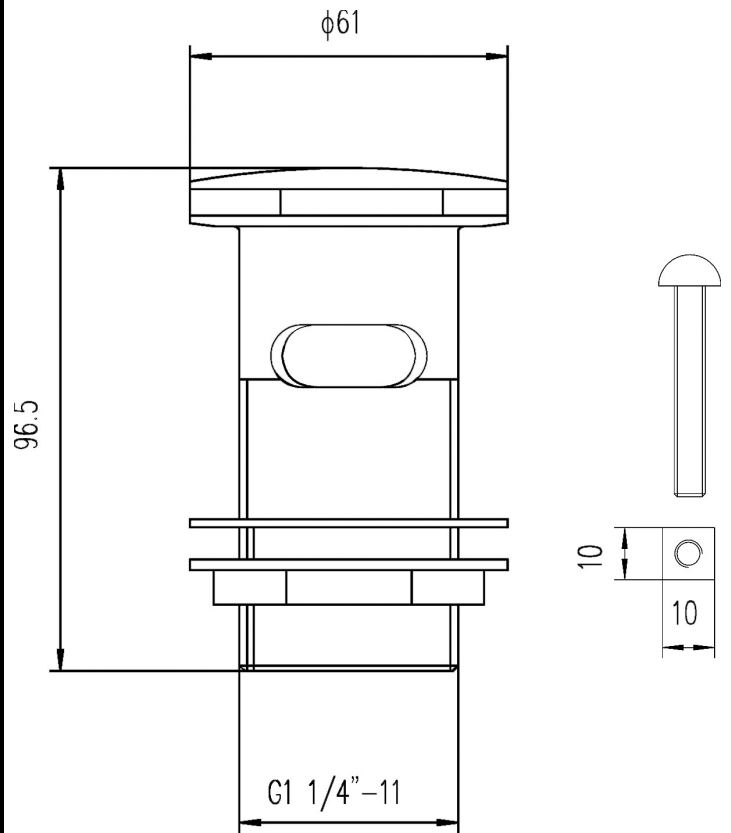

CUSTOMER DATA SHEET - WASTES & EXTRAS

SALES CODE: EK303

DESCRIPTION: Push Button Basin Waste Slotted

PRODUCT DIMENSIONS

Height (mm)	Width (mm)	Length (mm)	Depth (mm)	Nett Wgt Kg
97	61		61	0.3

PACKAGING DIMENSIONS

Height (mm)	Width (mm)	Depth (mm)	Gross Wgt Kg
	65	105	0.33

PACKAGING DATA

Box Colour	White Cardboard Box		
Box Qty	1	Label Colour	White Label
Label Size	100 x 50	Label Qty	2

OUTER BOX DIMENSIONS (If Applicable)

Height (mm)	Width (mm)	Length (mm)	Depth (mm)	Gross Wgt Kg
225	330			
Barcode	5055146129851			

PRODUCT DETAILS

Country of Origin	China	CE Certification	N/A
Fitting Instruction	No	Colour/Finish	Chrome
Product Material	Brass	Product Diameter	61mm
Heating Element Wattage	Not Applicable	Connection Size	11/4"