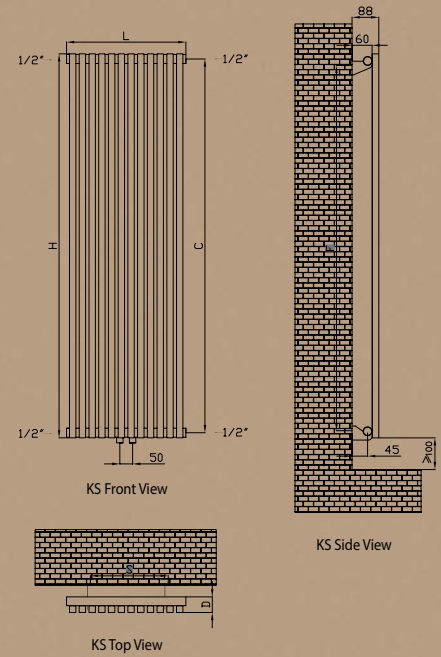

KLON VERTICAL

D-shaped profile

Your choice of 1500, 1800 and 2000mm heights of a 25x25mm tube radiator available in white, chrome, micro grain metallic black and charcoal.

fi LEFT: MODEL SHOWN: KD1814 – BLACK

fi RIGHT: MODEL SHOWN: KD1806 – CHARCOAL GREY

KLON VERTICAL

WHITE BLACK CHARCOAL GREY CHROME WORKING PRESSURE WORKING TEMP. CLOSED SYSTEM MOUNT POS. WARRANTY

Product Name	Height mm	Length mm	Depth mm	Pipe Centres mm	Wall to Pipe Centre mm	Wall to Face mm	Water Content lt	Gross Weight kg	Fuel Options E/H/D	Heat Output $\Delta T 50$		Finish			
										BTU	Watts	White W	Black B	Charcoal Grey G	Chrome C
KS1510	1500	383	61	50-473	45	88	4.9	21.4	E/H/D	2937	860	✓	✓	✓	✓
KS1512	1500	459	61	50-549	45	88	6.5	25.7	E/H/D	3524	1032			✓	✓
KS1810	1800	383	61	50-473	45	88	5.8	25.4	E/H/D	3483	1020	✓	✓	✓	✓
KS1816	1800	611	61	50-701	45	88	11.4	39.2	E/H/D	5573	1632	✓	✓	✓	✓
KD1506	1500	231	87	50-321	66	109	6.2	22.2	H	2879	843	✓	✓		
KD1510	1500	383	87	50-473	66	109	12.2	39.1	E/H/D	4798	1405	✓	✓	✓	
KD1514	1500	535	87	50-625	66	109	18.3	38.0	E/H/D	6717	1967	✓	✓		
KD1806	1800	231	87	50-321	66	109	7.3	29.2	H	3719	1089	✓	✓	✓	
KD1810	1800	383	87	50-473	66	109	14.6	47.4	E/H/D	6198	1815	✓	✓	✓	
KD1812	1800	459	87	50-549	66	109	18.2	55.0	E/H/D	7438	2178	✓	✓		
KD1814	1800	535	87	50-625	66	109	21.8	64.2	E/H/D	8678	2541	✓	✓	✓	
KD2014	2000	535	87	50-625	66	109	24.2	71.0	E/H/D	8264	2420	✓			