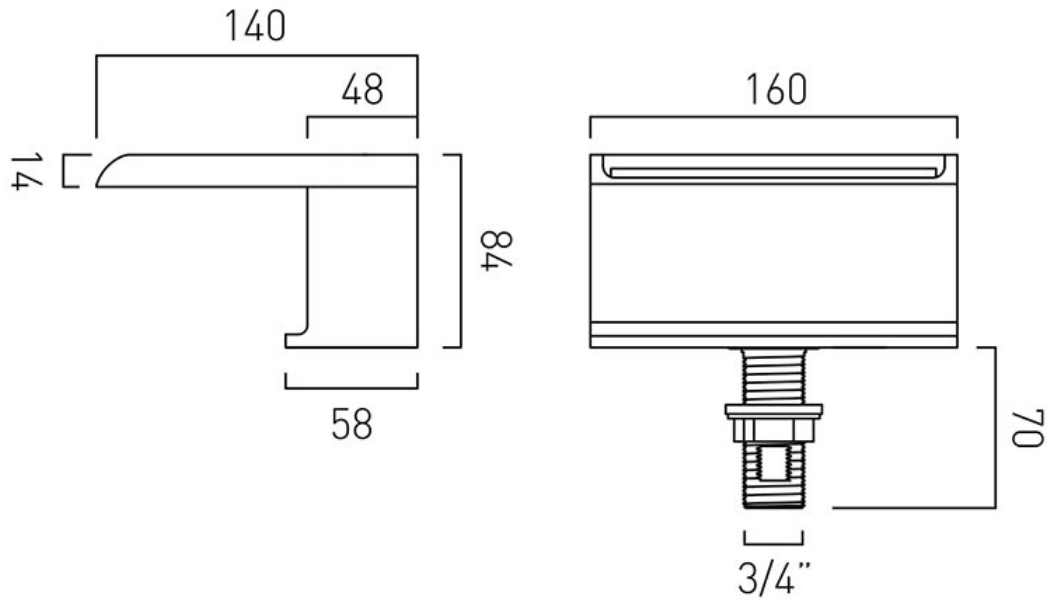

SPECIFICATION SHEET

COLLECTION: SYNERGIE

PRODUCT CODE: SYN-240D-C/P

DESCRIPTION:

waterfall bath spout
deck mounted
minimum operating pressure 1.5 bar MP

FINISH:

Chrome

MINIMUM OPERATING PRESSURE:

1.5 bar MP

FLOW RATE AT 3.0 BAR FLOW PRESSURE:

25 l/min

tel: 01934 744466
email: sales@vado.com
www.vado.com

where inspiration flows
taps | showering | accessories

TECHNICAL DRAWING

COLLECTION: SYNERGIE

PRODUCT CODE: SYN-240D-C/P