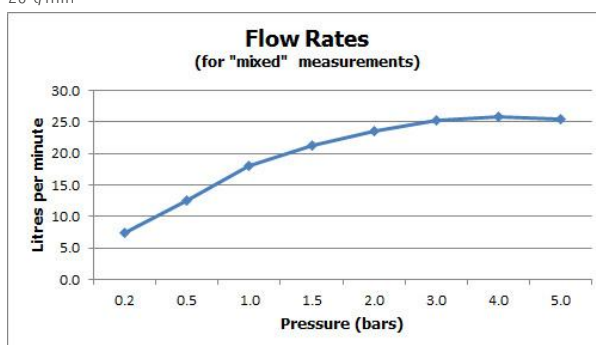

SPECIFICATION SHEET

COLLECTION: SYNERGIE

PRODUCT CODE: SYN-240D-C/P

DESCRIPTION:

waterfall bath spout
deck mounted
minimum operating pressure 1.5 bar MP

FINISH:

Chrome

MINIMUM OPERATING PRESSURE:

1.5 bar MP

FLOW RATE AT 3.0 BAR FLOW PRESSURE:

25 l/min

tel: 01934 744466
email: sales@vado.com
www.vado.com

where inspiration flows
taps | showering | accessories

TECHNICAL DRAWING

COLLECTION: SYNERGIE

PRODUCT CODE: SYN-240D-C/P