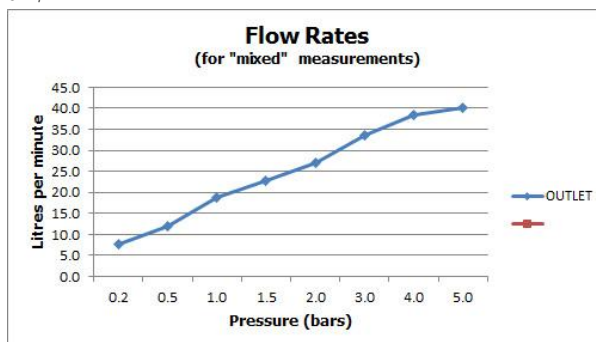

SPECIFICATION SHEET

COLLECTION: AQUABLADE

PRODUCT CODE: AQB-SQ/40-C/P

DESCRIPTION:

Aquablade
square slimline single function shower head
easy clean
1/2" female inlet

400mm (16")
minimum operating pressure 1.0 bar MP

FINISH:

Chrome

FLOW REGULATOR:

FR-SHOWER/9-C/P

MINIMUM OPERATING PRESSURE:

1.0 bar MP

FLOW RATE AT 3.0 BAR FLOW PRESSURE:

34 l/min