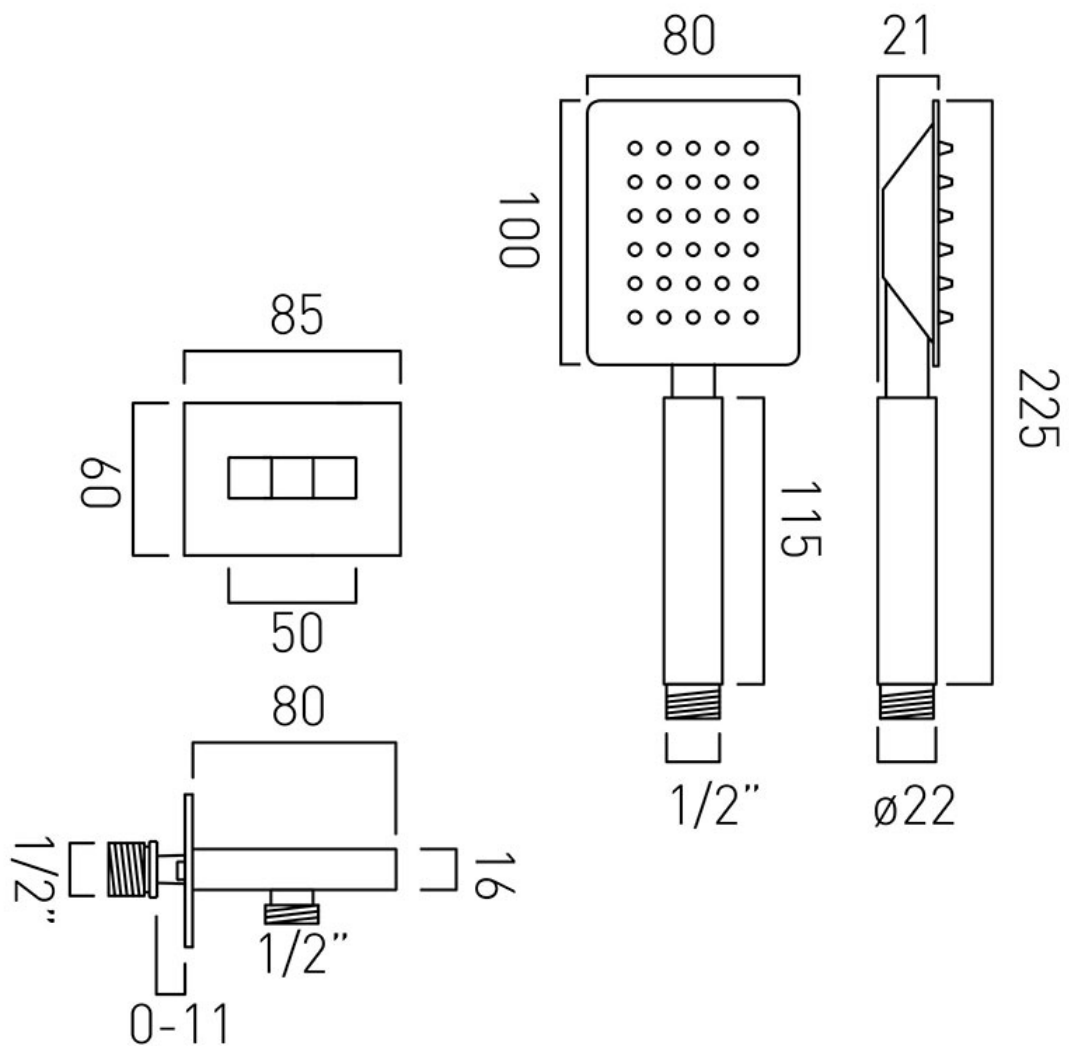

# SPECIFICATION SHEET

**COLLECTION:** AQUABLADE

**PRODUCT CODE:** AQB-SFMKW0/SQ-C/P

**DESCRIPTION:**

Aquablade  
square single function mini shower kit  
rub-clean  
wall mounted  
with 150cm hose  
and bracket with integrated outlet  
1/2" inlet  
min-max wall mount 0-11mm  
minimum operating pressure 1.0 bar MP

**FINISH:**

Chrome

**FLOW REGULATOR:**

9l/m flow regulator fitted as standard

**MINIMUM OPERATING PRESSURE:**

1.0 bar MP

tel: 01934 744466  
email: sales@vado.com  
www.vado.com

**where inspiration flows**  
taps | showering | accessories

# TECHNICAL DRAWING

**COLLECTION:** AQUABLADE

**PRODUCT CODE:** AQB-SFMKW0/SQ-C/P

tel: 01934 744466  
email: sales@vado.com  
www.vado.com

**where inspiration flows**  
taps | showering | accessories