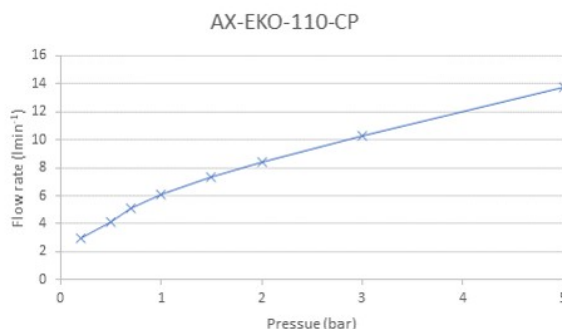

.....

SPECIFICATION SHEET

COLLECTION: EKKO
PRODUCT CODE: AX-EKO-110-CP

DESCRIPTION:

mono bidet mixer
single lever
deck mounted
with pop-up waste
with Neoperl water flow aerator
ceramic cartridge W-004-N35
2 x 1/2" nut x 400mm flexipipe
connections
deck mount drill hole diameter 32mm
minimum operating pressure 1.0 bar
MP

FINISH:

Chrome

MINIMUM OPERATING PRESSURE:

1.0 bar MP

FLOW RATE AT 3.0 BAR FLOW PRESSURE:

10.25 l/m

CONTACT

SALES: 01934 744466