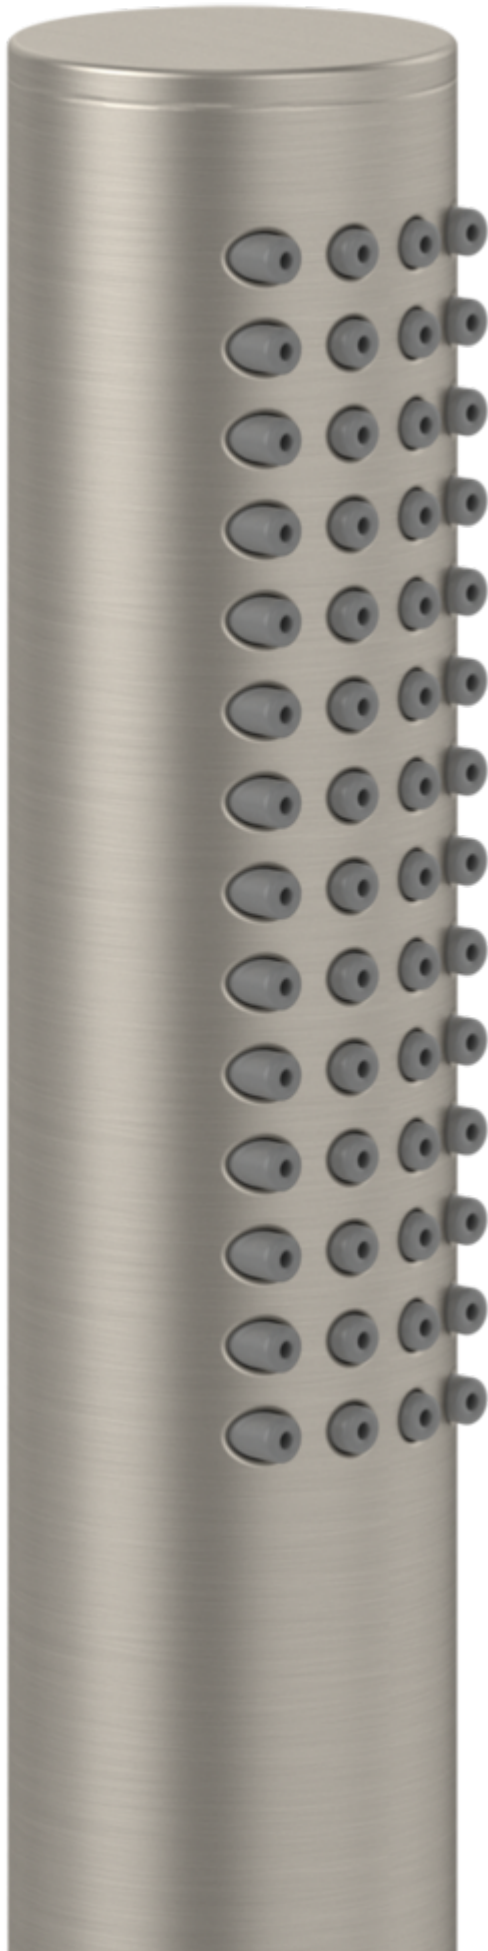

UNIVERSAL SHOWER ASSORTMENT VERVE SHOWERS

PRODUCT INFORMATION

Article title	Villeroy & Boch Verve Showers Hand shower Round, Brushed Nickel Matt
Article number	TVS10900600064
Assembly / Assembly type	wall-mounted
Scope of delivery	1 x hand shower , 1 x installation instructions
Length in mm	25
Width in mm	25
Height in mm	197
Collection	Verve Showers
Weight in kg	0.136
Material	Brass
Surface	matt
Colour name	Brushed Nickel Matt
EAN number	4065467209928
Model number	TVS109006000
Easy clean	Longer service life: optimum limescale removal by simply rubbing nozzles and aerators clean
Flow rate hand shower in litres per minute	5,05
Material	Brass
Volume	0,615
Hand shower diameter	25
Swivel aerator	No
Thermostat	No
Cool Tap	No

COLOURS

Colour	Description	Article number	EAN
	Brushed Nickel Matt	TVS10900600064	4065467209928

TECHNICAL DRAWINGS

TVS109006000