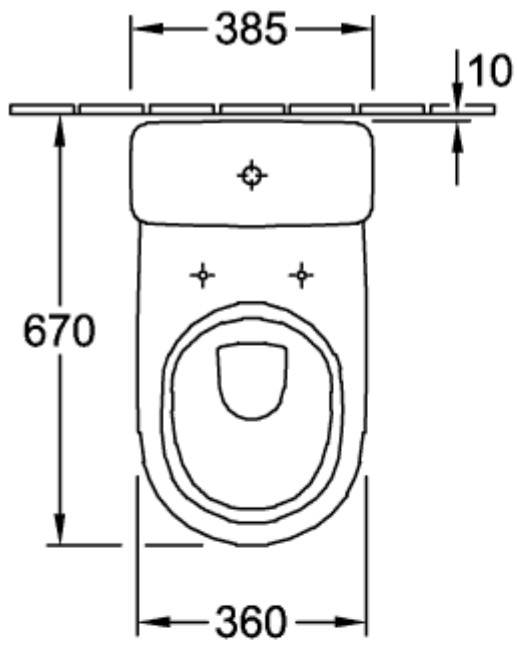

O.NOVO WASHDOWN TOILET FOR CLOSE-COUPLED WC-SUITE OVAL

PRODUCT INFORMATION

Article title	Villeroy & Boch O.novo Washdown toilet for close-coupled WC-suite, floor-standing, White Alpin
Article number	56611001
Assembly / Assembly type	floor-standing
Scope of delivery	1 x washdown toilet , 1 x fastening set
Depth in mm	650
Width in mm	360
Height in mm	400
Collection	O.novo
Suitable for	Mounted cistern
Innovative flushing technology (with TwistFlush)	No
Flush volume l	3 / 4,5 l
Wall-mounted - floor-standing	floor-standing
Material surface	Sanitary ceramics glossy
Colour name	White Alpin
Shape	Oval
Colour designation	White Alpin
Antibacterial surface (with AntiBac)	No
Easy surface cleaning (CeramicPlus)	No
Rimless (mit DirectFlush)	No
Flush type	Washdown toilet
Integrated freshness solution (with ViFresh)	No
Outlet / outlet	horizontal outlet

TECHNICAL DRAWINGS

56611001

5760-S1 / 21

5760-R1

56611001

5760-S1 / 21

5760-R1

5760-G1