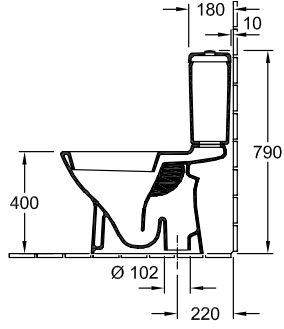

O.NOVO WASHDOWN TOILET FOR CLOSE-COUPLED WC-SUITE OVAL

PRODUCT INFORMATION

Article title	Villeroy & Boch O.novo Washdown toilet for close-coupled WC-suite, floor-standing, White Alpin
Article number	56611001
Assembly / Assembly type	floor-standing
Scope of delivery	1 x washdown toilet , 1 x fastening set
Depth in mm	650
Width in mm	360
Height in mm	400
Collection	O.novo
Suitable for	Mounted cistern
Innovative flushing technology (with TwistFlush)	No
Flush volume l	3 / 4,5 l
Wall-mounted - floor-standing	floor-standing
Material surface	Sanitary ceramics glossy
Colour name	White Alpin
Shape	Oval
Colour designation	White Alpin
Antibacterial surface (with AntiBac)	No
Easy surface cleaning (CeramicPlus)	No
Rimless (mit DirectFlush)	No
Flush type	Washdown toilet
Integrated freshness solution (with ViFresh)	No
Outlet / outlet	horizontal outlet

TECHNICAL DRAWINGS

56611001

5760-S1 / 21

5760-R1

56611001

5760-S1 / 21

5760-R1

5760-G1