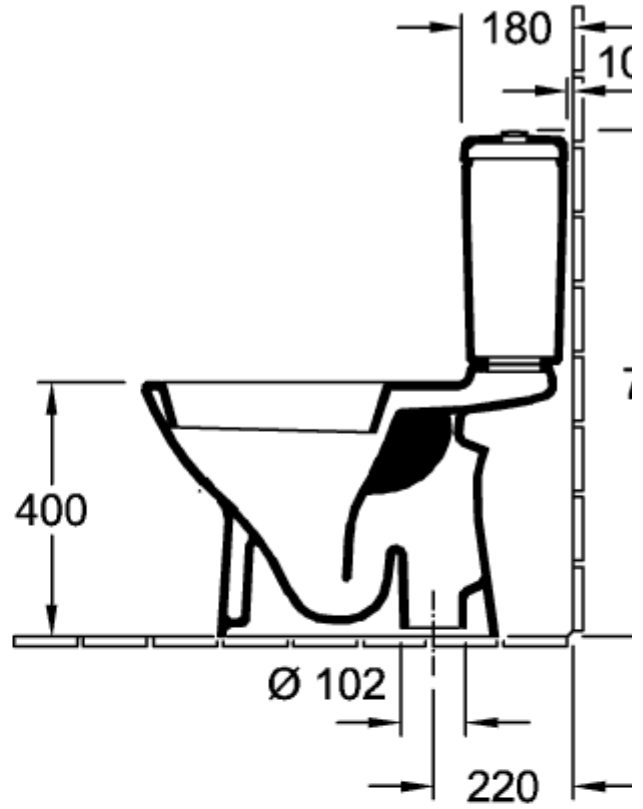

O.NOVO WASHDOWN TOILET FOR CLOSE-COUPLED WC-SUITE OVAL

PRODUCT INFORMATION

Article title	Villeroy & Boch O.novo Washdown toilet for close-coupled WC-suite, floor-standing, White Alpin
Article number	56611001
Assembly / Assembly type	floor-standing
Scope of delivery	1 x washdown toilet , 1 x fastening set
Depth in mm	650
Width in mm	360
Height in mm	400
Collection	O.novo
Suitable for	Mounted cistern
Innovative flushing technology (with TwistFlush)	No
Flush volume l	3 / 4,5 l
Wall-mounted - floor-standing	floor-standing
Material surface	Sanitary ceramics glossy
Colour name	White Alpin
Shape	Oval
Colour designation	White Alpin
Antibacterial surface (with AntiBac)	No
Easy surface cleaning (CeramicPlus)	No
Rimless (mit DirectFlush)	No
Flush type	Washdown toilet
Integrated freshness solution (with ViFresh)	No
Outlet / outlet	horizontal outlet

TECHNICAL DRAWINGS

56611001

5760-S1 / 21

5760-R1

56611001

5760-S1 / 21

5760-R1

5760-G1