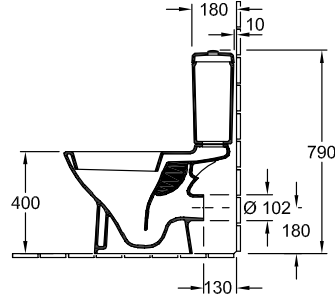

O.NOVO WASHDOWN TOILET FOR CLOSE-COUPLED WC-SUITE OVAL

PRODUCT INFORMATION

Article title	Villeroy & Boch O.novo Washdown toilet for close-coupled WC-suite, floor-standing, White Alpin
Article number	56611001
Assembly / Assembly type	floor-standing
Scope of delivery	1 x washdown toilet , 1 x fastening set
Depth in mm	650
Width in mm	360
Height in mm	400
Collection	O.novo
Suitable for	Mounted cistern
Innovative flushing technology (with TwistFlush)	No
Flush volume l	3 / 4,5 l
Wall-mounted - floor-standing	floor-standing
Material surface	Sanitary ceramics glossy
Colour name	White Alpin
Shape	Oval
Colour designation	White Alpin
Antibacterial surface (with AntiBac)	No
Easy surface cleaning (CeramicPlus)	No
Rimless (mit DirectFlush)	No
Flush type	Washdown toilet
Integrated freshness solution (with ViFresh)	No
Outlet / outlet	horizontal outlet

TECHNICAL DRAWINGS

56611001

5760-S1 / 21

5760-R1

56611001

5760-S1 / 21

5760-R1

5760-G1