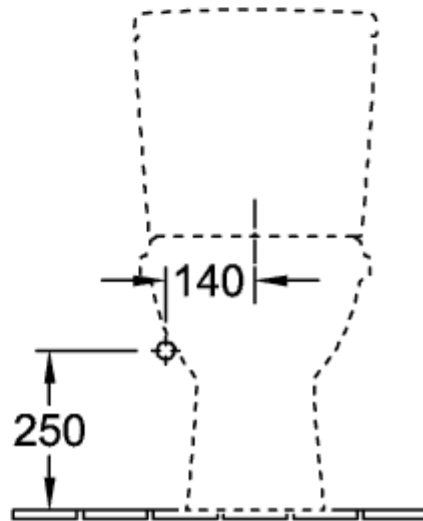

O.NOVO WASHDOWN TOILET FOR CLOSE-COUPLED WC-SUITE OVAL

PRODUCT INFORMATION

Article title	Villeroy & Boch O.novo Washdown toilet for close-coupled WC-suite, floor-standing, White Alpin
Article number	56611001
Assembly / Assembly type	floor-standing
Scope of delivery	1 x washdown toilet , 1 x fastening set
Depth in mm	650
Width in mm	360
Height in mm	400
Collection	O.novo
Suitable for	Mounted cistern
Innovative flushing technology (with TwistFlush)	No
Flush volume l	3 / 4,5 l
Wall-mounted - floor-standing	floor-standing
Material surface	Sanitary ceramics glossy
Colour name	White Alpin
Shape	Oval
Colour designation	White Alpin
Antibacterial surface (with AntiBac)	No
Easy surface cleaning (CeramicPlus)	No
Rimless (mit DirectFlush)	No
Flush type	Washdown toilet
Integrated freshness solution (with ViFresh)	No
Outlet / outlet	horizontal outlet

TECHNICAL DRAWINGS

56611001

5760-S1 / 21

5760-R1

56611001

5760-S1 / 21

5760-R1

5760-G1