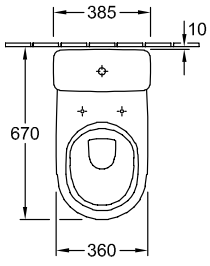

O.NOVO WASHDOWN TOILET FOR CLOSE-COUPLED WC-SUITE OVAL

PRODUCT INFORMATION

Article title	Villeroy & Boch O.novo Washdown toilet for close-coupled WC-suite, floor-standing, White Alpin
Article number	56611001
Assembly / Assembly type	floor-standing
Scope of delivery	1 x washdown toilet , 1 x fastening set
Depth in mm	650
Width in mm	360
Height in mm	400
Collection	O.novo
Suitable for	Mounted cistern
Innovative flushing technology (with TwistFlush)	No
Flush volume l	3 / 4,5 l
Wall-mounted - floor-standing	floor-standing
Material surface	Sanitary ceramics glossy
Colour name	White Alpin
Shape	Oval
Colour designation	White Alpin
Antibacterial surface (with AntiBac)	No
Easy surface cleaning (CeramicPlus)	No
Rimless (mit DirectFlush)	No
Flush type	Washdown toilet
Integrated freshness solution (with ViFresh)	No
Outlet / outlet	horizontal outlet

TECHNICAL DRAWINGS

56611001

5760-S1 / 21

5760-R1

56611001

5760-S1 / 21

5760-R1

5760-G1