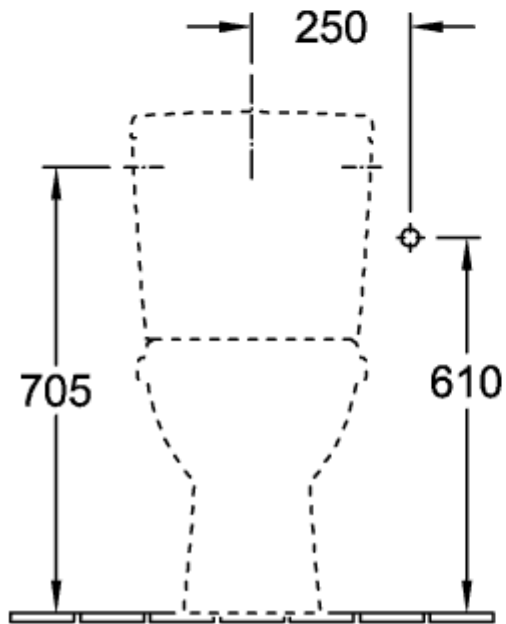

O.NOVO WASHDOWN TOILET FOR CLOSE-COUPLED WC-SUITE OVAL

PRODUCT INFORMATION

Article title	Villeroy & Boch O.novo Washdown toilet for close-coupled WC-suite, floor-standing, White Alpin
Article number	56611001
Assembly / Assembly type	floor-standing
Scope of delivery	1 x washdown toilet , 1 x fastening set
Depth in mm	650
Width in mm	360
Height in mm	400
Collection	O.novo
Suitable for	Mounted cistern
Innovative flushing technology (with TwistFlush)	No
Flush volume l	3 / 4,5 l
Wall-mounted - floor-standing	floor-standing
Material surface	Sanitary ceramics glossy
Colour name	White Alpin
Shape	Oval
Colour designation	White Alpin
Antibacterial surface (with AntiBac)	No
Easy surface cleaning (CeramicPlus)	No
Rimless (mit DirectFlush)	No
Flush type	Washdown toilet
Integrated freshness solution (with ViFresh)	No
Outlet / outlet	horizontal outlet

TECHNICAL DRAWINGS

56611001

5760-S1 / 21

5760-R1

56611001

5760-S1 / 21

5760-R1

5760-G1