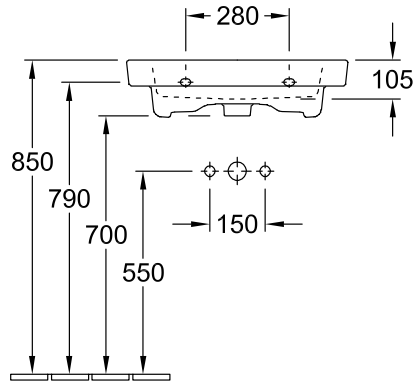

SUBWAY 2.0 TRAP COVER

PRODUCT INFORMATION

Article title	Villeroy & Boch Subway 2.0 Trap cover, 315 x 200 x 290 mm, White Alpin
Article number	52440001
Assembly instructions	cannot be combined with 3-hole tap fittings
Scope of delivery	1 x trap cover , 1 x fastening set
Depth in mm	200
Width in mm	315
Height in mm	290
Collection	Subway 2.0
Material	Sanitary ceramics
Colour name	White Alpin
Colour designation	White Alpin

52440001

52440001

5243 00

52440001

52440001

52440001

5243 00

5244 00