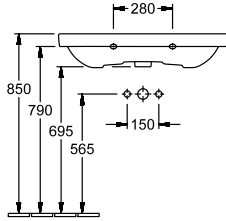

SUBWAY 2.0 TRAP COVER

PRODUCT INFORMATION

Article title	Villeroy & Boch Subway 2.0 Trap cover, 315 x 200 x 290 mm, White Alpin
Article number	52440001
Assembly instructions	cannot be combined with 3-hole tap fittings
Scope of delivery	1 x trap cover , 1 x fastening set
Depth in mm	200
Width in mm	315
Height in mm	290
Collection	Subway 2.0
Material	Sanitary ceramics
Colour name	White Alpin
Colour designation	White Alpin

TECHNICAL DRAWINGS

52440001

52440001

52440001

52440001

52440001

52440001

52440001