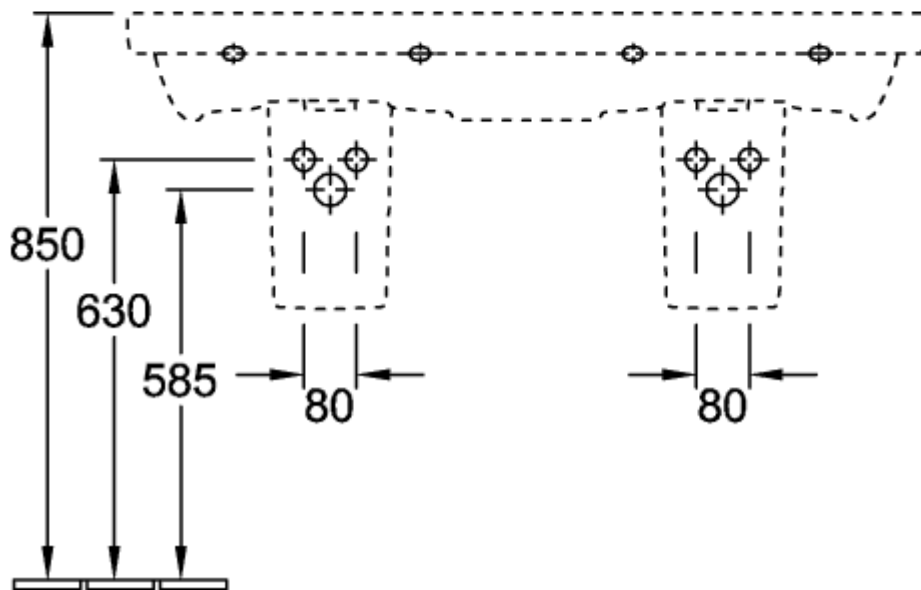

SUBWAY 2.0 TRAP COVER

PRODUCT INFORMATION

Article title	Villeroy & Boch Subway 2.0 Trap cover, 315 x 200 x 290 mm, White Alpin
Article number	52440001
Assembly instructions	cannot be combined with 3-hole tap fittings
Scope of delivery	1 x trap cover , 1 x fastening set
Depth in mm	200
Width in mm	315
Height in mm	290
Collection	Subway 2.0
Material	Sanitary ceramics
Colour name	White Alpin
Colour designation	White Alpin

TECHNICAL DRAWINGS

52440001

52440001

52440001

52440001

52440001

52440001

52440001