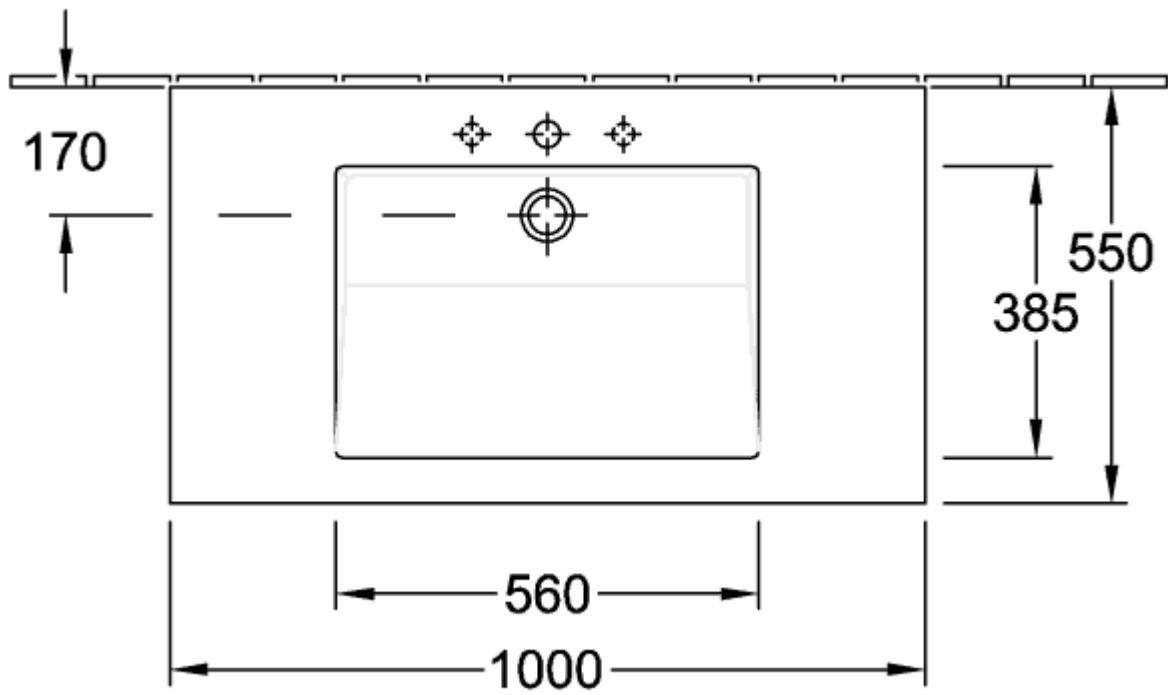

52440001

52440001