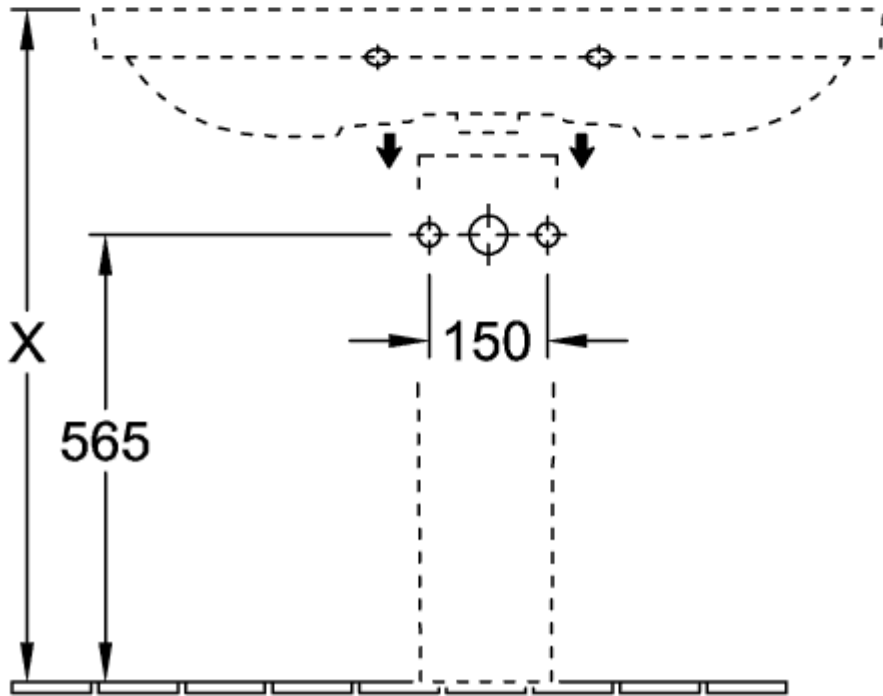

SUBWAY 2.0 TRAP COVER

PRODUCT INFORMATION

Article title	Villeroy & Boch Subway 2.0 Trap cover, 315 x 200 x 290 mm, White Alpin
Article number	52440001
Assembly instructions	cannot be combined with 3-hole tap fittings
Scope of delivery	1 x trap cover , 1 x fastening set
Depth in mm	200
Width in mm	315
Height in mm	290
Collection	Subway 2.0
Material	Sanitary ceramics
Colour name	White Alpin
Colour designation	White Alpin

TECHNICAL DRAWINGS

52440001

52440001

52440001

52440001

52440001

52440001

52440001