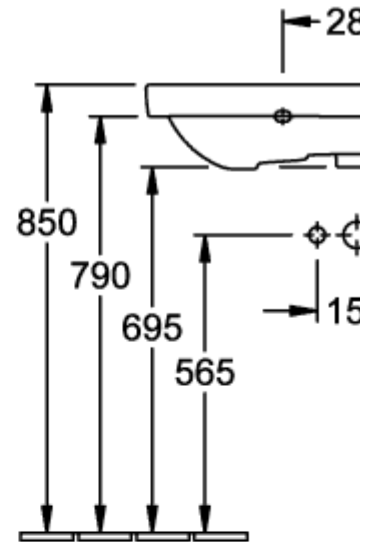

SUBWAY 2.0 TRAP COVER

PRODUCT INFORMATION

Article title	Villeroy & Boch Subway 2.0 Trap cover, 315 x 200 x 290 mm, White Alpin
Article number	52440001
Assembly instructions	cannot be combined with 3-hole tap fittings
Scope of delivery	1 x trap cover , 1 x fastening set
Depth in mm	200
Width in mm	315
Height in mm	290
Collection	Subway 2.0
Material	Sanitary ceramics
Colour name	White Alpin
Colour designation	White Alpin

TECHNICAL DRAWINGS

52440001

52440001

52440001

52440001

52440001

52440001

52440001