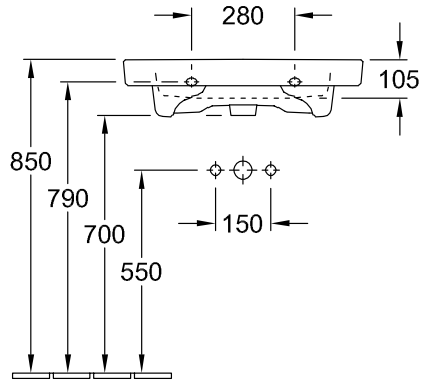

SUBWAY 2.0 TRAP COVER

PRODUCT INFORMATION

Article title	Villeroy & Boch Subway 2.0 Trap cover, 315 x 200 x 290 mm, White Alpin
Article number	52440001
Assembly instructions	cannot be combined with 3-hole tap fittings
Scope of delivery	1 x trap cover , 1 x fastening set
Depth in mm	200
Width in mm	315
Height in mm	290
Collection	Subway 2.0
Material	Sanitary ceramics
Colour name	White Alpin
Colour designation	White Alpin

52440001

52440001

5243 00

52440001

52440001

52440001

5243 00

5244 00

52440001

52440001

5243 00

5244 00

52440001

52440001

52440001

52440001