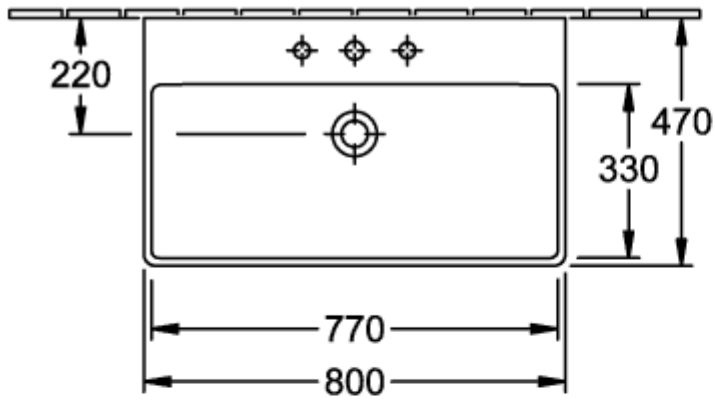

TECHNICAL DRAWINGS

52440001