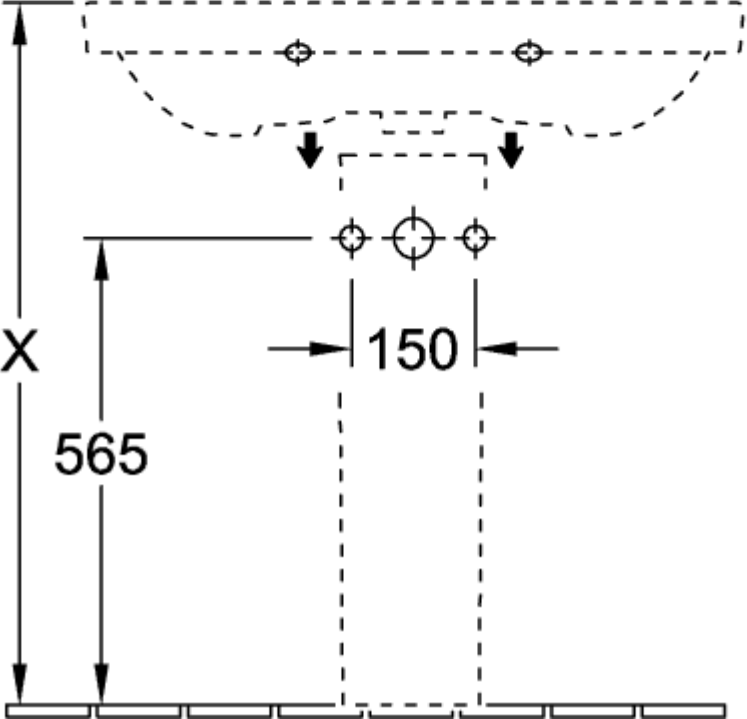

SUBWAY 2.0 TRAP COVER

PRODUCT INFORMATION

Article title	Villeroy & Boch Subway 2.0 Trap cover, 315 x 200 x 290 mm, White Alpin
Article number	52440001
Assembly instructions	cannot be combined with 3-hole tap fittings
Scope of delivery	1 x trap cover , 1 x fastening set
Depth in mm	200
Width in mm	315
Height in mm	290
Collection	Subway 2.0
Material	Sanitary ceramics
Colour name	White Alpin
Colour designation	White Alpin

TECHNICAL DRAWINGS

52440001

52440001

52440001

52440001

52440001

52440001

52440001