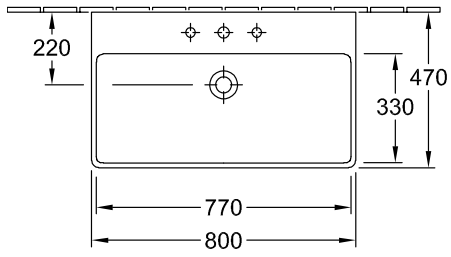

SUBWAY 2.0 TRAP COVER

PRODUCT INFORMATION

Article title	Villeroy & Boch Subway 2.0 Trap cover, 315 x 200 x 290 mm, White Alpin
Article number	52440001
Assembly instructions	cannot be combined with 3-hole tap fittings
Scope of delivery	1 x trap cover , 1 x fastening set
Depth in mm	200
Width in mm	315
Height in mm	290
Collection	Subway 2.0
Material	Sanitary ceramics
Colour name	White Alpin
Colour designation	White Alpin

TECHNICAL DRAWINGS

52440001

52440001

52440001

52440001

52440001

52440001

52440001