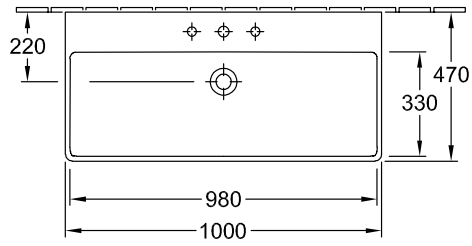

SUBWAY 2.0 TRAP COVER

PRODUCT INFORMATION

Article title	Villeroy & Boch Subway 2.0 Trap cover, 315 x 200 x 290 mm, White Alpin
Article number	52440001
Assembly instructions	cannot be combined with 3-hole tap fittings
Scope of delivery	1 x trap cover , 1 x fastening set
Depth in mm	200
Width in mm	315
Height in mm	290
Collection	Subway 2.0
Material	Sanitary ceramics
Colour name	White Alpin
Colour designation	White Alpin

TECHNICAL DRAWINGS

52440001

52440001

52440001

52440001

52440001

52440001

52440001