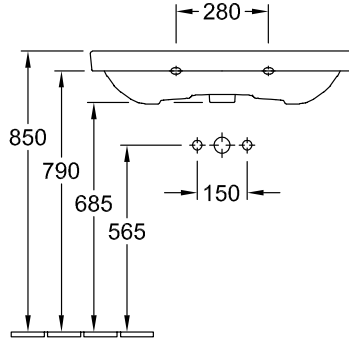

SUBWAY 2.0 TRAP COVER

PRODUCT INFORMATION

Article title	Villeroy & Boch Subway 2.0 Trap cover, 315 x 200 x 290 mm, White Alpin
Article number	52440001
Assembly instructions	cannot be combined with 3-hole tap fittings
Scope of delivery	1 x trap cover , 1 x fastening set
Depth in mm	200
Width in mm	315
Height in mm	290
Collection	Subway 2.0
Material	Sanitary ceramics
Colour name	White Alpin
Colour designation	White Alpin

TECHNICAL DRAWINGS

52440001

52440001

52440001

52440001

52440001

52440001

52440001