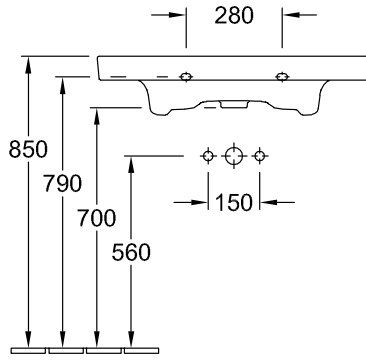

52440001

5243 00