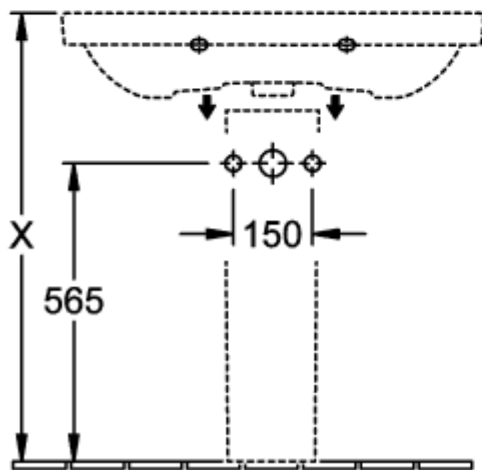

SUBWAY 2.0 TRAP COVER

PRODUCT INFORMATION

Article title	Villeroy & Boch Subway 2.0 Trap cover, 315 x 200 x 290 mm, White Alpin
Article number	52440001
Assembly instructions	cannot be combined with 3-hole tap fittings
Scope of delivery	1 x trap cover , 1 x fastening set
Depth in mm	200
Width in mm	315
Height in mm	290
Collection	Subway 2.0
Material	Sanitary ceramics
Colour name	White Alpin
Colour designation	White Alpin

TECHNICAL DRAWINGS

52440001

52440001

52440001

52440001

52440001

52440001

52440001