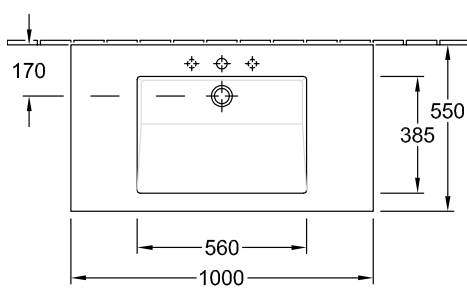

52440001

52440001

52440001