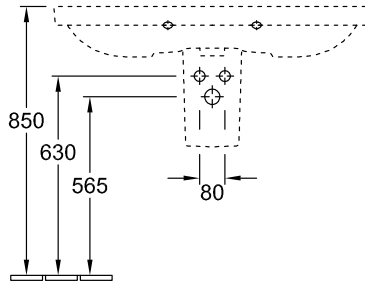

SUBWAY 2.0 TRAP COVER

PRODUCT INFORMATION

Article title	Villeroy & Boch Subway 2.0 Trap cover, 315 x 200 x 290 mm, White Alpin
Article number	52440001
Assembly instructions	cannot be combined with 3-hole tap fittings
Scope of delivery	1 x trap cover , 1 x fastening set
Depth in mm	200
Width in mm	315
Height in mm	290
Collection	Subway 2.0
Material	Sanitary ceramics
Colour name	White Alpin
Colour designation	White Alpin

TECHNICAL DRAWINGS

52440001

52440001

52440001

52440001

52440001

52440001

52440001