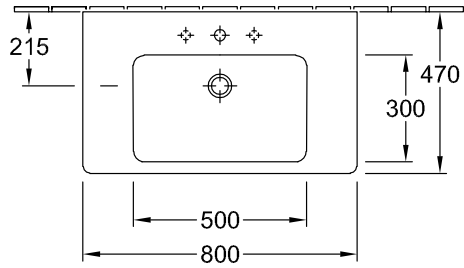

52440001

5243 00