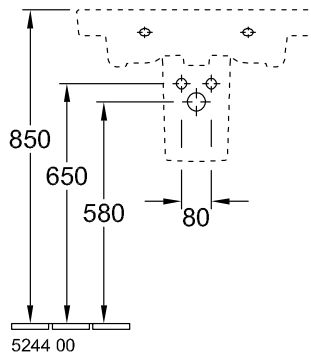

SUBWAY 2.0 TRAP COVER

PRODUCT INFORMATION

Article title	Villeroy & Boch Subway 2.0 Trap cover, 315 x 200 x 290 mm, White Alpin
Article number	52440001
Assembly instructions	cannot be combined with 3-hole tap fittings
Scope of delivery	1 x trap cover , 1 x fastening set
Depth in mm	200
Width in mm	315
Height in mm	290
Collection	Subway 2.0
Material	Sanitary ceramics
Colour name	White Alpin
Colour designation	White Alpin

52440001

52440001

5243 00

52440001

52440001

52440001

5243 00

5244 00