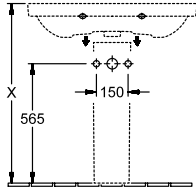

SUBWAY 2.0 TRAP COVER

PRODUCT INFORMATION

Article title	Villeroy & Boch Subway 2.0 Trap cover, 315 x 200 x 290 mm, White Alpin
Article number	52440001
Assembly instructions	cannot be combined with 3-hole tap fittings
Scope of delivery	1 x trap cover , 1 x fastening set
Depth in mm	200
Width in mm	315
Height in mm	290
Collection	Subway 2.0
Material	Sanitary ceramics
Colour name	White Alpin
Colour designation	White Alpin

TECHNICAL DRAWINGS

52440001

52440001

52440001

52440001

52440001

52440001

52440001