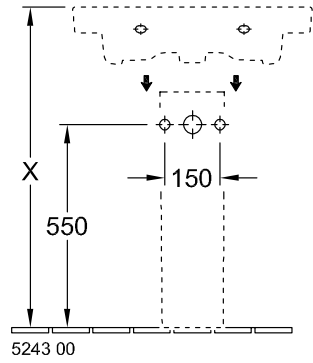

SUBWAY 2.0 TRAP COVER

PRODUCT INFORMATION

Article title	Villeroy & Boch Subway 2.0 Trap cover, 315 x 200 x 290 mm, White Alpin
Article number	52440001
Assembly instructions	cannot be combined with 3-hole tap fittings
Scope of delivery	1 x trap cover , 1 x fastening set
Depth in mm	200
Width in mm	315
Height in mm	290
Collection	Subway 2.0
Material	Sanitary ceramics
Colour name	White Alpin
Colour designation	White Alpin

52440001

52440001

5243 00

52440001

52440001

52440001

5243 00

5244 00