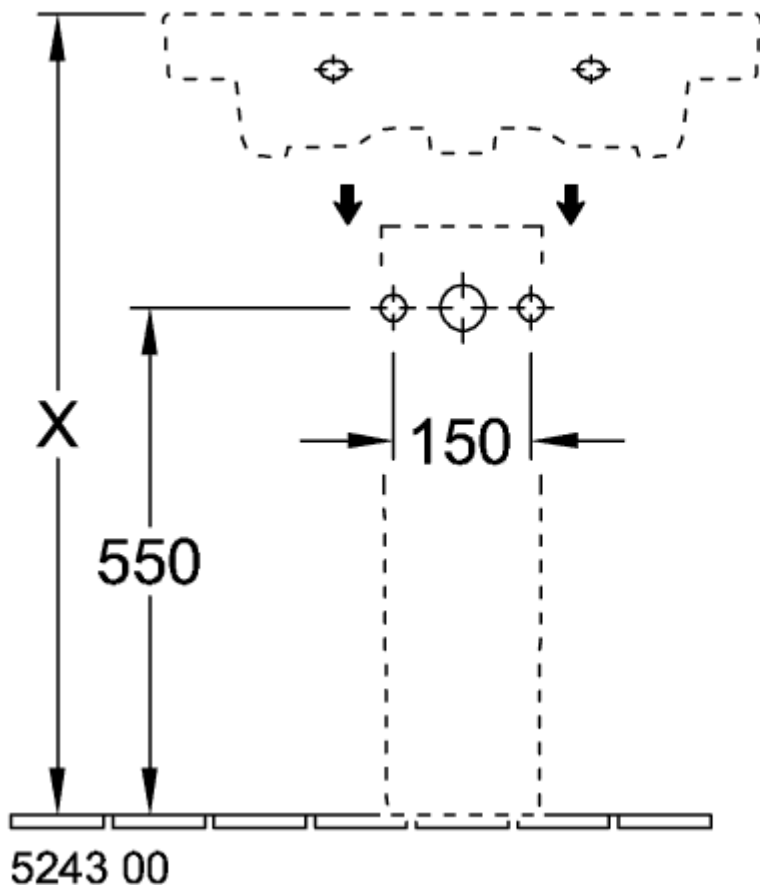

SUBWAY 2.0 TRAP COVER

PRODUCT INFORMATION

Article title	Villeroy & Boch Subway 2.0 Trap cover, 315 x 200 x 290 mm, White Alpin
Article number	52440001
Assembly instructions	cannot be combined with 3-hole tap fittings
Scope of delivery	1 x trap cover , 1 x fastening set
Depth in mm	200
Width in mm	315
Height in mm	290
Collection	Subway 2.0
Material	Sanitary ceramics
Colour name	White Alpin
Colour designation	White Alpin

52440001

52440001

5243 00

52440001

52440001

52440001

5243 00

5244 00