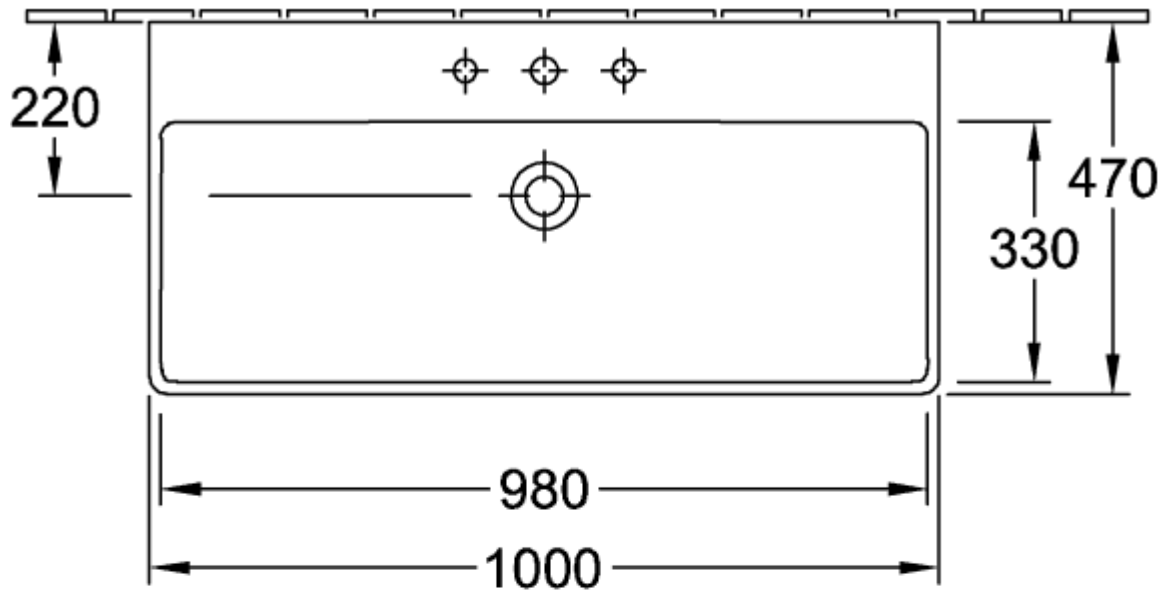

SUBWAY 2.0 TRAP COVER

PRODUCT INFORMATION

Article title	Villeroy & Boch Subway 2.0 Trap cover, 315 x 200 x 290 mm, White Alpin
Article number	52440001
Assembly instructions	cannot be combined with 3-hole tap fittings
Scope of delivery	1 x trap cover , 1 x fastening set
Depth in mm	200
Width in mm	315
Height in mm	290
Collection	Subway 2.0
Material	Sanitary ceramics
Colour name	White Alpin
Colour designation	White Alpin

TECHNICAL DRAWINGS

52440001

52440001

52440001

52440001

52440001

52440001

52440001