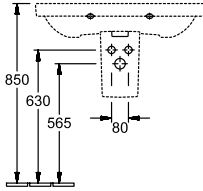

SUBWAY 2.0 TRAP COVER

PRODUCT INFORMATION

Article title	Villeroy & Boch Subway 2.0 Trap cover, 315 x 200 x 290 mm, White Alpin
Article number	52440001
Assembly instructions	cannot be combined with 3-hole tap fittings
Scope of delivery	1 x trap cover , 1 x fastening set
Depth in mm	200
Width in mm	315
Height in mm	290
Collection	Subway 2.0
Material	Sanitary ceramics
Colour name	White Alpin
Colour designation	White Alpin

TECHNICAL DRAWINGS

52440001

52440001

52440001

52440001

52440001

52440001

52440001