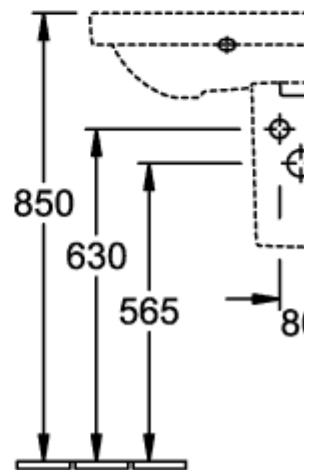

SUBWAY 2.0 TRAP COVER

PRODUCT INFORMATION

Article title	Villeroy & Boch Subway 2.0 Trap cover, 315 x 200 x 290 mm, White Alpin
Article number	52440001
Assembly instructions	cannot be combined with 3-hole tap fittings
Scope of delivery	1 x trap cover , 1 x fastening set
Depth in mm	200
Width in mm	315
Height in mm	290
Collection	Subway 2.0
Material	Sanitary ceramics
Colour name	White Alpin
Colour designation	White Alpin

TECHNICAL DRAWINGS

52440001

52440001

52440001

52440001

52440001

52440001

52440001