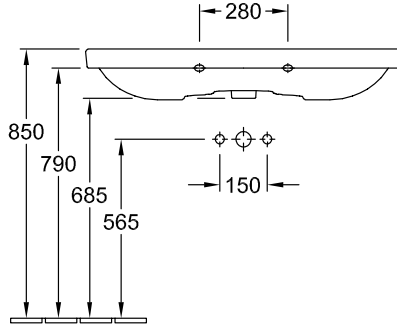

SUBWAY 2.0 TRAP COVER

PRODUCT INFORMATION

Article title	Villeroy & Boch Subway 2.0 Trap cover, 315 x 200 x 290 mm, White Alpin
Article number	52440001
Assembly instructions	cannot be combined with 3-hole tap fittings
Scope of delivery	1 x trap cover , 1 x fastening set
Depth in mm	200
Width in mm	315
Height in mm	290
Collection	Subway 2.0
Material	Sanitary ceramics
Colour name	White Alpin
Colour designation	White Alpin

TECHNICAL DRAWINGS

52440001

52440001

52440001

52440001

52440001

52440001

52440001