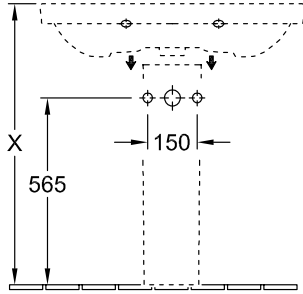

SUBWAY 2.0 TRAP COVER

PRODUCT INFORMATION

Article title	Villeroy & Boch Subway 2.0 Trap cover, 315 x 200 x 290 mm, White Alpin
Article number	52440001
Assembly instructions	cannot be combined with 3-hole tap fittings
Scope of delivery	1 x trap cover , 1 x fastening set
Depth in mm	200
Width in mm	315
Height in mm	290
Collection	Subway 2.0
Material	Sanitary ceramics
Colour name	White Alpin
Colour designation	White Alpin

TECHNICAL DRAWINGS

52440001

52440001

52440001

52440001

52440001

52440001

52440001