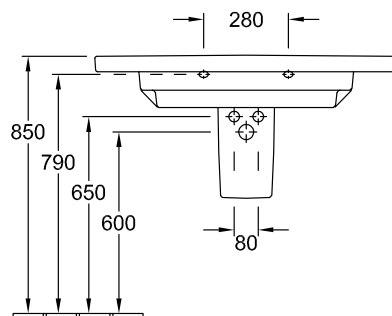

52440001

52440001

52440001