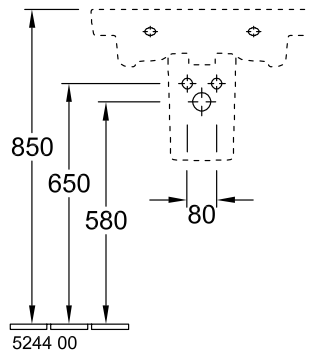

SUBWAY 2.0 TRAP COVER

PRODUCT INFORMATION

Article title	Villeroy & Boch Subway 2.0 Trap cover, 315 x 200 x 290 mm, White Alpin
Article number	52440001
Assembly instructions	cannot be combined with 3-hole tap fittings
Scope of delivery	1 x trap cover , 1 x fastening set
Depth in mm	200
Width in mm	315
Height in mm	290
Collection	Subway 2.0
Material	Sanitary ceramics
Colour name	White Alpin
Colour designation	White Alpin

52440001

52440001

5243 00

52440001

52440001

52440001

5243 00

5244 00