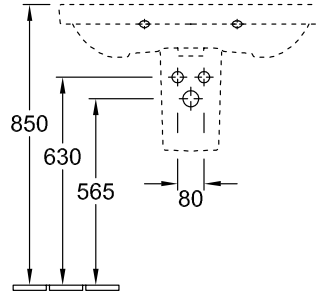

SUBWAY 2.0 TRAP COVER

PRODUCT INFORMATION

Article title	Villeroy & Boch Subway 2.0 Trap cover, 315 x 200 x 290 mm, White Alpin
Article number	52440001
Assembly instructions	cannot be combined with 3-hole tap fittings
Scope of delivery	1 x trap cover , 1 x fastening set
Depth in mm	200
Width in mm	315
Height in mm	290
Collection	Subway 2.0
Material	Sanitary ceramics
Colour name	White Alpin
Colour designation	White Alpin

TECHNICAL DRAWINGS

52440001

52440001

52440001

52440001

52440001

52440001

52440001