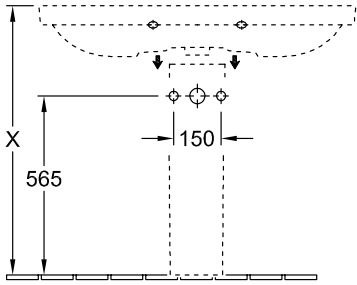

SUBWAY 2.0 TRAP COVER

PRODUCT INFORMATION

Article title	Villeroy & Boch Subway 2.0 Trap cover, 315 x 200 x 290 mm, White Alpin
Article number	52440001
Assembly instructions	cannot be combined with 3-hole tap fittings
Scope of delivery	1 x trap cover , 1 x fastening set
Depth in mm	200
Width in mm	315
Height in mm	290
Collection	Subway 2.0
Material	Sanitary ceramics
Colour name	White Alpin
Colour designation	White Alpin

TECHNICAL DRAWINGS

52440001

52440001

52440001

52440001

52440001

52440001

52440001