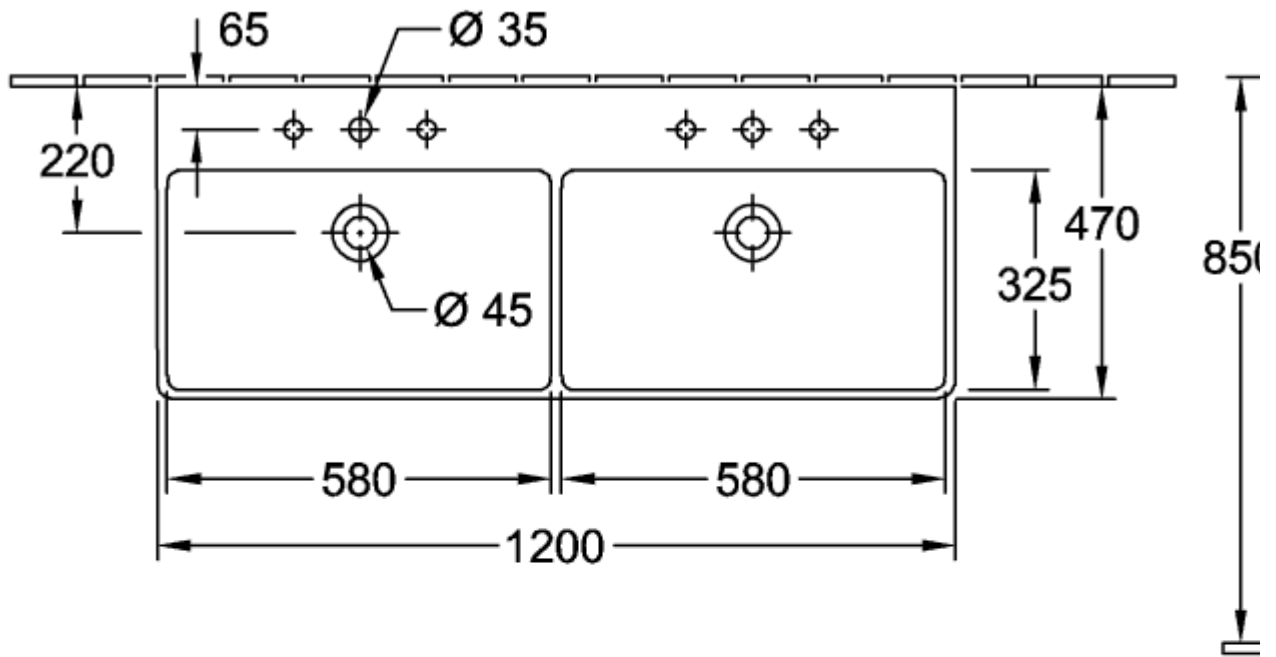

SUBWAY 2.0 TRAP COVER

PRODUCT INFORMATION

Article title	Villeroy & Boch Subway 2.0 Trap cover, 315 x 200 x 290 mm, White Alpin
Article number	52440001
Assembly instructions	cannot be combined with 3-hole tap fittings
Scope of delivery	1 x trap cover , 1 x fastening set
Depth in mm	200
Width in mm	315
Height in mm	290
Collection	Subway 2.0
Material	Sanitary ceramics
Colour name	White Alpin
Colour designation	White Alpin

TECHNICAL DRAWINGS

52440001

52440001

52440001

52440001

52440001

52440001

52440001