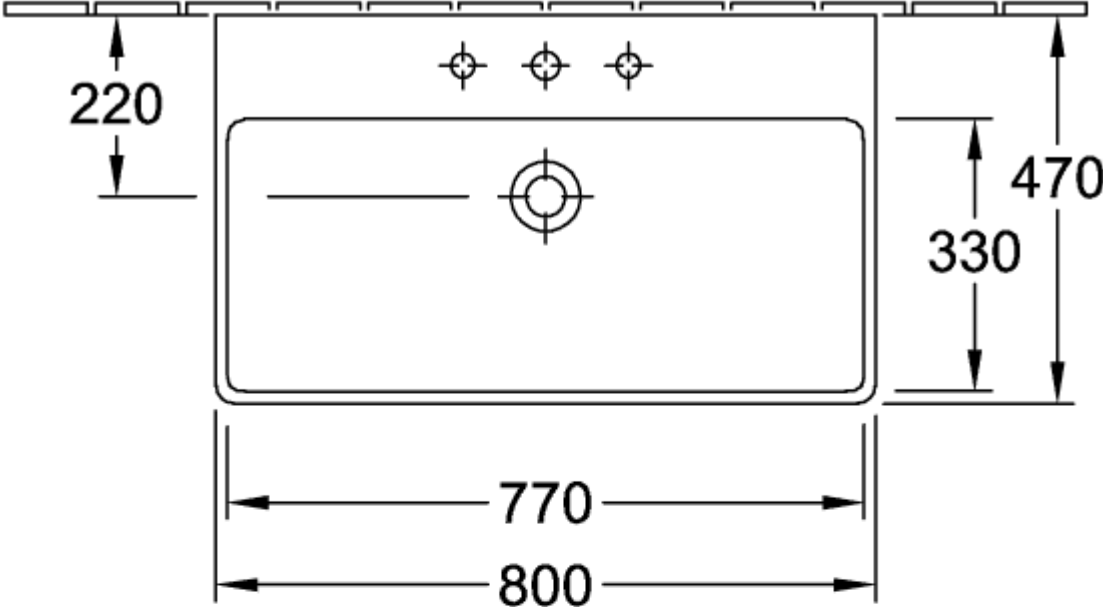

SUBWAY 2.0 TRAP COVER

PRODUCT INFORMATION

Article title	Villeroy & Boch Subway 2.0 Trap cover, 315 x 200 x 290 mm, White Alpin
Article number	52440001
Assembly instructions	cannot be combined with 3-hole tap fittings
Scope of delivery	1 x trap cover , 1 x fastening set
Depth in mm	200
Width in mm	315
Height in mm	290
Collection	Subway 2.0
Material	Sanitary ceramics
Colour name	White Alpin
Colour designation	White Alpin

TECHNICAL DRAWINGS

52440001

52440001

52440001

52440001

52440001

52440001

52440001