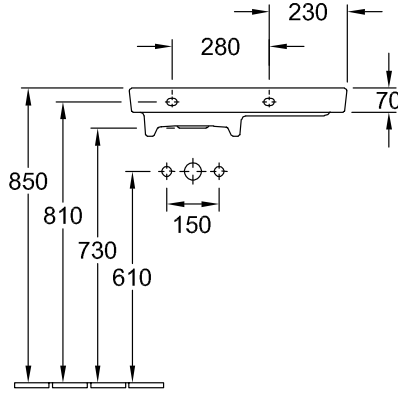

SUBWAY 2.0 TRAP COVER

PRODUCT INFORMATION

Article title	Villeroy & Boch Subway 2.0 Trap cover, 194 x 245 x 300 mm, White Alpin
Article number	52220001
Assembly instructions	cannot be combined with 3-hole tap fittings
Scope of delivery	1 x trap cover , 1 x fastening set
Depth in mm	245
Width in mm	194
Height in mm	300
Collection	Subway 2.0
Material	Sanitary ceramics
Colour name	White Alpin
Colour designation	White Alpin

TECHNICAL DRAWINGS

52220001

52220001

52220001

52220001

52220001

52220001

52220001