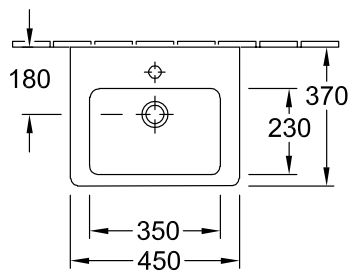

SUBWAY 2.0 TRAP COVER

PRODUCT INFORMATION

Article title	Villeroy & Boch Subway 2.0 Trap cover, 194 x 245 x 300 mm, White Alpin
Article number	52220001
Assembly instructions	cannot be combined with 3-hole tap fittings
Scope of delivery	1 x trap cover , 1 x fastening set
Depth in mm	245
Width in mm	194
Height in mm	300
Collection	Subway 2.0
Material	Sanitary ceramics
Colour name	White Alpin
Colour designation	White Alpin

TECHNICAL DRAWINGS

52220001

52220001

52220001

52220001

52220001

52220001

52220001