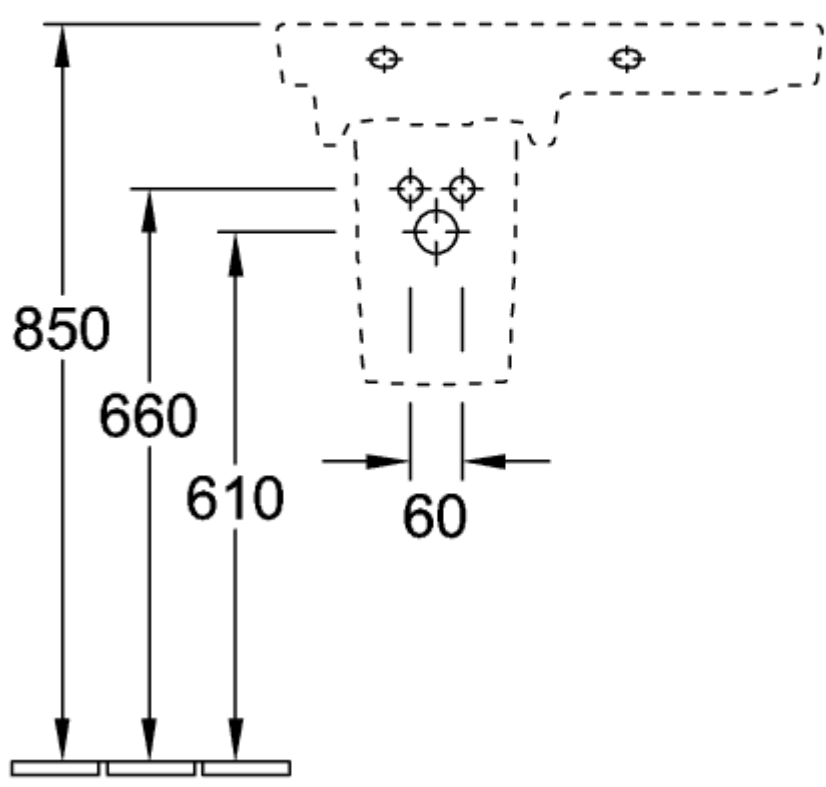

SUBWAY 2.0 TRAP COVER

PRODUCT INFORMATION

Article title	Villeroy & Boch Subway 2.0 Trap cover, 194 x 245 x 300 mm, White Alpin
Article number	52220001
Assembly instructions	cannot be combined with 3-hole tap fittings
Scope of delivery	1 x trap cover , 1 x fastening set
Depth in mm	245
Width in mm	194
Height in mm	300
Collection	Subway 2.0
Material	Sanitary ceramics
Colour name	White Alpin
Colour designation	White Alpin

TECHNICAL DRAWINGS

52220001

52220001

52220001

52220001

52220001

52220001

52220001