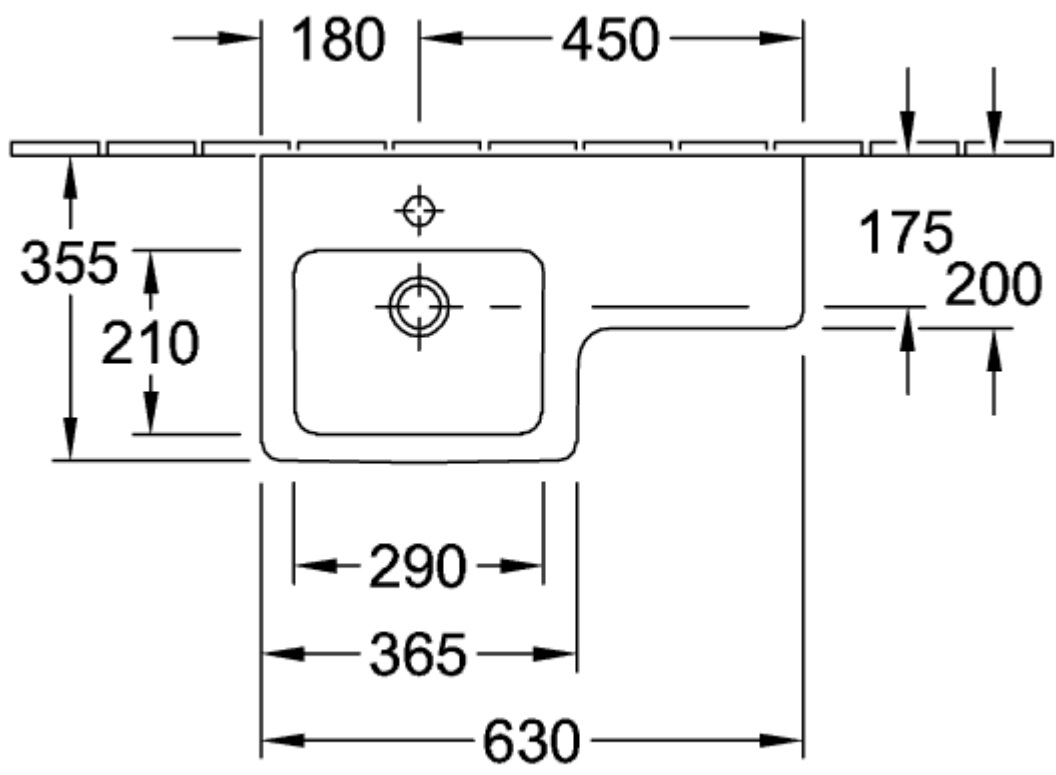

SUBWAY 2.0 TRAP COVER

PRODUCT INFORMATION

Article title	Villeroy & Boch Subway 2.0 Trap cover, 194 x 245 x 300 mm, White Alpin
Article number	52220001
Assembly instructions	cannot be combined with 3-hole tap fittings
Scope of delivery	1 x trap cover , 1 x fastening set
Depth in mm	245
Width in mm	194
Height in mm	300
Collection	Subway 2.0
Material	Sanitary ceramics
Colour name	White Alpin
Colour designation	White Alpin

TECHNICAL DRAWINGS

52220001

52220001

52220001

52220001

52220001

52220001

52220001