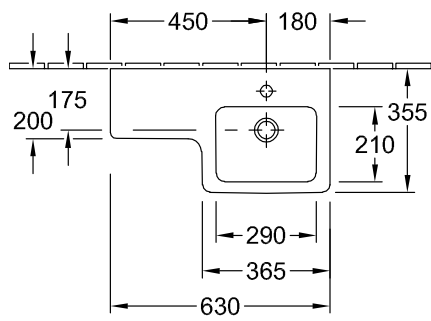

SUBWAY 2.0 TRAP COVER

PRODUCT INFORMATION

Article title	Villeroy & Boch Subway 2.0 Trap cover, 194 x 245 x 300 mm, White Alpin
Article number	52220001
Assembly instructions	cannot be combined with 3-hole tap fittings
Scope of delivery	1 x trap cover , 1 x fastening set
Depth in mm	245
Width in mm	194
Height in mm	300
Collection	Subway 2.0
Material	Sanitary ceramics
Colour name	White Alpin
Colour designation	White Alpin

TECHNICAL DRAWINGS

52220001

52220001

52220001

52220001

52220001

52220001

52220001