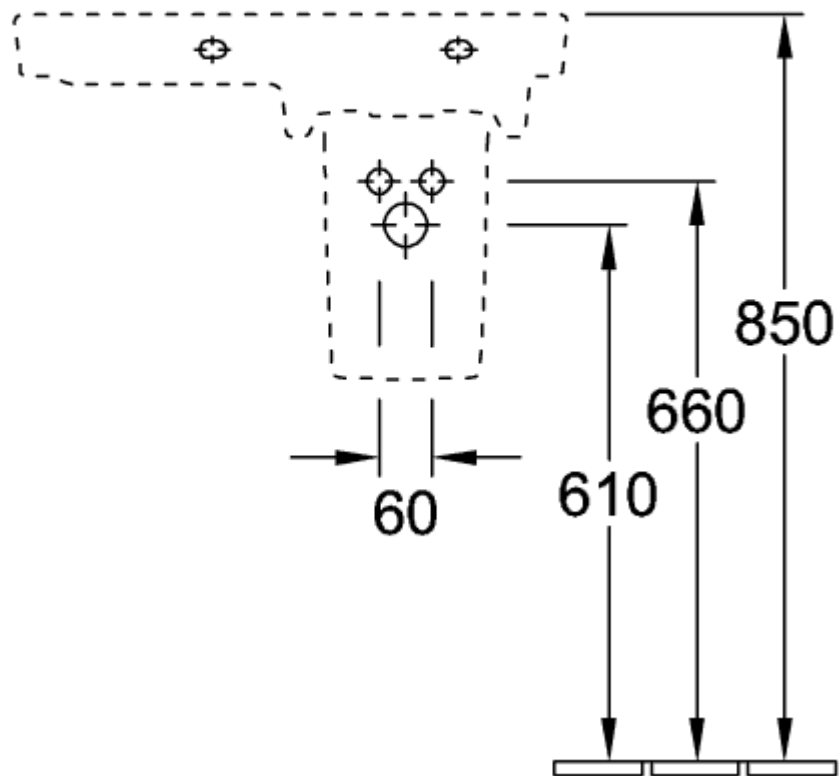

SUBWAY 2.0 TRAP COVER

PRODUCT INFORMATION

Article title	Villeroy & Boch Subway 2.0 Trap cover, 194 x 245 x 300 mm, White Alpin
Article number	52220001
Assembly instructions	cannot be combined with 3-hole tap fittings
Scope of delivery	1 x trap cover , 1 x fastening set
Depth in mm	245
Width in mm	194
Height in mm	300
Collection	Subway 2.0
Material	Sanitary ceramics
Colour name	White Alpin
Colour designation	White Alpin

TECHNICAL DRAWINGS

52220001

52220001

52220001

52220001

52220001

52220001

52220001