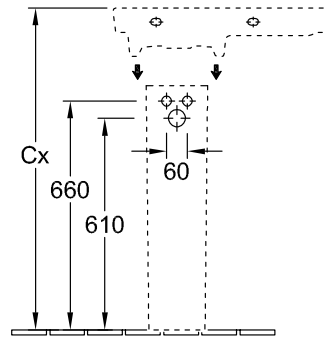

SUBWAY 2.0 TRAP COVER

PRODUCT INFORMATION

Article title	Villeroy & Boch Subway 2.0 Trap cover, 194 x 245 x 300 mm, White Alpin
Article number	52220001
Assembly instructions	cannot be combined with 3-hole tap fittings
Scope of delivery	1 x trap cover , 1 x fastening set
Depth in mm	245
Width in mm	194
Height in mm	300
Collection	Subway 2.0
Material	Sanitary ceramics
Colour name	White Alpin
Colour designation	White Alpin

TECHNICAL DRAWINGS

52220001

52220001

52220001

52220001

52220001

52220001

52220001