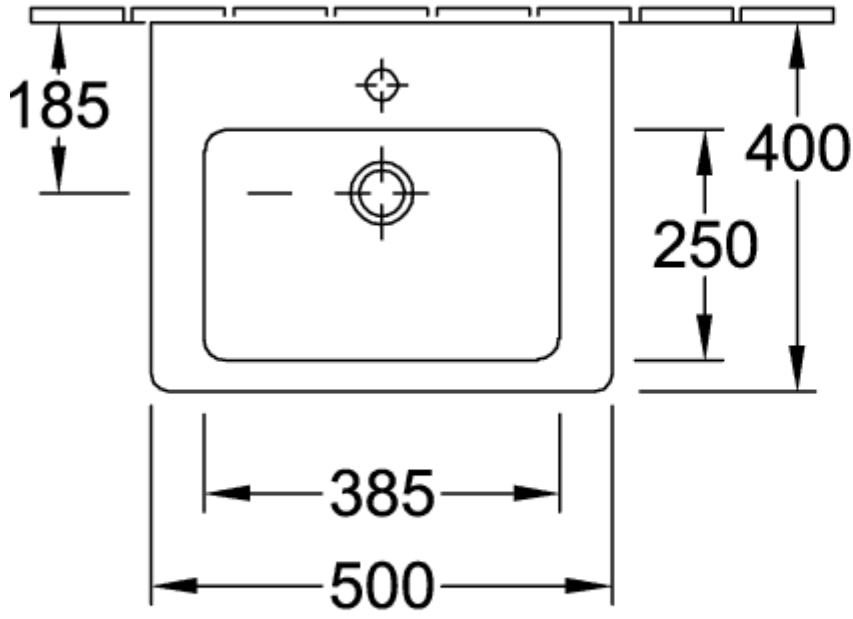

SUBWAY 2.0 TRAP COVER

PRODUCT INFORMATION

Article title	Villeroy & Boch Subway 2.0 Trap cover, 194 x 245 x 300 mm, White Alpin
Article number	52220001
Assembly instructions	cannot be combined with 3-hole tap fittings
Scope of delivery	1 x trap cover , 1 x fastening set
Depth in mm	245
Width in mm	194
Height in mm	300
Collection	Subway 2.0
Material	Sanitary ceramics
Colour name	White Alpin
Colour designation	White Alpin

TECHNICAL DRAWINGS

52220001

52220001

52220001

52220001

52220001

52220001

52220001