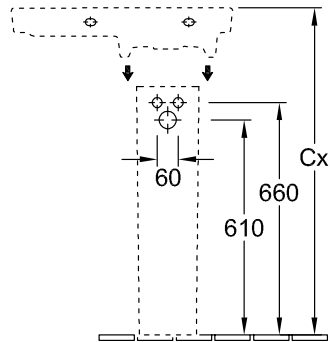

SUBWAY 2.0 TRAP COVER

PRODUCT INFORMATION

Article title	Villeroy & Boch Subway 2.0 Trap cover, 194 x 245 x 300 mm, White Alpin
Article number	52220001
Assembly instructions	cannot be combined with 3-hole tap fittings
Scope of delivery	1 x trap cover , 1 x fastening set
Depth in mm	245
Width in mm	194
Height in mm	300
Collection	Subway 2.0
Material	Sanitary ceramics
Colour name	White Alpin
Colour designation	White Alpin

TECHNICAL DRAWINGS

52220001

52220001

52220001

52220001

52220001

52220001

52220001