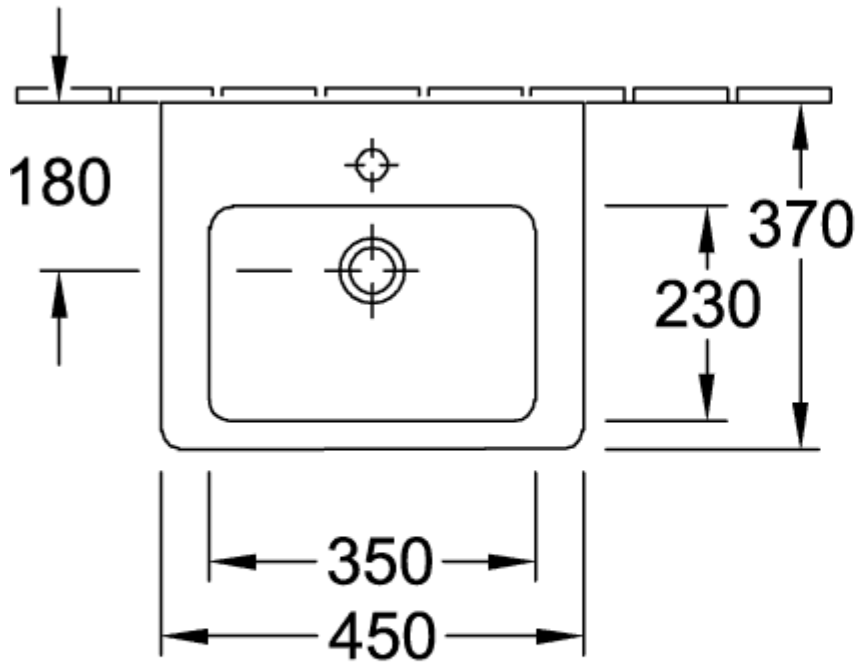

SUBWAY 2.0 TRAP COVER

PRODUCT INFORMATION

Article title	Villeroy & Boch Subway 2.0 Trap cover, 194 x 245 x 300 mm, White Alpin
Article number	52220001
Assembly instructions	cannot be combined with 3-hole tap fittings
Scope of delivery	1 x trap cover , 1 x fastening set
Depth in mm	245
Width in mm	194
Height in mm	300
Collection	Subway 2.0
Material	Sanitary ceramics
Colour name	White Alpin
Colour designation	White Alpin

TECHNICAL DRAWINGS

52220001

52220001

52220001

52220001

52220001

52220001

52220001