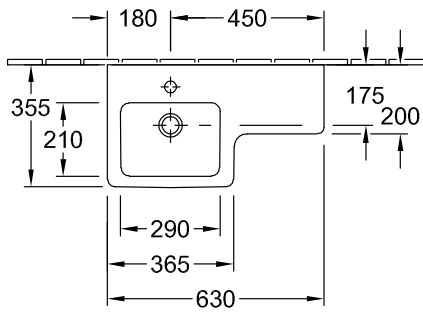

SUBWAY 2.0 TRAP COVER

PRODUCT INFORMATION

Article title	Villeroy & Boch Subway 2.0 Trap cover, 194 x 245 x 300 mm, White Alpin
Article number	52220001
Assembly instructions	cannot be combined with 3-hole tap fittings
Scope of delivery	1 x trap cover , 1 x fastening set
Depth in mm	245
Width in mm	194
Height in mm	300
Collection	Subway 2.0
Material	Sanitary ceramics
Colour name	White Alpin
Colour designation	White Alpin

TECHNICAL DRAWINGS

52220001

52220001

52220001

52220001

52220001

52220001

52220001