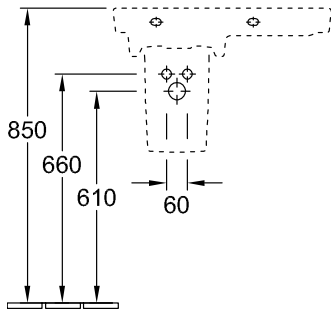

SUBWAY 2.0 TRAP COVER

PRODUCT INFORMATION

Article title	Villeroy & Boch Subway 2.0 Trap cover, 194 x 245 x 300 mm, White Alpin
Article number	52220001
Assembly instructions	cannot be combined with 3-hole tap fittings
Scope of delivery	1 x trap cover , 1 x fastening set
Depth in mm	245
Width in mm	194
Height in mm	300
Collection	Subway 2.0
Material	Sanitary ceramics
Colour name	White Alpin
Colour designation	White Alpin

TECHNICAL DRAWINGS

52220001

52220001

52220001

52220001

52220001

52220001

52220001