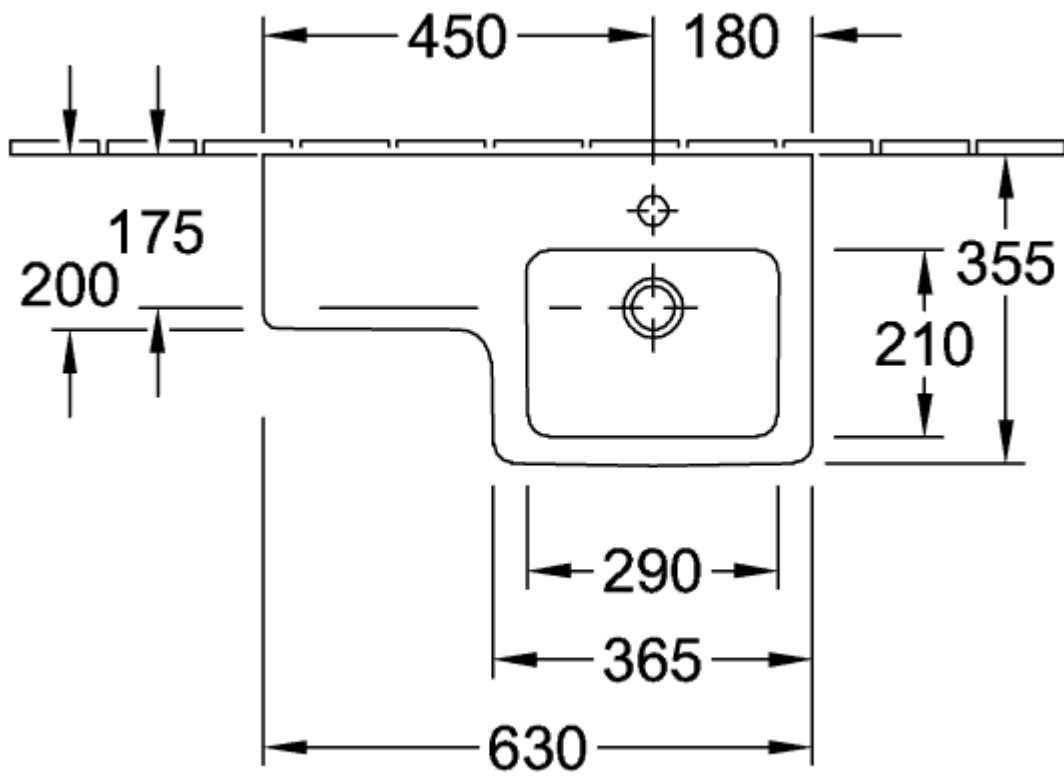

SUBWAY 2.0 TRAP COVER

PRODUCT INFORMATION

Article title	Villeroy & Boch Subway 2.0 Trap cover, 194 x 245 x 300 mm, White Alpin
Article number	52220001
Assembly instructions	cannot be combined with 3-hole tap fittings
Scope of delivery	1 x trap cover , 1 x fastening set
Depth in mm	245
Width in mm	194
Height in mm	300
Collection	Subway 2.0
Material	Sanitary ceramics
Colour name	White Alpin
Colour designation	White Alpin

TECHNICAL DRAWINGS

52220001

52220001

52220001

52220001

52220001

52220001

52220001