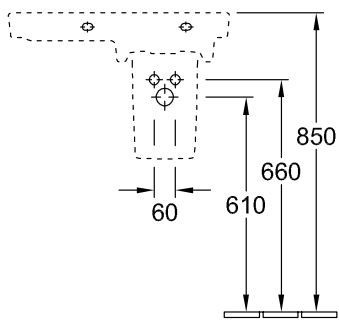

SUBWAY 2.0 TRAP COVER

PRODUCT INFORMATION

Article title	Villeroy & Boch Subway 2.0 Trap cover, 194 x 245 x 300 mm, White Alpin
Article number	52220001
Assembly instructions	cannot be combined with 3-hole tap fittings
Scope of delivery	1 x trap cover , 1 x fastening set
Depth in mm	245
Width in mm	194
Height in mm	300
Collection	Subway 2.0
Material	Sanitary ceramics
Colour name	White Alpin
Colour designation	White Alpin

TECHNICAL DRAWINGS

52220001

52220001

52220001

52220001

52220001

52220001

52220001