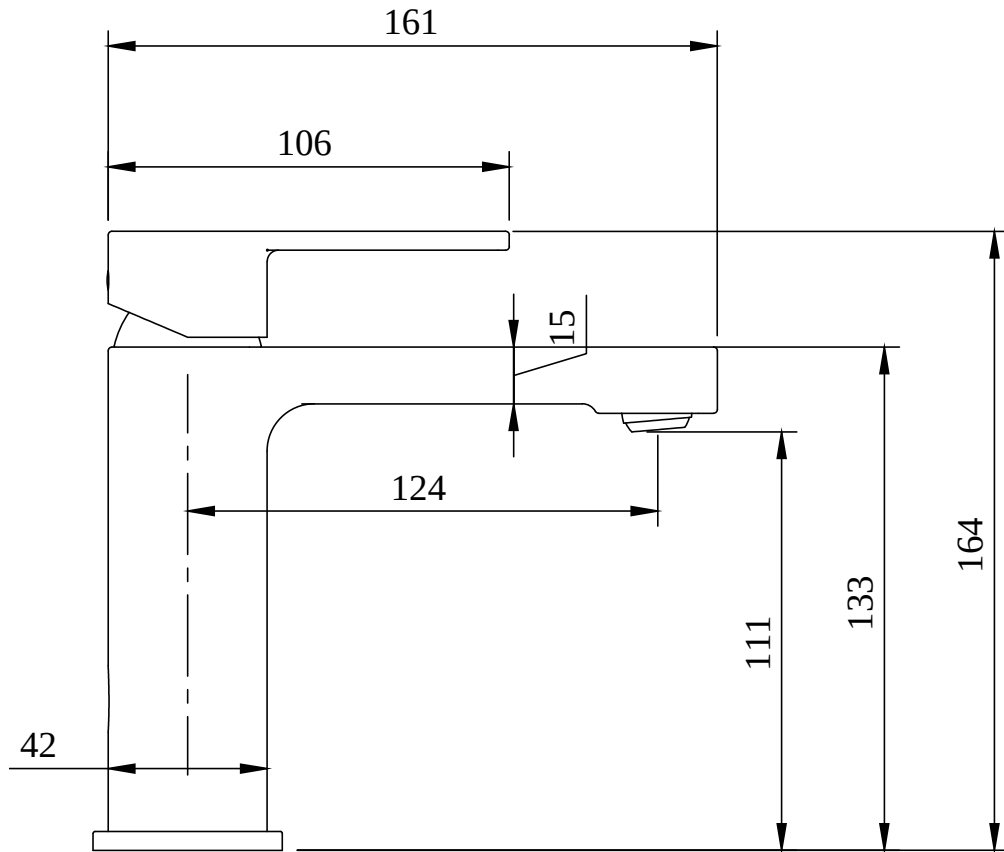

### PRODUCT INFORMATION

Article title	Villeroy & Boch Architectura Single-lever basin mixer with draw bar outlet fitting, Chrome
Article number	TVW10300400061
Assembly / Assembly type	Deck-mounted
Scope of delivery	1 x tap fitting , 1 x aerator key 1 x outlet fitting 1 x fastening 2 x connecting hoses 1 x installation instructions
Length in mm	161
Width in mm	42
Height in mm	164
Collection	Architectura
Weight in kg	1.498
Material	Brass
Surface	glossy
Colour name	Chrome
EAN number	4062373691359
Model number	TVW103004000
Air plus	An aerator enriches the water with air for a particularly soft, water-saving jet
Easy clean	Longer service life: optimum limescale removal by simply rubbing nozzles and aerators clean
Aqua smart	Sustainable, limited water flow: saving water without sacrificing on performance
Tap smartpressure	Constant water flow rate for washbasin mixers regardless of pressure fluctuations in the piping system
Length of spout in mm	124
Material	Brass
Volume	6,552
Angle jet regulator	5
Cartridge	Cartridge with ceramic discs
Swivel aerator	No
Thermostat	No
Cool Tap	No
Spray types	Comfort jet

Constant water flow rate for washbasin mixers regardless of pressure fluctuations in the piping system

TECHNICAL DRAWINGS

TVW103004000

## FLOW CHART

EXPLOSION DRAWINGS