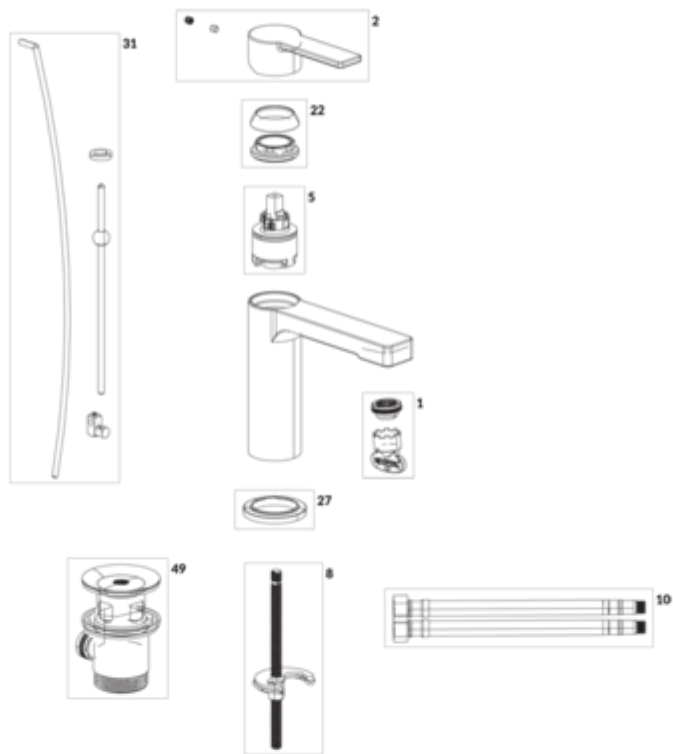

### PRODUCT INFORMATION

Article title	Villeroy & Boch Architectura Single-lever basin mixer with draw bar outlet fitting, Chrome
Article number	TVW10300400061
Assembly / Assembly type	Deck-mounted
Scope of delivery	1 x tap fitting , 1 x aerator key 1 x outlet fitting 1 x fastening 2 x connecting hoses 1 x installation instructions
Length in mm	161
Width in mm	42
Height in mm	164
Collection	Architectura
Weight in kg	1.498
Material	Brass
Surface	glossy
Colour name	Chrome
EAN number	4062373691359
Model number	TVW103004000
Air plus	An aerator enriches the water with air for a particularly soft, water-saving jet
Easy clean	Longer service life: optimum limescale removal by simply rubbing nozzles and aerators clean
Aqua smart	Sustainable, limited water flow: saving water without sacrificing on performance
Tap smartpressure	Constant water flow rate for washbasin mixers regardless of pressure fluctuations in the piping system
Length of spout in mm	124
Material	Brass
Volume	6,552
Angle jet regulator	5
Cartridge	Cartridge with ceramic discs
Swivel aerator	No
Thermostat	No
Cool Tap	No
Spray types	Comfort jet

Constant water flow rate for washbasin mixers regardless of pressure fluctuations in the piping system

TECHNICAL DRAWINGS

TVW103004000

## FLOW CHART

EXPLOSION DRAWINGS

## BILL OF MATERIALS

No.	Article No.	Description	Quantity
1	TVP00000513000	Aerator set	1
2	TVP10400500061	Handle set	1
5	TVP00000105000	Cartridge	1
8	TVP00000601000	Fastening set	1
10	TVP00000702000	Connecting hoses	1
49	TVP00000201061	Waste system	1