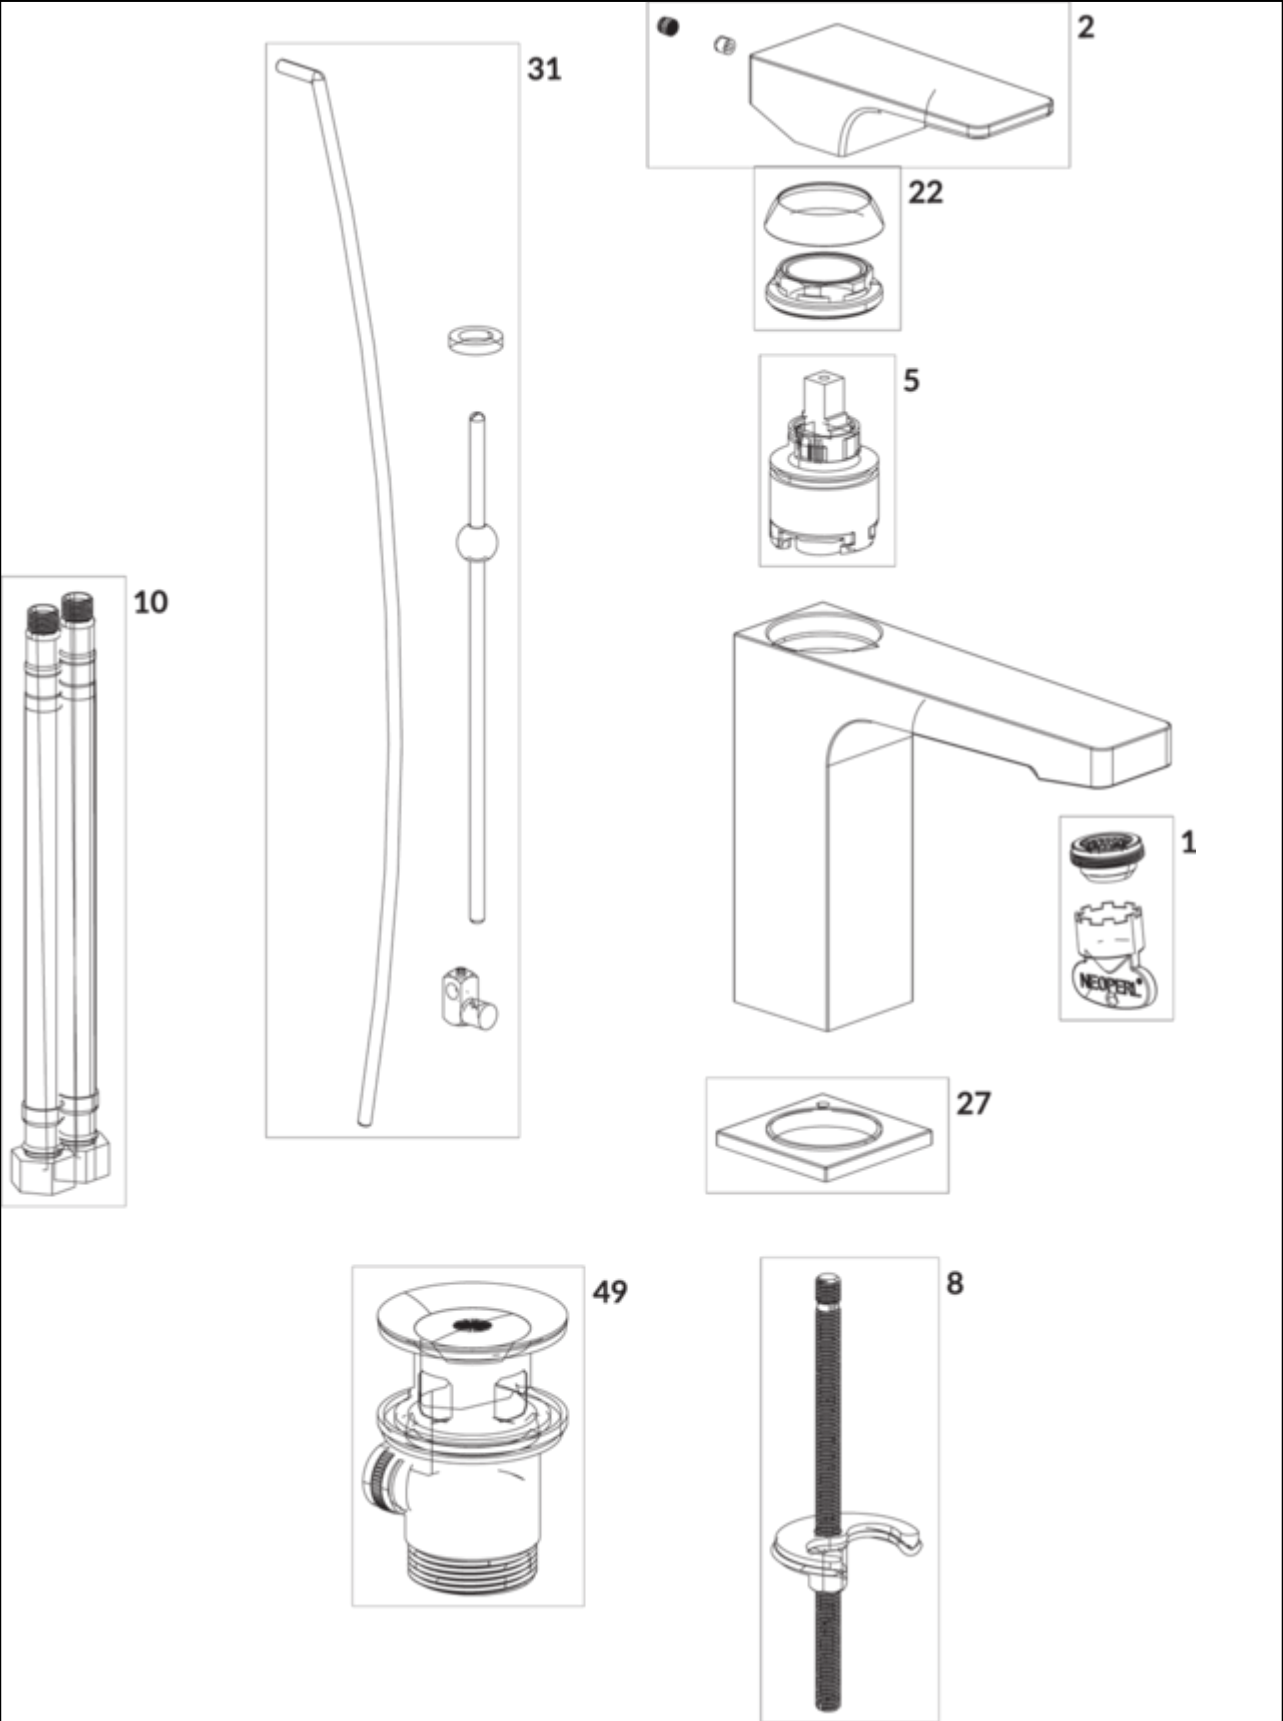

BASIN MIXERS ARCHITECTURA SQUARE

PRODUCT INFORMATION

Article title	Villeroy & Boch Architectura Square Single-lever basin mixer with draw bar outlet fitting, Brushed Nickel Matt
Article number	TVW12500100064
Assembly / Assembly type	Deck-mounted
Scope of delivery	1 x tap fitting , 1 x aerator key 1 x outlet fitting 1 x fastening 2 x connecting hoses 1 x installation instructions
Length in mm	165
Width in mm	50
Height in mm	161
Collection	Architectura Square
Weight in kg	1.68
Material	Brass
Surface	glossy
Colour name	Brushed Nickel Matt
EAN number	4062373810019
Model number	TVW125001000
Air plus	An aerator enriches the water with air for a particularly soft, water-saving jet
Easy clean	Longer service life: optimum limescale removal by simply rubbing nozzles and aerators clean
Aqua smart	Sustainable, limited water flow: saving water without sacrificing on performance
Tap smartpressure	Constant water flow rate for washbasin mixers regardless of pressure fluctuations in the piping system
Length of spout in mm	130
Material	Brass
Volume	6,669
Angle jet regulator	7
Cartridge	Cartridge with ceramic discs
Handle position	Top
Number of tap holes	1
Swivel aerator	No
Water regulation	Water temperature is regulated 45° to each side
Thermostat	No
Cool Tap	No
Spray types	Comfort jet

COLOURS

Colour	Description	Article number	EAN	
	Brushed Nickel Matt	TVW12500100064	4062373810019	243 GBP

CHARACTERISTICS

An aerator enriches the water with air for a particularly soft, water-saving jet

Sustainable, limited water flow: saving water without sacrificing on performance

TVW125001000

FLOW CHART

EXPLOSION DRAWINGS

BILL OF MATERIALS

No.	Article No.	Description	Quantity
1	TVP00000513000	Aerator set	1
5	TVP00000105000	Cartridge	1
8	TVP00000601000	Fastening set	1
10	TVP00000702000	Connecting hoses	1