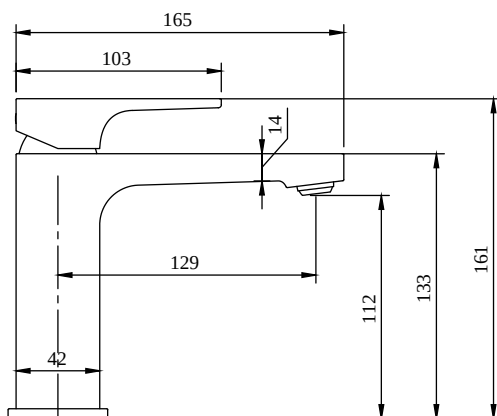

BASIN MIXERS ARCHITECTURA SQUARE

PRODUCT INFORMATION

Article title	Villeroy & Boch Architectura Square Single-lever basin mixer with draw bar outlet fitting, Brushed Nickel Matt
Article number	TVW12500100064
Assembly / Assembly type	Deck-mounted
Scope of delivery	1 x tap fitting , 1 x aerator key 1 x outlet fitting 1 x fastening 2 x connecting hoses 1 x installation instructions
Length in mm	165
Width in mm	50
Height in mm	161
Collection	Architectura Square
Weight in kg	1.68
Material	Brass
Surface	glossy
Colour name	Brushed Nickel Matt
EAN number	4062373810019
Model number	TVW125001000
Air plus	An aerator enriches the water with air for a particularly soft, water-saving jet
Easy clean	Longer service life: optimum limescale removal by simply rubbing nozzles and aerators clean
Aqua smart	Sustainable, limited water flow: saving water without sacrificing on performance
Tap smartpressure	Constant water flow rate for washbasin mixers regardless of pressure fluctuations in the piping system
Length of spout in mm	130
Material	Brass
Volume	6,669
Angle jet regulator	7
Cartridge	Cartridge with ceramic discs
Handle position	Top
Number of tap holes	1
Swivel aerator	No
Water regulation	Water temperature is regulated 45° to each side
Thermostat	No
Cool Tap	No
Spray types	Comfort jet

COLOURS

Colour	Description	Article number	EAN	
	Brushed Nickel Matt	TVW12500100064	4062373810019	243 GBP

CHARACTERISTICS

An aerator enriches the water with air for a particularly soft, water-saving jet

Sustainable, limited water flow: saving water without sacrificing on performance

TVW125001000

FLOW CHART

EXPLOSION DRAWINGS

BILL OF MATERIALS

No.	Article No.	Description	Quantity
1	TVP00000513000	Aerator set	1
5	TVP00000105000	Cartridge	1
8	TVP00000601000	Fastening set	1
10	TVP00000702000	Connecting hoses	1