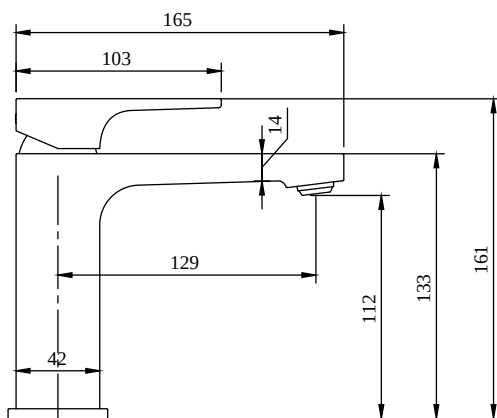

BASIN MIXERS ARCHITECTURA SQUARE

PRODUCT INFORMATION

| | |
|--------------------------|---|
| Article title | Villeroy & Boch Architectura Square Single-lever basin mixer with draw bar outlet fitting, Chrome |
| Article number | TVW12500100061 |
| Assembly / Assembly type | Deck-mounted |
| Scope of delivery | 1 x tap fitting , 1 x aerator key 1 x outlet fitting 1 x fastening 2 x connecting hoses 1 x installation instructions |
| Length in mm | 165 |
| Width in mm | 50 |
| Height in mm | 161 |
| Collection | Architectura Square |
| Weight in kg | 1.68 |
| Material | Brass |
| Surface | glossy |
| Colour name | Chrome |
| EAN number | 4062373755631 |
| Model number | TVW125001000 |
| Air plus | An aerator enriches the water with air for a particularly soft, water-saving jet |
| Easy clean | Longer service life: optimum limescale removal by simply rubbing nozzles and aerators clean |
| Aqua smart | Sustainable, limited water flow: saving water without sacrificing on performance |
| Tap smartpressure | Constant water flow rate for washbasin mixers regardless of pressure fluctuations in the piping system |
| Length of spout in mm | 130 |
| Material | Brass |
| Volume | 6,669 |
| Angle jet regulator | 7 |
| Cartridge | Cartridge with ceramic discs |
| Handle position | Top |
| Number of tap holes | 1 |
| Swivel aerator | No |
| Water regulation | Water temperature is regulated 45° to each side |
| Thermostat | No |
| Cool Tap | No |
| Spray types | Comfort jet |

TECHNICAL DRAWINGS

TVW125001000

FLOW CHART

EXPLOSION DRAWINGS

BILL OF MATERIALS

| No. | Article No. | Description | Quantity |
|-----|----------------|------------------|----------|
| 1 | TVP00000513000 | Aerator set | 1 |
| 2 | TVP12500100061 | Handle set | 1 |
| 5 | TVP00000105000 | Cartridge | 1 |
| 8 | TVP00000601000 | Fastening set | 1 |
| 10 | TVP00000702000 | Connecting hoses | 1 |
| 27 | TVP12500200061 | Base ring | 1 |
| 49 | TVP00000201061 | Waste system | 1 |