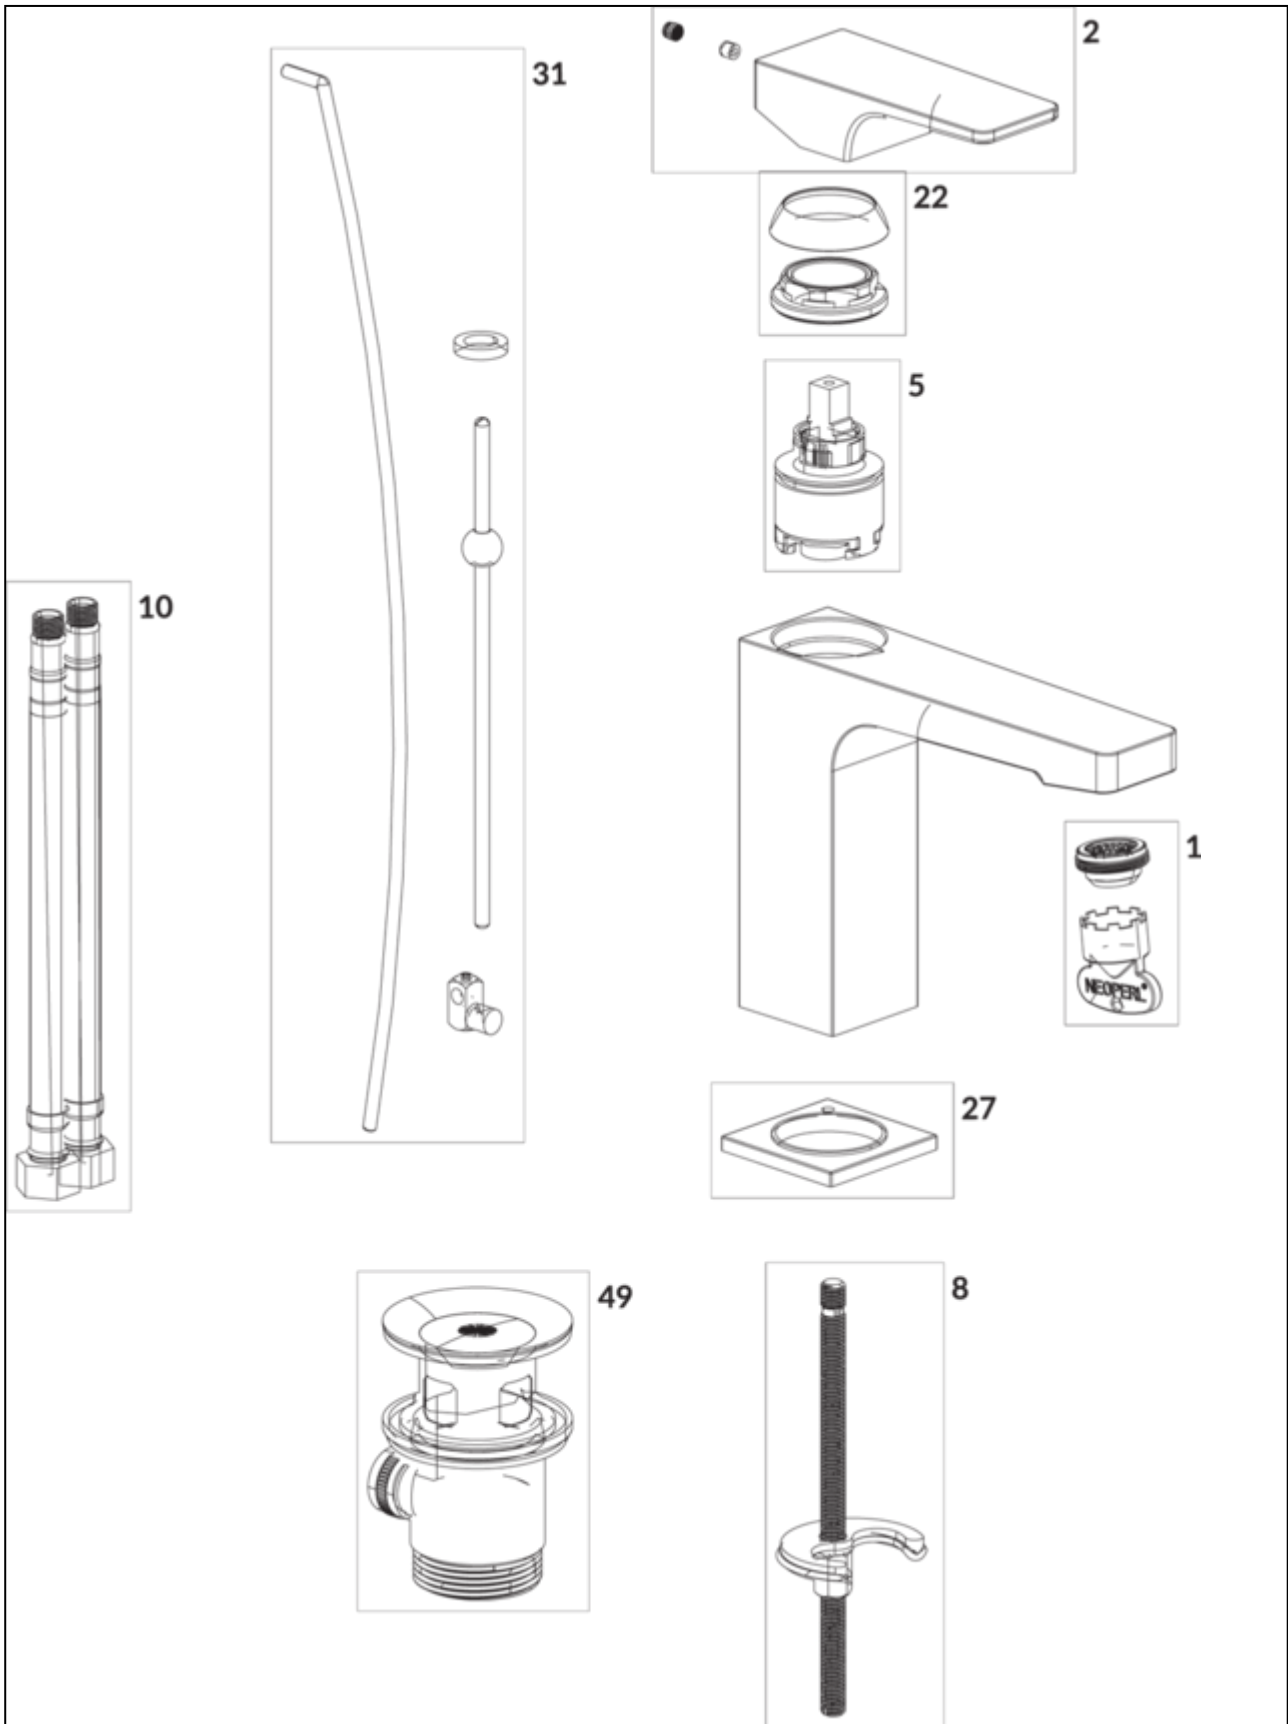

BASIN MIXERS ARCHITECTURA SQUARE

PRODUCT INFORMATION

| | |
|--------------------------|---|
| Article title | Villeroy & Boch Architectura Square Single-lever basin mixer with draw bar outlet fitting, Chrome |
| Article number | TVW12500100061 |
| Assembly / Assembly type | Deck-mounted |
| Scope of delivery | 1 x tap fitting , 1 x aerator key 1 x outlet fitting 1 x fastening 2 x connecting hoses 1 x installation instructions |
| Length in mm | 165 |
| Width in mm | 50 |
| Height in mm | 161 |
| Collection | Architectura Square |
| Weight in kg | 1.68 |
| Material | Brass |
| Surface | glossy |
| Colour name | Chrome |
| EAN number | 4062373755631 |
| Model number | TVW125001000 |
| Air plus | An aerator enriches the water with air for a particularly soft, water-saving jet |
| Easy clean | Longer service life: optimum limescale removal by simply rubbing nozzles and aerators clean |
| Aqua smart | Sustainable, limited water flow: saving water without sacrificing on performance |
| Tap smartpressure | Constant water flow rate for washbasin mixers regardless of pressure fluctuations in the piping system |
| Length of spout in mm | 130 |
| Material | Brass |
| Volume | 6,669 |
| Angle jet regulator | 7 |
| Cartridge | Cartridge with ceramic discs |
| Handle position | Top |
| Number of tap holes | 1 |
| Swivel aerator | No |
| Water regulation | Water temperature is regulated 45° to each side |
| Thermostat | No |
| Cool Tap | No |
| Spray types | Comfort jet |

TECHNICAL DRAWINGS

TVW125001000

FLOW CHART

EXPLOSION DRAWINGS

BILL OF MATERIALS

| No. | Article No. | Description | Quantity |
|-----|----------------|------------------|----------|
| 1 | TVP00000513000 | Aerator set | 1 |
| 2 | TVP12500100061 | Handle set | 1 |
| 5 | TVP00000105000 | Cartridge | 1 |
| 8 | TVP00000601000 | Fastening set | 1 |
| 10 | TVP00000702000 | Connecting hoses | 1 |
| 27 | TVP12500200061 | Base ring | 1 |
| 49 | TVP00000201061 | Waste system | 1 |