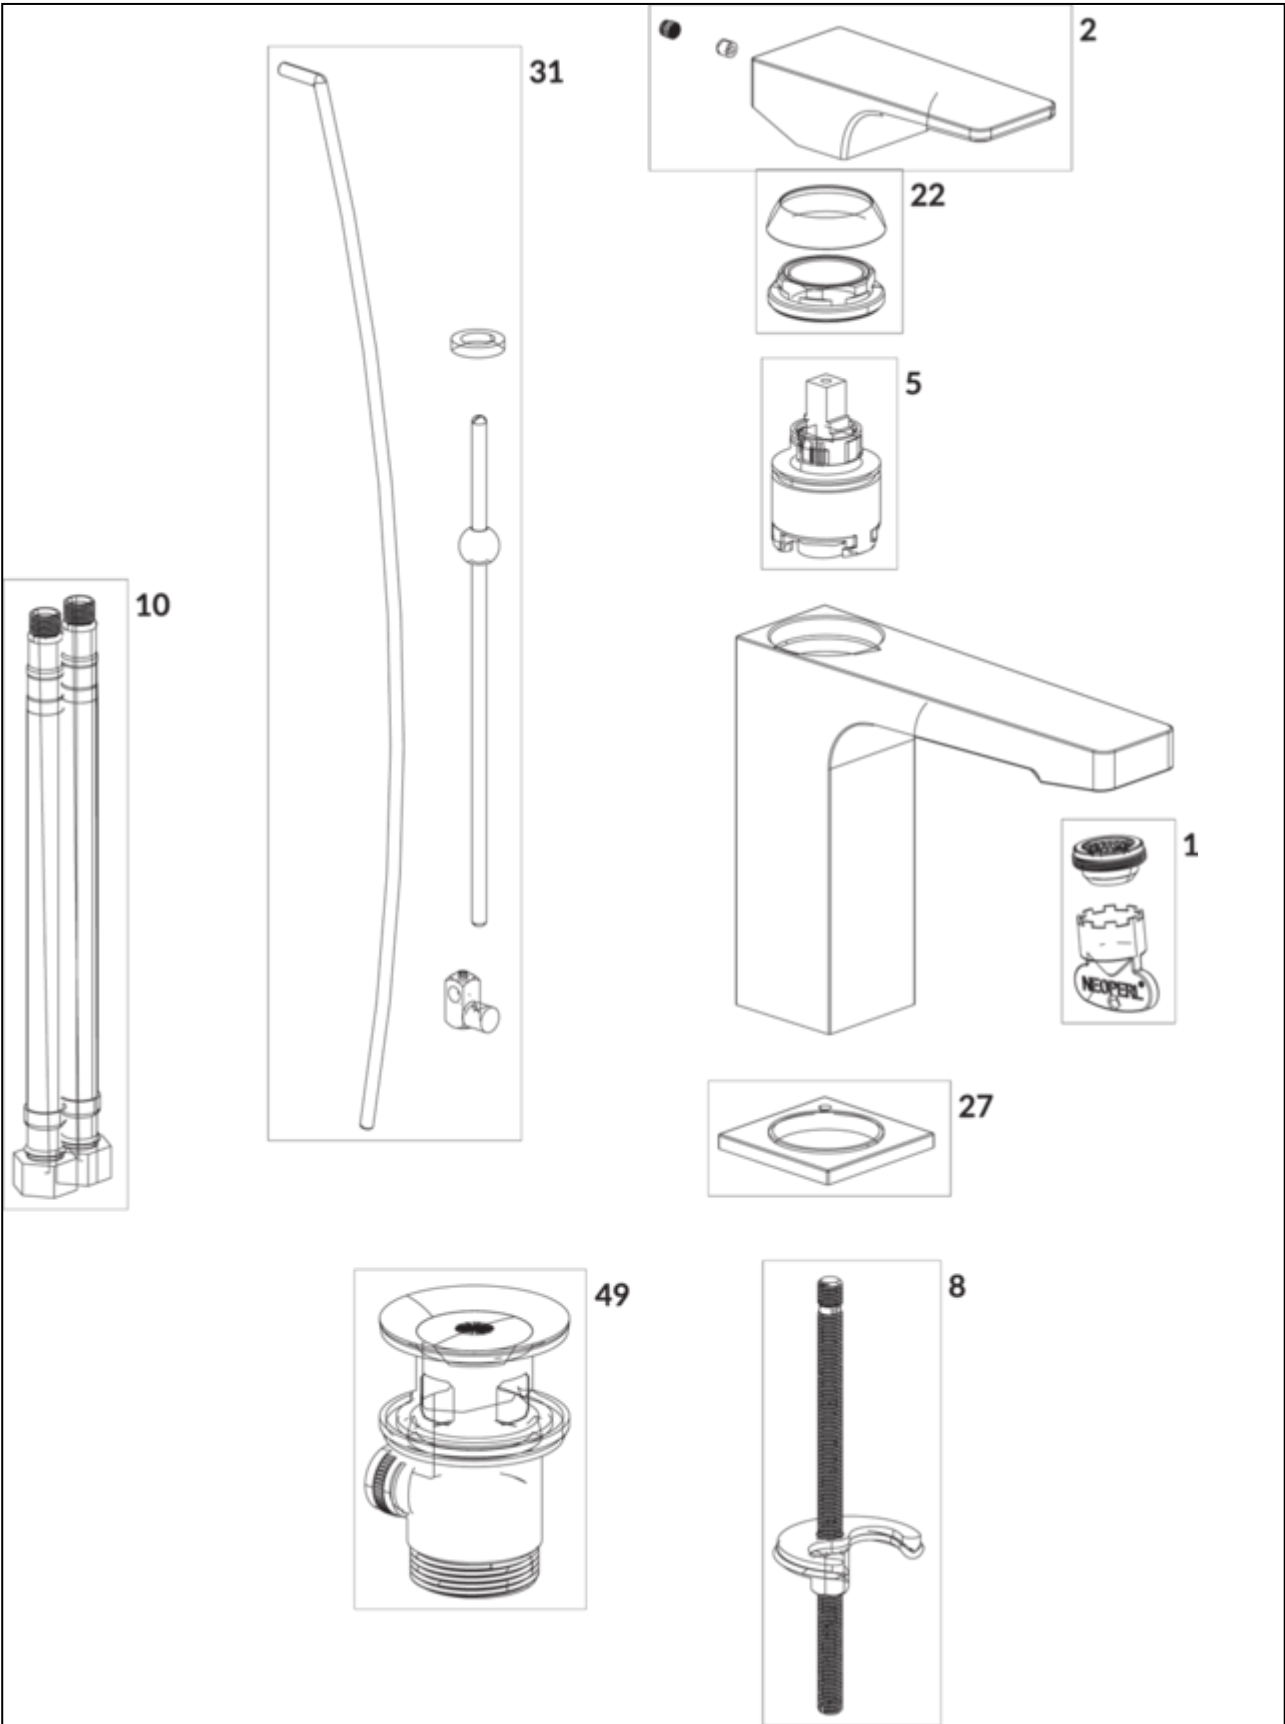

### PRODUCT INFORMATION

Article title	Villeroy & Boch Architectura Square Single-lever basin mixer with draw bar outlet fitting, Matt Black
Article number	TVW125001000K5
Assembly / Assembly type	Deck-mounted
Scope of delivery	1 x tap fitting , 1 x aerator key 1 x outlet fitting 1 x fastening 2 x connecting hoses 1 x installation instructions
Length in mm	165
Width in mm	50
Height in mm	161
Collection	Architectura Square
Weight in kg	1.68
Material	Brass
Surface	matt
Colour name	Matt Black
EAN number	4062373809914
Model number	TVW125001000
Air plus	An aerator enriches the water with air for a particularly soft, water-saving jet
Easy clean	Longer service life: optimum limescale removal by simply rubbing nozzles and aerators clean
Aqua smart	Sustainable, limited water flow: saving water without sacrificing on performance
Tap smartpressure	Constant water flow rate for washbasin mixers regardless of pressure fluctuations in the piping system
Length of spout in mm	130
Material	Brass
Volume	6,669
Angle jet regulator	7
Cartridge	Cartridge with ceramic discs
Handle position	Top
Number of tap holes	1
Swivel aerator	No
Water regulation	Water temperature is regulated 45° to each side
Thermostat	No
Cool Tap	No
Spray types	Comfort jet

## TECHNICAL DRAWINGS

## FLOW CHART

EXPLOSION DRAWINGS

**BILL OF MATERIALS**

No.	Article No.	Description	Quantity
1	TVP00000513000	Aerator set	1
5	TVP00000105000	Cartridge	1
8	TVP00000601000	Fastening set	1
10	TVP00000702000	Connecting hoses	1