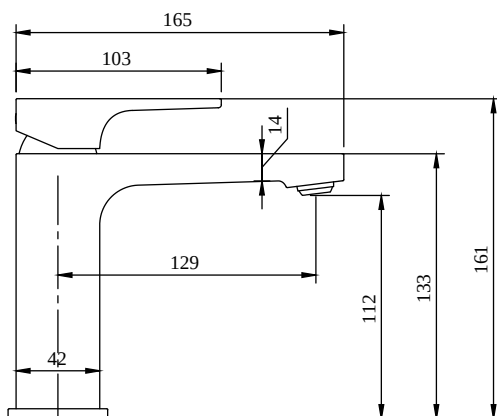

### PRODUCT INFORMATION

Article title	Villeroy & Boch Architectura Square Single-lever basin mixer with draw bar outlet fitting, Matt Black
Article number	TVW125001000K5
Assembly / Assembly type	Deck-mounted
Scope of delivery	1 x tap fitting , 1 x aerator key 1 x outlet fitting 1 x fastening 2 x connecting hoses 1 x installation instructions
Length in mm	165
Width in mm	50
Height in mm	161
Collection	Architectura Square
Weight in kg	1.68
Material	Brass
Surface	matt
Colour name	Matt Black
EAN number	4062373809914
Model number	TVW125001000
Air plus	An aerator enriches the water with air for a particularly soft, water-saving jet
Easy clean	Longer service life: optimum limescale removal by simply rubbing nozzles and aerators clean
Aqua smart	Sustainable, limited water flow: saving water without sacrificing on performance
Tap smartpressure	Constant water flow rate for washbasin mixers regardless of pressure fluctuations in the piping system
Length of spout in mm	130
Material	Brass
Volume	6,669
Angle jet regulator	7
Cartridge	Cartridge with ceramic discs
Handle position	Top
Number of tap holes	1
Swivel aerator	No
Water regulation	Water temperature is regulated 45° to each side
Thermostat	No
Cool Tap	No
Spray types	Comfort jet

## TECHNICAL DRAWINGS

## FLOW CHART

EXPLOSION DRAWINGS

**BILL OF MATERIALS**

No.	Article No.	Description	Quantity
1	TVP00000513000	Aerator set	1
5	TVP00000105000	Cartridge	1
8	TVP00000601000	Fastening set	1
10	TVP00000702000	Connecting hoses	1