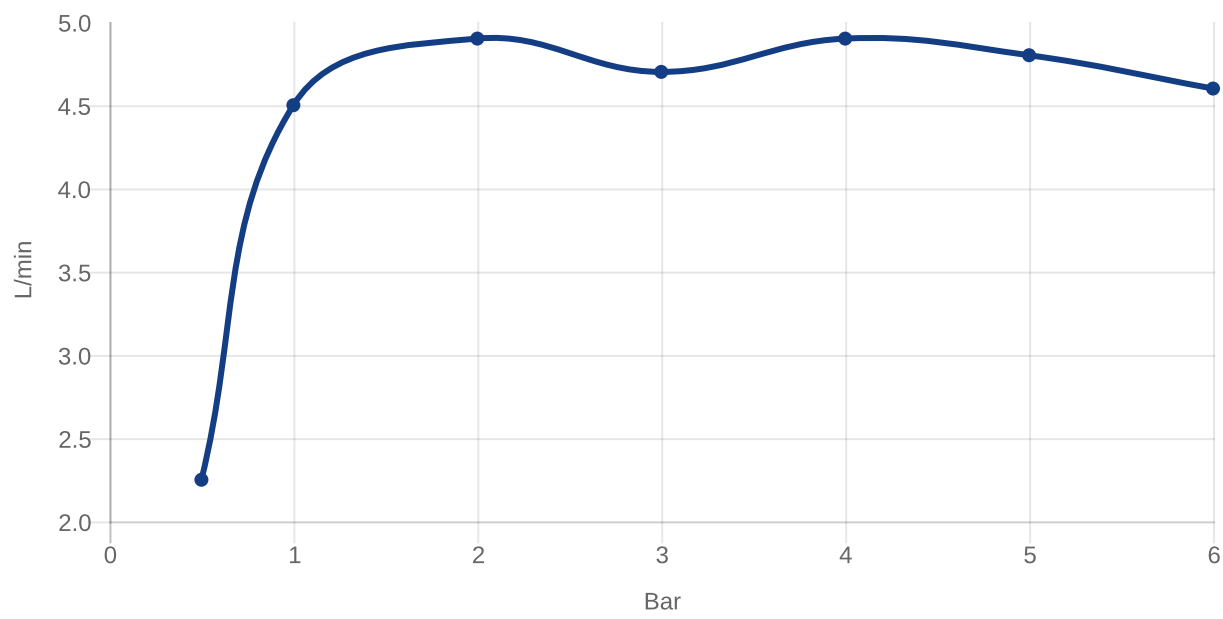

BASIN MIXERS ARCHITECTURA SQUARE

PRODUCT INFORMATION

Article title	Villeroy & Boch Architectura Square Single-lever basin mixer without waste, Brushed Gold
Article number	TVW12500400076
Assembly / Assembly type	Deck-mounted
Scope of delivery	1 x tap fitting , 1 x fastening 1 x installation instructions
Length in mm	165
Width in mm	50
Height in mm	161
Collection	Architectura Square
Weight in kg	1.424
Material	Brass
Surface	glossy
Colour name	Brushed Gold
EAN number	4062373809624
Model number	TVW125004000
Air plus	An aerator enriches the water with air for a particularly soft, water-saving jet
Easy clean	Longer service life: optimum limescale removal by simply rubbing nozzles and aerators clean
Aqua smart	Sustainable, limited water flow: saving water without sacrificing on performance
Tap smartpressure	Constant water flow rate for washbasin mixers regardless of pressure fluctuations in the piping system
Length of spout in mm	130
Material	Brass
Cartridge	Cartridge with ceramic discs
Swivel aerator	No
Thermostat	No
Cool Tap	No
Spray types	Comfort jet

COLOURS

Colour	Description	Article number	EAN	
	Brushed Gold	TVW12500400076	4062373809624	231 GBP

CHARACTERISTICS

An aerator enriches the water with air for a particularly soft, water-saving jet

Sustainable, limited water flow: saving water without sacrificing on performance

Longer service life: optimum limescale removal by simply rubbing nozzles and aerators clean

Constant water flow rate for washbasin mixers regardless of pressure fluctuations in the piping system

TECHNICAL DRAWINGS

TVW125004000

FLOW CHART

EXPLOSION DRAWINGS

BILL OF MATERIALS

No.	Article No.	Description	Quantity
1	TVP00000513000	Aerator set	1
5	TVP00000105000	Cartridge	1
8	TVP00000601000	Fastening set	1
10	TVP00000702000	Connecting hoses	1