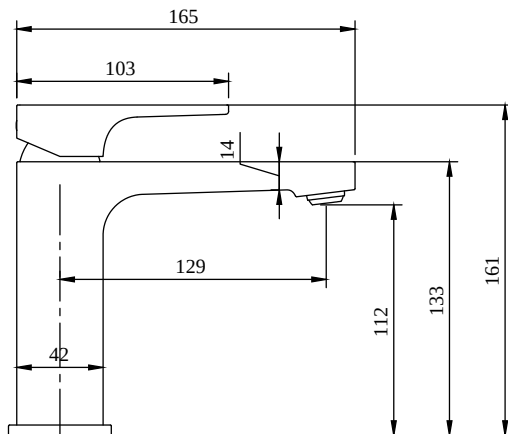

BASIN MIXERS ARCHITECTURA SQUARE

PRODUCT INFORMATION

Article title	Villeroy & Boch Architectura Square Single-lever basin mixer without waste, Brushed Gold
Article number	TVW12500400076
Assembly / Assembly type	Deck-mounted
Scope of delivery	1 x tap fitting , 1 x fastening 1 x installation instructions
Length in mm	165
Width in mm	50
Height in mm	161
Collection	Architectura Square
Weight in kg	1.424
Material	Brass
Surface	glossy
Colour name	Brushed Gold
EAN number	4062373809624
Model number	TVW125004000
Air plus	An aerator enriches the water with air for a particularly soft, water-saving jet
Easy clean	Longer service life: optimum limescale removal by simply rubbing nozzles and aerators clean
Aqua smart	Sustainable, limited water flow: saving water without sacrificing on performance
Tap smartpressure	Constant water flow rate for washbasin mixers regardless of pressure fluctuations in the piping system
Length of spout in mm	130
Material	Brass
Cartridge	Cartridge with ceramic discs
Swivel aerator	No
Thermostat	No
Cool Tap	No
Spray types	Comfort jet

COLOURS

Colour	Description	Article number	EAN	
	Brushed Gold	TVW12500400076	4062373809624	231 GBP

CHARACTERISTICS

An aerator enriches the water with air for a particularly soft, water-saving jet

Sustainable, limited water flow: saving water without sacrificing on performance

Longer service life: optimum limescale removal by simply rubbing nozzles and aerators clean

Constant water flow rate for washbasin mixers regardless of pressure fluctuations in the piping system

TECHNICAL DRAWINGS

TVW125004000

FLOW CHART

EXPLOSION DRAWINGS

BILL OF MATERIALS

No.	Article No.	Description	Quantity
1	TVP00000513000	Aerator set	1
5	TVP00000105000	Cartridge	1
8	TVP00000601000	Fastening set	1
10	TVP00000702000	Connecting hoses	1