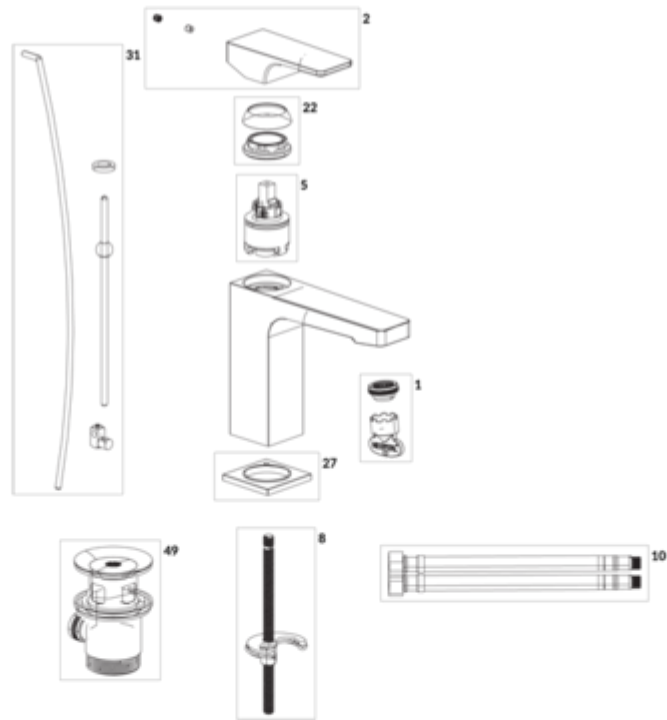

BASIN MIXERS ARCHITECTURA SQUARE

PRODUCT INFORMATION

Article title	Villeroy & Boch Architectura Square Single-lever basin mixer without waste, Brushed Gold
Article number	TVW12500400076
Assembly / Assembly type	Deck-mounted
Scope of delivery	1 x tap fitting , 1 x fastening 1 x installation instructions
Length in mm	165
Width in mm	50
Height in mm	161
Collection	Architectura Square
Weight in kg	1.424
Material	Brass
Surface	glossy
Colour name	Brushed Gold
EAN number	4062373809624
Model number	TVW125004000
Air plus	An aerator enriches the water with air for a particularly soft, water-saving jet
Easy clean	Longer service life: optimum limescale removal by simply rubbing nozzles and aerators clean
Aqua smart	Sustainable, limited water flow: saving water without sacrificing on performance
Tap smartpressure	Constant water flow rate for washbasin mixers regardless of pressure fluctuations in the piping system
Length of spout in mm	130
Material	Brass
Cartridge	Cartridge with ceramic discs
Swivel aerator	No
Thermostat	No
Cool Tap	No
Spray types	Comfort jet

Longer service life: optimum limescale removal by simply rubbing nozzles and aerators clean

Constant water flow rate for washbasin mixers regardless of pressure fluctuations in the piping system

TECHNICAL DRAWINGS

TVW125004000

FLOW CHART

EXPLOSION DRAWINGS

BILL OF MATERIALS

No.	Article No.	Description	Quantity
1	TVP00000513000	Aerator set	1
5	TVP00000105000	Cartridge	1
8	TVP00000601000	Fastening set	1
10	TVP00000702000	Connecting hoses	1