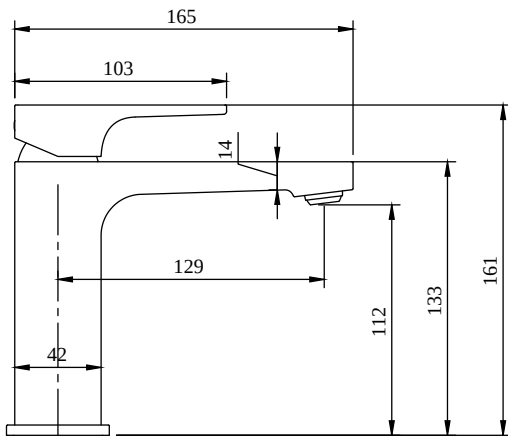

BASIN MIXERS ARCHITECTURA SQUARE

PRODUCT INFORMATION

Article title	Villeroy & Boch Architectura Square Single-lever basin mixer without waste, Brushed Nickel Matt
Article number	TVW12500400064
Assembly / Assembly type	Deck-mounted
Scope of delivery	1 x tap fitting , 1 x fastening 1 x installation instructions
Length in mm	165
Width in mm	50
Height in mm	161
Collection	Architectura Square
Weight in kg	1.424
Material	Brass
Surface	glossy
Colour name	Brushed Nickel Matt
EAN number	4062373810026
Model number	TVW125004000
Air plus	An aerator enriches the water with air for a particularly soft, water-saving jet
Easy clean	Longer service life: optimum limescale removal by simply rubbing nozzles and aerators clean
Aqua smart	Sustainable, limited water flow: saving water without sacrificing on performance
Tap smartpressure	Constant water flow rate for washbasin mixers regardless of pressure fluctuations in the piping system
Length of spout in mm	130
Material	Brass
Cartridge	Cartridge with ceramic discs
Swivel aerator	No
Thermostat	No
Cool Tap	No
Spray types	Comfort jet

COLOURS

Colour	Description	Article number	EAN	
	Brushed Nickel Matt	TVW12500400064	4062373810026	231 GBP

CHARACTERISTICS

An aerator enriches the water with air for a particularly soft, water-saving jet

Sustainable, limited water flow: saving water without sacrificing on performance

TVW125004000

FLOW CHART

EXPLOSION DRAWINGS

BILL OF MATERIALS

No.	Article No.	Description	Quantity
1	TVP00000513000	Aerator set	1
5	TVP00000105000	Cartridge	1
8	TVP00000601000	Fastening set	1
10	TVP00000702000	Connecting hoses	1