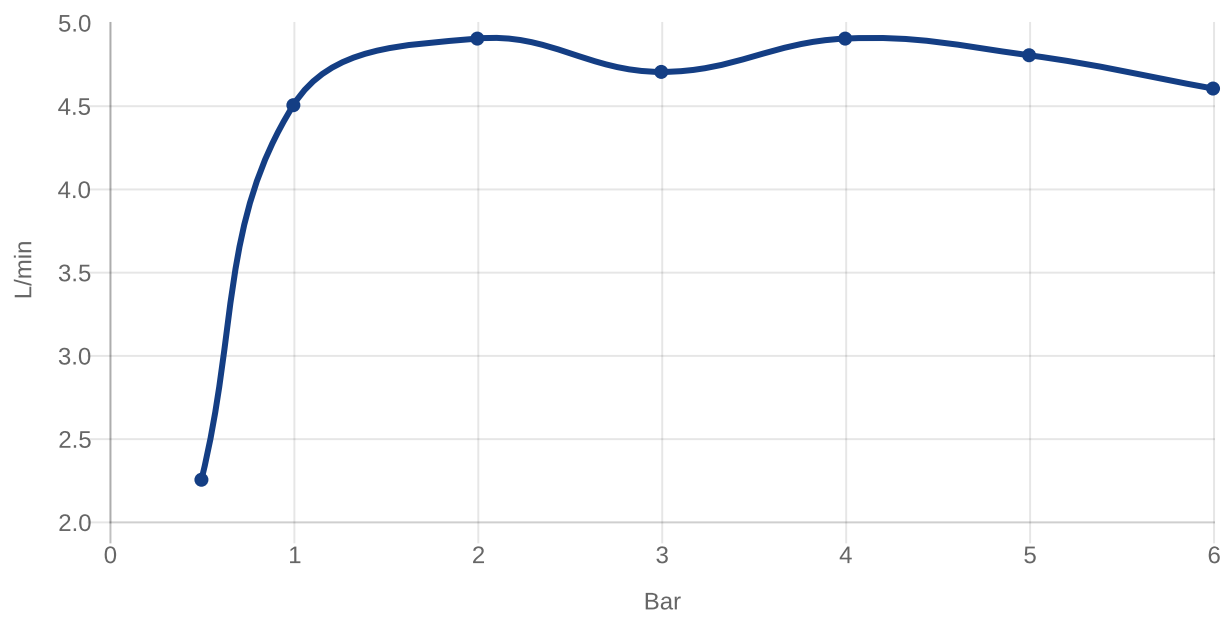

BASIN MIXERS ARCHITECTURA SQUARE

PRODUCT INFORMATION

Article title	Villeroy & Boch Architectura Square Single-lever basin mixer without waste, Brushed Nickel Matt
Article number	TVW12500400064
Assembly / Assembly type	Deck-mounted
Scope of delivery	1 x tap fitting , 1 x fastening 1 x installation instructions
Length in mm	165
Width in mm	50
Height in mm	161
Collection	Architectura Square
Weight in kg	1.424
Material	Brass
Surface	glossy
Colour name	Brushed Nickel Matt
EAN number	4062373810026
Model number	TVW125004000
Air plus	An aerator enriches the water with air for a particularly soft, water-saving jet
Easy clean	Longer service life: optimum limescale removal by simply rubbing nozzles and aerators clean
Aqua smart	Sustainable, limited water flow: saving water without sacrificing on performance
Tap smartpressure	Constant water flow rate for washbasin mixers regardless of pressure fluctuations in the piping system
Length of spout in mm	130
Material	Brass
Cartridge	Cartridge with ceramic discs
Swivel aerator	No
Thermostat	No
Cool Tap	No
Spray types	Comfort jet

COLOURS

Colour	Description	Article number	EAN	
	Brushed Nickel Matt	TVW12500400064	4062373810026	231 GBP

CHARACTERISTICS

An aerator enriches the water with air for a particularly soft, water-saving jet

Sustainable, limited water flow: saving water without sacrificing on performance

Longer service life: optimum limescale removal by simply rubbing nozzles and aerators clean

Constant water flow rate for washbasin mixers regardless of pressure fluctuations in the piping system

TECHNICAL DRAWINGS

TVW125004000

FLOW CHART

EXPLOSION DRAWINGS

BILL OF MATERIALS

No.	Article No.	Description	Quantity
1	TVP00000513000	Aerator set	1
5	TVP00000105000	Cartridge	1
8	TVP00000601000	Fastening set	1
10	TVP00000702000	Connecting hoses	1