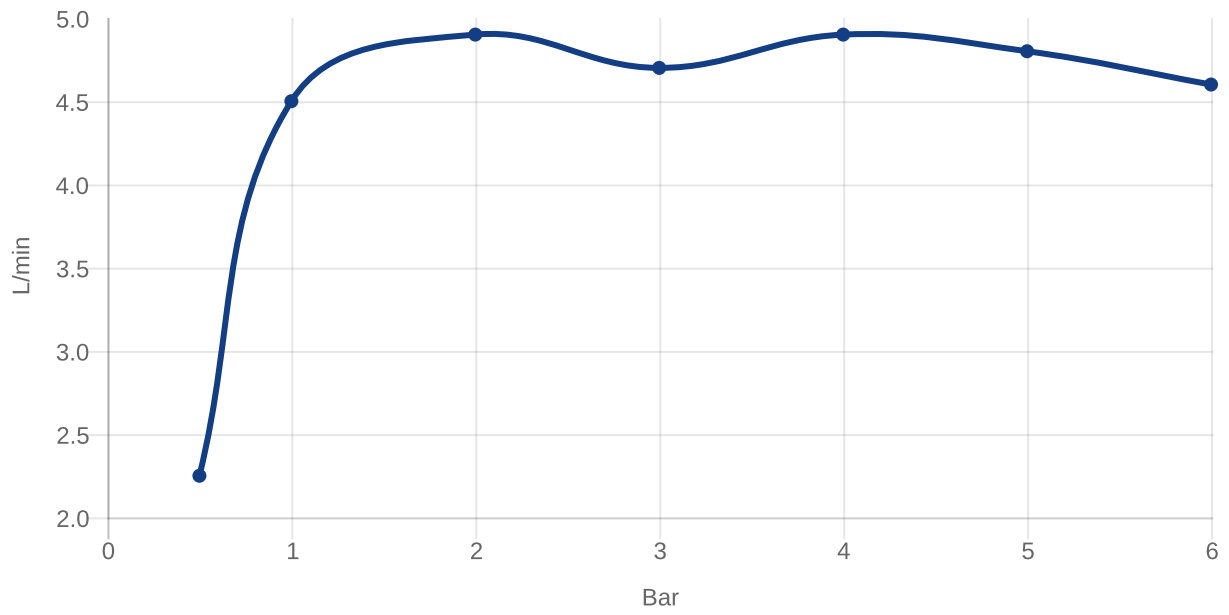

BASIN MIXERS ARCHITECTURA SQUARE

PRODUCT INFORMATION

Article title	Villeroy & Boch Architectura Square Single-lever basin mixer without waste, Matt Black
Article number	TVW125004000K5
Assembly / Assembly type	Deck-mounted
Scope of delivery	1 x tap fitting , 1 x fastening 1 x installation instructions
Length in mm	165
Width in mm	50
Height in mm	161
Collection	Architectura Square
Weight in kg	1.424
Material	Brass
Surface	matt
Colour name	Matt Black
EAN number	4062373809921
Model number	TVW125004000
Air plus	An aerator enriches the water with air for a particularly soft, water-saving jet
Easy clean	Longer service life: optimum limescale removal by simply rubbing nozzles and aerators clean
Aqua smart	Sustainable, limited water flow: saving water without sacrificing on performance
Tap smartpressure	Constant water flow rate for washbasin mixers regardless of pressure fluctuations in the piping system
Length of spout in mm	130
Material	Brass
Cartridge	Cartridge with ceramic discs
Swivel aerator	No
Thermostat	No
Cool Tap	No
Spray types	Comfort jet

COLOURS

Colour	Description	Article number	EAN	
	Matt Black	TVW125004000K5	4062373809921	231 GBP

CHARACTERISTICS

An aerator enriches the water with air for a particularly soft, water-saving jet

Sustainable, limited water flow: saving water without sacrificing on performance

Longer service life: optimum limescale removal by simply rubbing nozzles and aerators clean

Constant water flow rate for washbasin mixers regardless of pressure fluctuations in the piping system

TECHNICAL DRAWINGS

TVW125004000

FLOW CHART

EXPLOSION DRAWINGS

BILL OF MATERIALS

No.	Article No.	Description	Quantity
1	TVP00000513000	Aerator set	1
5	TVP00000105000	Cartridge	1
8	TVP00000601000	Fastening set	1
10	TVP00000702000	Connecting hoses	1