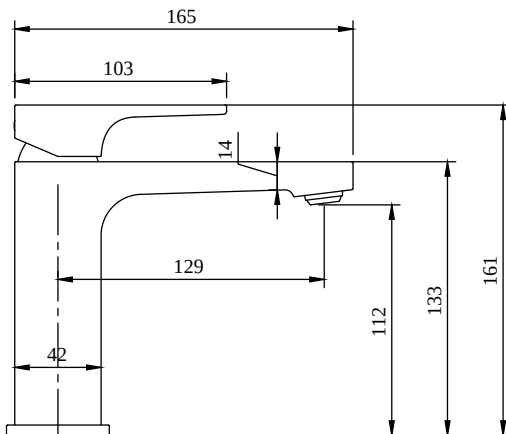

BASIN MIXERS ARCHITECTURA SQUARE

PRODUCT INFORMATION

Article title	Villeroy & Boch Architectura Square Single-lever basin mixer without waste, Matt Black
Article number	TVW125004000K5
Assembly / Assembly type	Deck-mounted
Scope of delivery	1 x tap fitting , 1 x fastening 1 x installation instructions
Length in mm	165
Width in mm	50
Height in mm	161
Collection	Architectura Square
Weight in kg	1.424
Material	Brass
Surface	matt
Colour name	Matt Black
EAN number	4062373809921
Model number	TVW125004000
Air plus	An aerator enriches the water with air for a particularly soft, water-saving jet
Easy clean	Longer service life: optimum limescale removal by simply rubbing nozzles and aerators clean
Aqua smart	Sustainable, limited water flow: saving water without sacrificing on performance
Tap smartpressure	Constant water flow rate for washbasin mixers regardless of pressure fluctuations in the piping system
Length of spout in mm	130
Material	Brass
Cartridge	Cartridge with ceramic discs
Swivel aerator	No
Thermostat	No
Cool Tap	No
Spray types	Comfort jet

COLOURS

Colour	Description	Article number	EAN	
	Matt Black	TVW125004000K5	4062373809921	231 GBP

CHARACTERISTICS

An aerator enriches the water with air for a particularly soft, water-saving jet

Sustainable, limited water flow: saving water without sacrificing on performance

TVW125004000

FLOW CHART

EXPLOSION DRAWINGS

BILL OF MATERIALS

No.	Article No.	Description	Quantity
1	TVP00000513000	Aerator set	1
5	TVP00000105000	Cartridge	1
8	TVP00000601000	Fastening set	1
10	TVP00000702000	Connecting hoses	1