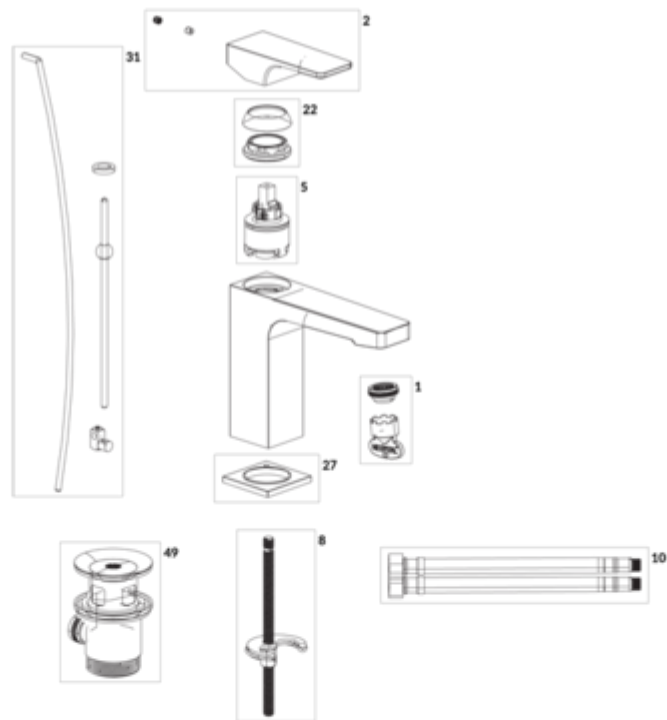

BASIN MIXERS ARCHITECTURA SQUARE

PRODUCT INFORMATION

Article title	Villeroy & Boch Architectura Square Single-lever basin mixer without waste, Matt Black
Article number	TVW125004000K5
Assembly / Assembly type	Deck-mounted
Scope of delivery	1 x tap fitting , 1 x fastening 1 x installation instructions
Length in mm	165
Width in mm	50
Height in mm	161
Collection	Architectura Square
Weight in kg	1.424
Material	Brass
Surface	matt
Colour name	Matt Black
EAN number	4062373809921
Model number	TVW125004000
Air plus	An aerator enriches the water with air for a particularly soft, water-saving jet
Easy clean	Longer service life: optimum limescale removal by simply rubbing nozzles and aerators clean
Aqua smart	Sustainable, limited water flow: saving water without sacrificing on performance
Tap smartpressure	Constant water flow rate for washbasin mixers regardless of pressure fluctuations in the piping system
Length of spout in mm	130
Material	Brass
Cartridge	Cartridge with ceramic discs
Swivel aerator	No
Thermostat	No
Cool Tap	No
Spray types	Comfort jet

COLOURS

Colour	Description	Article number	EAN	
	Matt Black	TVW125004000K5	4062373809921	231 GBP

CHARACTERISTICS

An aerator enriches the water with air for a particularly soft, water-saving jet

Sustainable, limited water flow: saving water without sacrificing on performance

Longer service life: optimum limescale removal by simply rubbing nozzles and aerators clean

Constant water flow rate for washbasin mixers regardless of pressure fluctuations in the piping system

TECHNICAL DRAWINGS

TVW125004000

FLOW CHART

EXPLOSION DRAWINGS

BILL OF MATERIALS

No.	Article No.	Description	Quantity
1	TVP00000513000	Aerator set	1
5	TVP00000105000	Cartridge	1
8	TVP00000601000	Fastening set	1
10	TVP00000702000	Connecting hoses	1