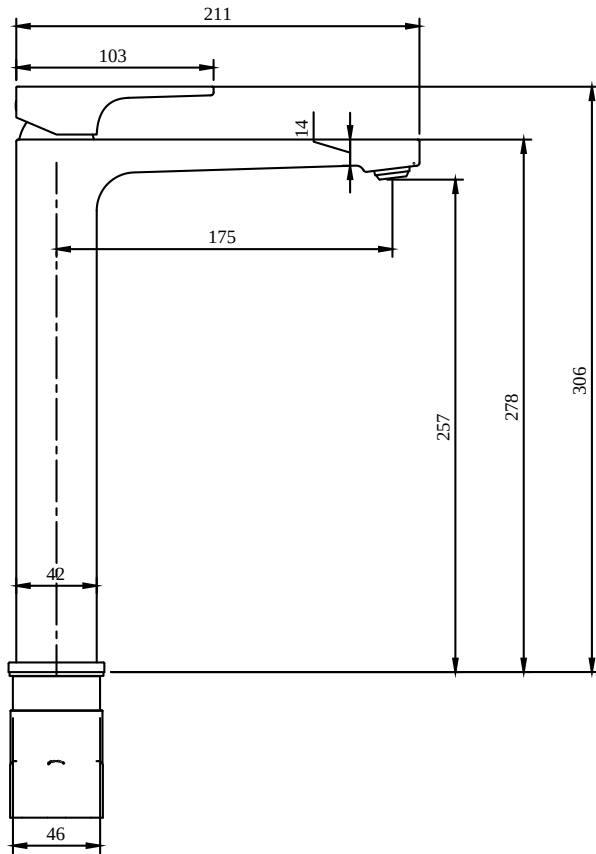

BASIN MIXERS ARCHITECTURA SQUARE

PRODUCT INFORMATION

Article title	Villeroy & Boch Architectura Square Tall single-lever basin mixer with push-open waste, Chrome
Article number	TVW12500200061
Assembly / Assembly type	Deck-mounted
Scope of delivery	1 x tap fitting , 1 x aerator key 1 x outlet fitting 1 x fastening 2 x connecting hoses 1 x installation instructions
Length in mm	211
Width in mm	50
Height in mm	306
Collection	Architectura Square
Weight in kg	2.64
Material	Brass
Surface	glossy
Colour name	Chrome
EAN number	4062373755648
Model number	TVW125002000
Air plus	An aerator enriches the water with air for a particularly soft, water-saving jet
Easy clean	Longer service life: optimum limescale removal by simply rubbing nozzles and aerators clean
Comfort plus	Practical tap fitting height, ideal for combination with surface-mounted washbasins
Aqua smart	Sustainable, limited water flow: saving water without sacrificing on performance
Tap smartpressure	Constant water flow rate for washbasin mixers regardless of pressure fluctuations in the piping system
Length of spout in mm	176
Material	Brass
Volume	9,488
Cartridge	Cartridge with ceramic discs
Handle position	Top
Number of tap holes	1
Swivel aerator	No
Water regulation	Water temperature is regulated 45° to each side
Thermostat	No
Cool Tap	No
Spray types	Comfort jet

Practical tap fitting height, ideal for combination with surface-mounted washbasins

Longer service life: optimum limescale removal by simply rubbing nozzles and aerators clean

Constant water flow rate for washbasin mixers regardless of pressure fluctuations in the piping system

TECHNICAL DRAWINGS

TVW125002000

FLOW CHART

EXPLOSION DRAWINGS

BILL OF MATERIALS

No.	Article No.	Description	Quantity
1	TVP00000513000	Aerator set	1
2	TVP12500100061	Handle set	1
5	TVP00000105000	Cartridge	1
8	TVP00000602000	Fastening set	1
10	TVP00000702000	Connecting hoses	1
27	TVP12500200061	Base ring	1
49	TVP00000301061	Push-Open waste	1