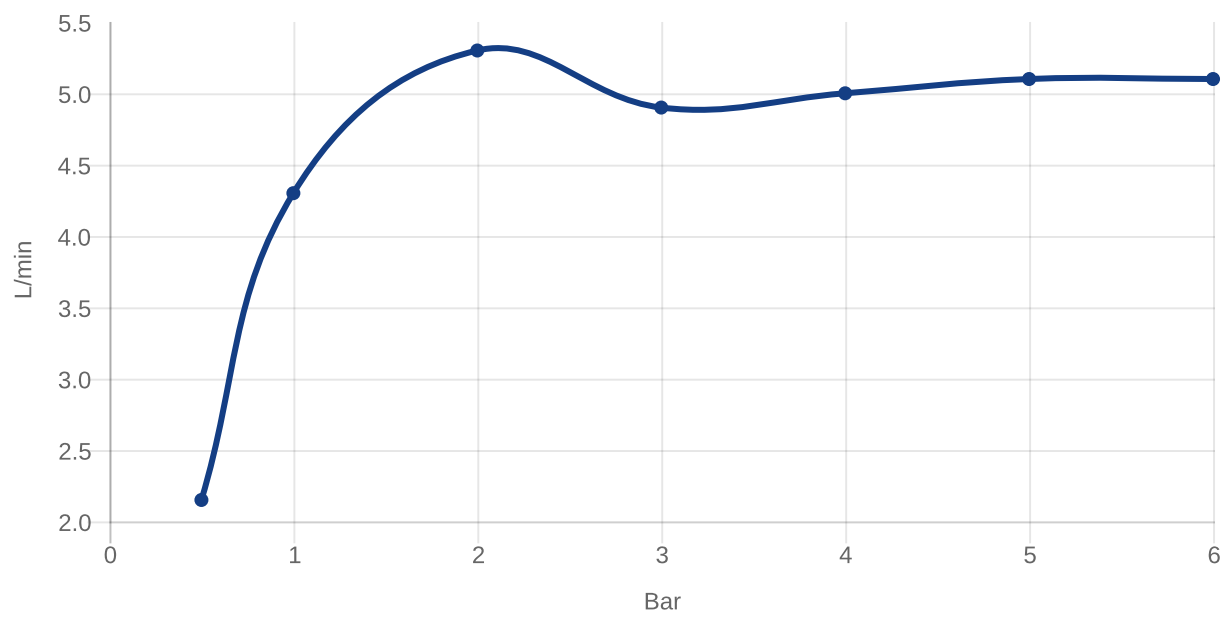

BASIN MIXERS ARCHITECTURA SQUARE

PRODUCT INFORMATION

Article title	Villeroy & Boch Architectura Square Tall single-lever basin mixer with push-open waste, Chrome
Article number	TVW12500200061
Assembly / Assembly type	Deck-mounted
Scope of delivery	1 x tap fitting , 1 x aerator key 1 x outlet fitting 1 x fastening 2 x connecting hoses 1 x installation instructions
Length in mm	211
Width in mm	50
Height in mm	306
Collection	Architectura Square
Weight in kg	2.64
Material	Brass
Surface	glossy
Colour name	Chrome
EAN number	4062373755648
Model number	TVW125002000
Air plus	An aerator enriches the water with air for a particularly soft, water-saving jet
Easy clean	Longer service life: optimum limescale removal by simply rubbing nozzles and aerators clean
Comfort plus	Practical tap fitting height, ideal for combination with surface-mounted washbasins
Aqua smart	Sustainable, limited water flow: saving water without sacrificing on performance
Tap smartpressure	Constant water flow rate for washbasin mixers regardless of pressure fluctuations in the piping system
Length of spout in mm	176
Material	Brass
Volume	9,488
Cartridge	Cartridge with ceramic discs
Handle position	Top
Number of tap holes	1
Swivel aerator	No
Water regulation	Water temperature is regulated 45° to each side
Thermostat	No
Cool Tap	No
Spray types	Comfort jet

Practical tap fitting height, ideal for combination with surface-mounted washbasins

Longer service life: optimum limescale removal by simply rubbing nozzles and aerators clean

Constant water flow rate for washbasin mixers regardless of pressure fluctuations in the piping system

TECHNICAL DRAWINGS

TVW125002000

FLOW CHART

EXPLOSION DRAWINGS

BILL OF MATERIALS

No.	Article No.	Description	Quantity
1	TVP00000513000	Aerator set	1
2	TVP12500100061	Handle set	1
5	TVP00000105000	Cartridge	1
8	TVP00000602000	Fastening set	1
10	TVP00000702000	Connecting hoses	1
27	TVP12500200061	Base ring	1
49	TVP00000301061	Push-Open waste	1