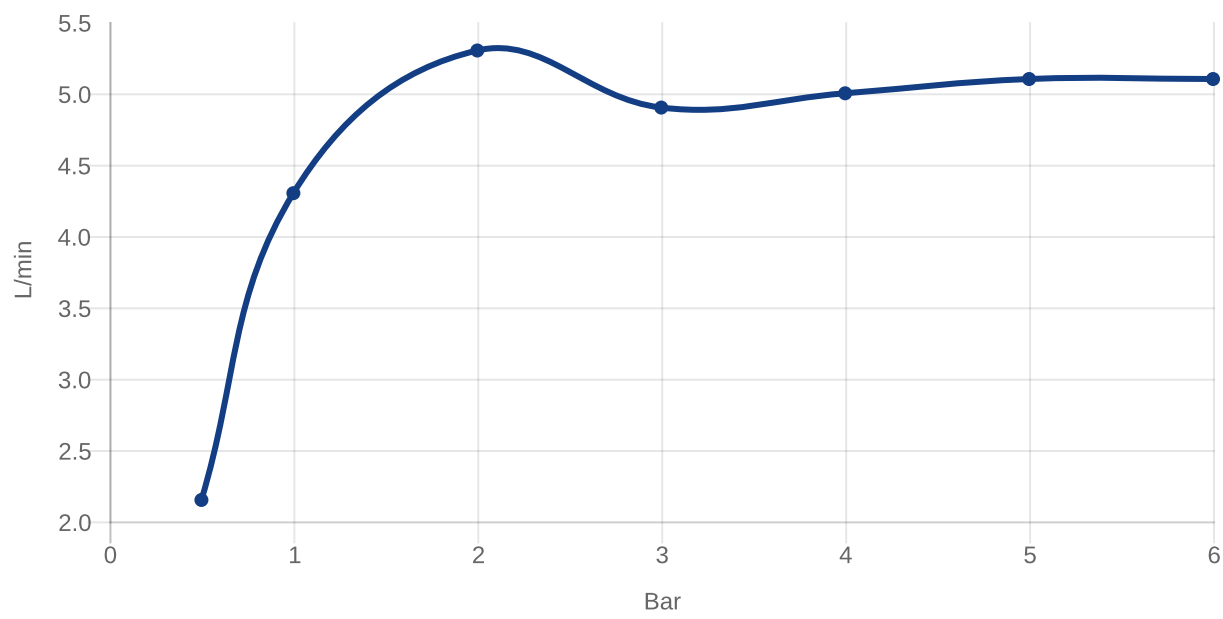

BASIN MIXERS ARCHITECTURA SQUARE

PRODUCT INFORMATION

Article title	Villeroy & Boch Architectura Square Tall single-lever basin mixer with push-open waste, Matt Black
Article number	TVW125002000K5
Assembly / Assembly type	Deck-mounted
Scope of delivery	1 x tap fitting , 1 x aerator key 1 x outlet fitting 1 x fastening 2 x connecting hoses 1 x installation instructions
Length in mm	211
Width in mm	50
Height in mm	306
Collection	Architectura Square
Weight in kg	2.64
Material	Brass
Surface	matt
Colour name	Matt Black
EAN number	4062373809938
Model number	TVW125002000
Air plus	An aerator enriches the water with air for a particularly soft, water-saving jet
Easy clean	Longer service life: optimum limescale removal by simply rubbing nozzles and aerators clean
Comfort plus	Practical tap fitting height, ideal for combination with surface-mounted washbasins
Aqua smart	Sustainable, limited water flow: saving water without sacrificing on performance
Tap smartpressure	Constant water flow rate for washbasin mixers regardless of pressure fluctuations in the piping system
Length of spout in mm	176
Material	Brass
Volume	9,488
Cartridge	Cartridge with ceramic discs
Handle position	Top
Number of tap holes	1
Swivel aerator	No
Water regulation	Water temperature is regulated 45° to each side
Thermostat	No
Cool Tap	No
Spray types	Comfort jet

Practical tap fitting height, ideal for combination with surface-mounted washbasins

Longer service life: optimum limescale removal by simply rubbing nozzles and aerators clean

Constant water flow rate for washbasin mixers regardless of pressure fluctuations in the piping system

TECHNICAL DRAWINGS

TVW125002000

FLOW CHART

EXPLOSION DRAWINGS

BILL OF MATERIALS

No.	Article No.	Description	Quantity
1	TVP00000513000	Aerator set	1
5	TVP00000105000	Cartridge	1
8	TVP00000602000	Fastening set	1
10	TVP00000702000	Connecting hoses	1