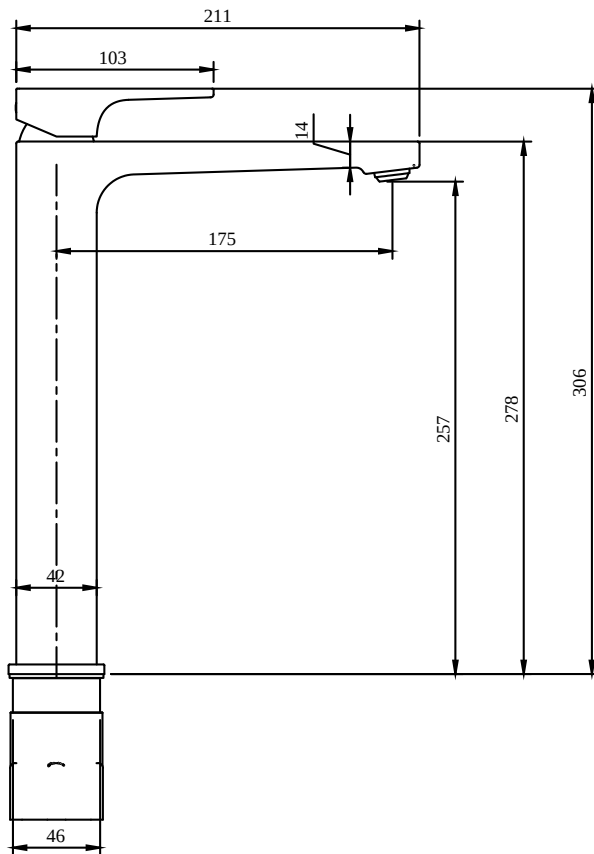

BASIN MIXERS ARCHITECTURA SQUARE

PRODUCT INFORMATION

Article title	Villeroy & Boch Architectura Square Tall single-lever basin mixer with push-open waste, Matt Black
Article number	TVW125002000K5
Assembly / Assembly type	Deck-mounted
Scope of delivery	1 x tap fitting , 1 x aerator key 1 x outlet fitting 1 x fastening 2 x connecting hoses 1 x installation instructions
Length in mm	211
Width in mm	50
Height in mm	306
Collection	Architectura Square
Weight in kg	2.64
Material	Brass
Surface	matt
Colour name	Matt Black
EAN number	4062373809938
Model number	TVW125002000
Air plus	An aerator enriches the water with air for a particularly soft, water-saving jet
Easy clean	Longer service life: optimum limescale removal by simply rubbing nozzles and aerators clean
Comfort plus	Practical tap fitting height, ideal for combination with surface-mounted washbasins
Aqua smart	Sustainable, limited water flow: saving water without sacrificing on performance
Tap smartpressure	Constant water flow rate for washbasin mixers regardless of pressure fluctuations in the piping system
Length of spout in mm	176
Material	Brass
Volume	9,488
Cartridge	Cartridge with ceramic discs
Handle position	Top
Number of tap holes	1
Swivel aerator	No
Water regulation	Water temperature is regulated 45° to each side
Thermostat	No
Cool Tap	No
Spray types	Comfort jet

Practical tap fitting height, ideal for combination with surface-mounted washbasins

Longer service life: optimum limescale removal by simply rubbing nozzles and aerators clean

Constant water flow rate for washbasin mixers regardless of pressure fluctuations in the piping system

TECHNICAL DRAWINGS

TVW125002000

FLOW CHART

EXPLOSION DRAWINGS

BILL OF MATERIALS

No.	Article No.	Description	Quantity
1	TVP00000513000	Aerator set	1
5	TVP00000105000	Cartridge	1
8	TVP00000602000	Fastening set	1
10	TVP00000702000	Connecting hoses	1