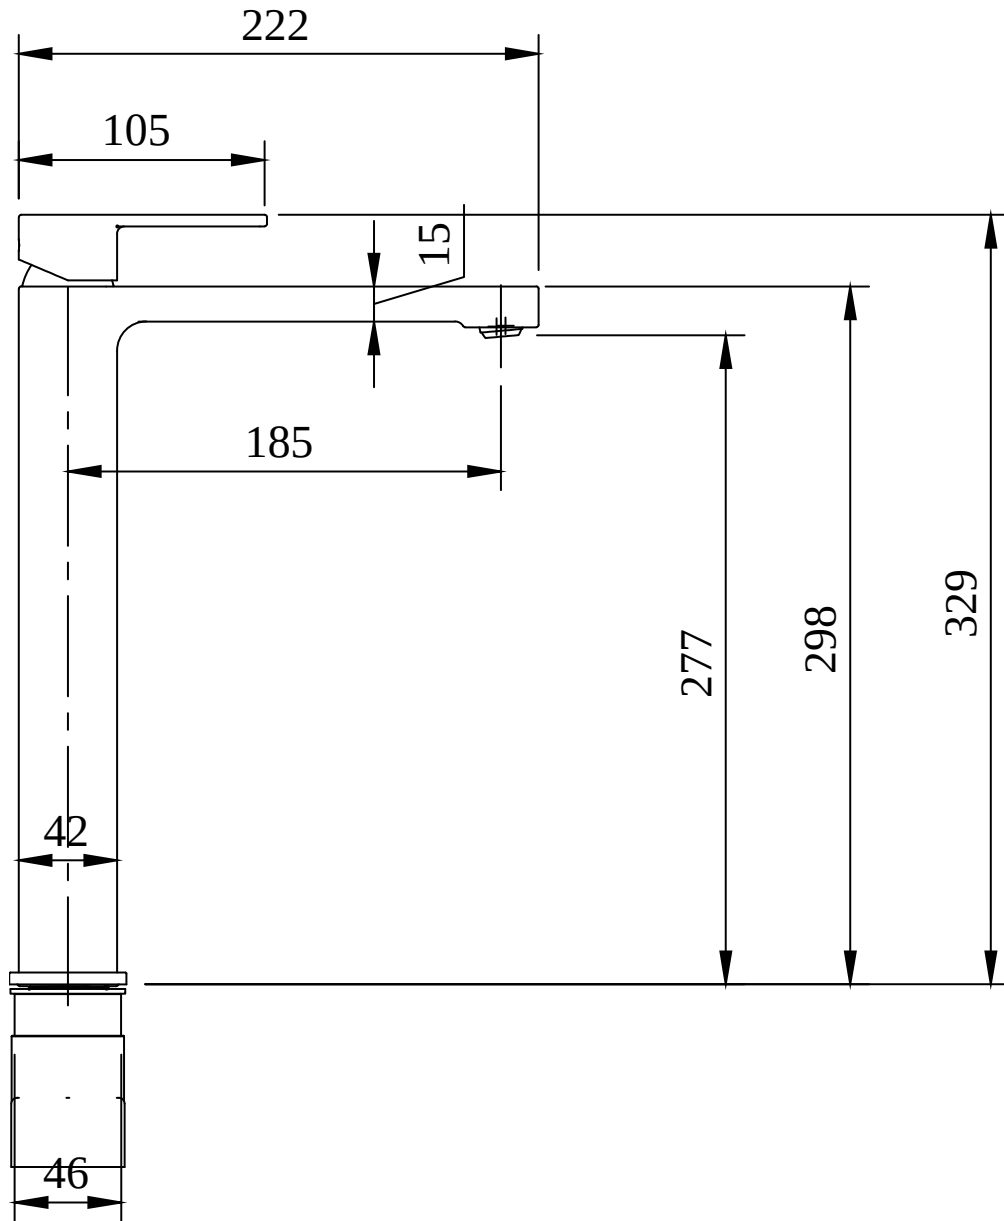

### PRODUCT INFORMATION

Article title	Villeroy & Boch Architectura Tall single-lever basin mixer with push-open waste, Chrome
Article number	TVW10300500061
Assembly / Assembly type	Deck-mounted
Scope of delivery	1 x tap fitting , 1 x aerator key 1 x outlet fitting 1 x fastening 2 x connecting hoses 1 x installation instructions
Length in mm	222
Width in mm	42
Height in mm	329
Collection	Architectura
Weight in kg	2.26
Material	Brass
Surface	glossy
Colour name	Chrome
EAN number	4062373691366
Model number	TVW103005000
Air plus	An aerator enriches the water with air for a particularly soft, water-saving jet
Easy clean	Longer service life: optimum limescale removal by simply rubbing nozzles and aerators clean
Comfort plus	Practical tap fitting height, ideal for combination with surface-mounted washbasins
Aqua smart	Sustainable, limited water flow: saving water without sacrificing on performance
Tap smartpressure	Constant water flow rate for washbasin mixers regardless of pressure fluctuations in the piping system
Length of spout in mm	185
Material	Brass
Volume	9,488
Angle jet regulator	5
Cartridge	Cartridge with ceramic discs
Swivel aerator	No
Thermostat	No
Cool Tap	No
Spray types	Comfort jet

Practical tap fitting height, ideal for combination with surface-mounted washbasins

Longer service life: optimum limescale removal by simply rubbing nozzles and aerators clean

Constant water flow rate for washbasin mixers regardless of pressure fluctuations in the piping system

TECHNICAL DRAWINGS

TVW103005000

## FLOW CHART

EXPLOSION DRAWINGS