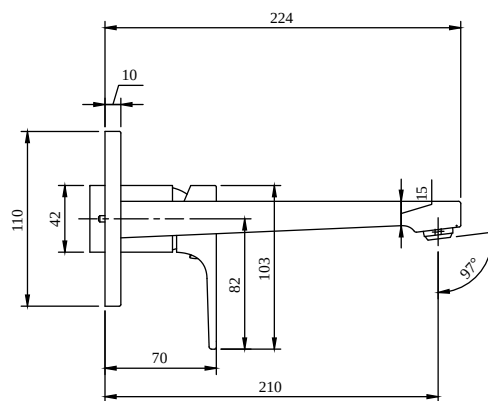

COLOURS

Colour	Description	Article number	EAN	
	Chrome	TVW12500300061	4062373755655	256 GBP

CHARACTERISTICS

An aerator enriches the water with air for a particularly soft, water-saving jet

Sustainable, limited water flow: saving water without sacrificing on performance

Longer service life: optimum limescale removal by simply rubbing nozzles and aerators clean

Constant water flow rate for washbasin mixers regardless of pressure fluctuations in the piping system

TECHNICAL DRAWINGS

TVW125003000