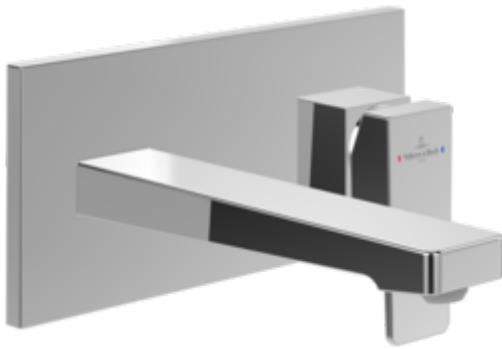

## BASIN MIXERS ARCHITECTURA SQUARE

### PRODUCT INFORMATION

Article title	Villeroy & Boch Architectura Square Single-lever basin mixer with push-open waste, Chrome
Article number	TVW12500300061
Assembly / Assembly type	wall-mounted
Scope of delivery	1 x tap fitting , 1 x aerator key 1 x outlet fitting 1 x installation instructions
Length in mm	224
Width in mm	230
Height in mm	110
Collection	Architectura Square
Weight in kg	2.86
Material	Brass
Surface	glossy
Colour name	Chrome
EAN number	4062373755655
Model number	TVW125003000
Air plus	An aerator enriches the water with air for a particularly soft, water-saving jet
Easy clean	Longer service life: optimum limescale removal by simply rubbing nozzles and aerators clean
Aqua smart	Sustainable, limited water flow: saving water without sacrificing on performance
Tap smartpressure	Constant water flow rate for washbasin mixers regardless of pressure fluctuations in the piping system
Length of spout in mm	147
Spacing of connection spigots in mm	130
Material	Brass
Volume	6,552
Cartridge	Cartridge with ceramic discs
Swivel aerator	No
Water regulation	Water temperature is regulated 45° to each side
Thermostat	No
Cool Tap	No
Spray types	Comfort jet