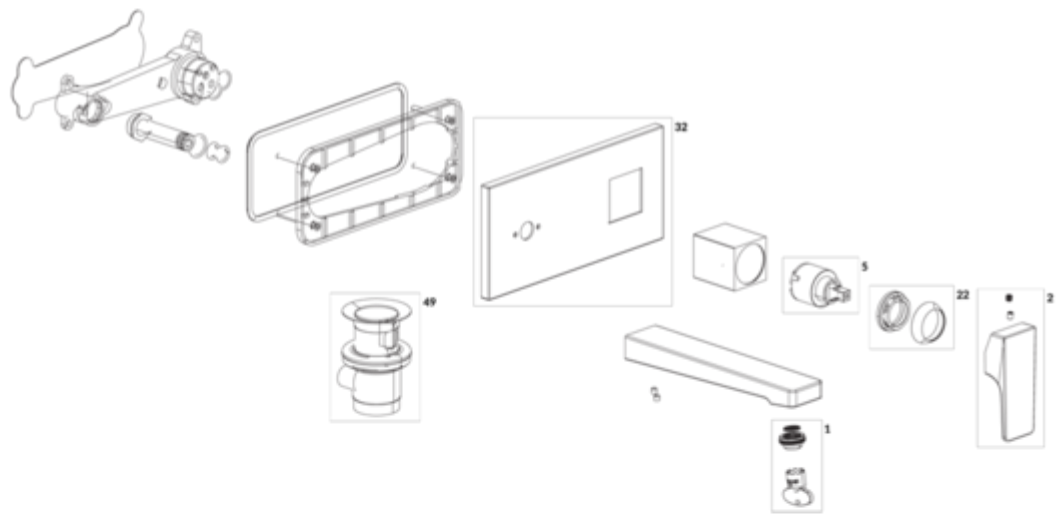

EXPLOSION DRAWINGS

BILL OF MATERIALS

No.	Article No.	Description	Quantity
1	TVP00000513000	Aerator set	1
2	TVP12500100061	Handle set	1
5	TVP00000102000	Cartridge	1
49	TVP00000301061	Push-Open waste	1