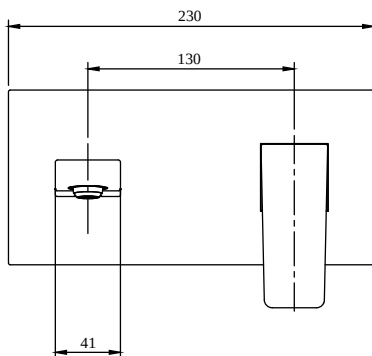

COLOURS

Colour	Description	Article number	EAN	
	Chrome	TVW12500300061	4062373755655	256 GBP

CHARACTERISTICS

An aerator enriches the water with air for a particularly soft, water-saving jet

Sustainable, limited water flow: saving water without sacrificing on performance

Longer service life: optimum limescale removal by simply rubbing nozzles and aerators clean

Constant water flow rate for washbasin mixers regardless of pressure fluctuations in the piping system

TECHNICAL DRAWINGS

TVW125003000