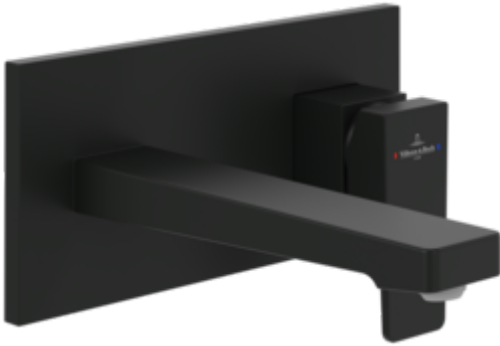

BASIN MIXERS ARCHITECTURA SQUARE

PRODUCT INFORMATION

Article title	Villeroy & Boch Architectura Square Single-lever basin mixer with push-open waste, Matt Black
Article number	TVW125003000K5
Assembly / Assembly type	wall-mounted
Scope of delivery	1 x tap fitting , 1 x aerator key 1 x outlet fitting 1 x installation instructions
Length in mm	224
Width in mm	230
Height in mm	110
Collection	Architectura Square
Weight in kg	2.86
Material	Brass
Surface	matt
Colour name	Matt Black
EAN number	4062373809945
Model number	TVW125003000
Air plus	An aerator enriches the water with air for a particularly soft, water-saving jet
Easy clean	Longer service life: optimum limescale removal by simply rubbing nozzles and aerators clean
Aqua smart	Sustainable, limited water flow: saving water without sacrificing on performance
Tap smartpressure	Constant water flow rate for washbasin mixers regardless of pressure fluctuations in the piping system
Length of spout in mm	147
Spacing of connection spigots in mm	130
Material	Brass
Volume	6,552
Cartridge	Cartridge with ceramic discs
Swivel aerator	No
Water regulation	Water temperature is regulated 45° to each side
Thermostat	No
Cool Tap	No
Spray types	Comfort jet

COLOURS

Colour	Description	Article number	EAN	
	Matt Black	TVW125003000K5	4062373809945	358 GBP

CHARACTERISTICS

An aerator enriches the water with air for a particularly soft, water-saving jet

Sustainable, limited water flow: saving water without sacrificing on performance

Longer service life: optimum limescale removal by simply rubbing nozzles and aerators clean

Constant water flow rate for washbasin mixers regardless of pressure fluctuations in the piping system

TECHNICAL DRAWINGS