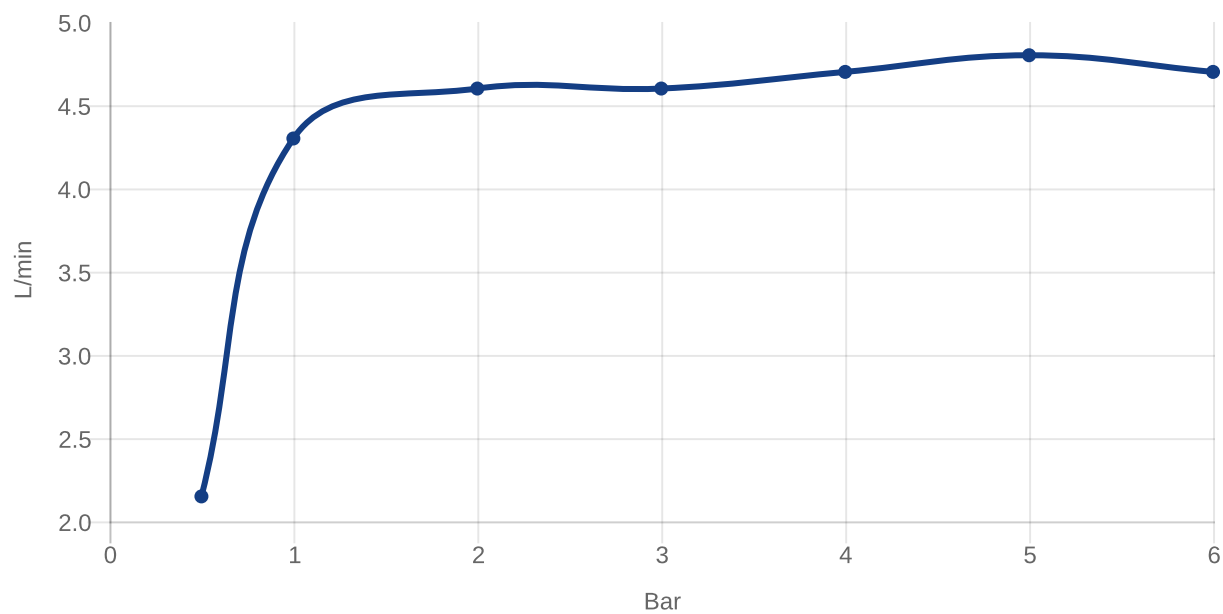

BASIN MIXERS ARCHITECTURA SQUARE

PRODUCT INFORMATION

Article title	Villeroy & Boch Architectura Square Single-lever basin mixer with push-open waste, Matt Black
Article number	TVW125003000K5
Assembly / Assembly type	wall-mounted
Scope of delivery	1 x tap fitting , 1 x aerator key 1 x outlet fitting 1 x installation instructions
Length in mm	224
Width in mm	230
Height in mm	110
Collection	Architectura Square
Weight in kg	2.86
Material	Brass
Surface	matt
Colour name	Matt Black
EAN number	4062373809945
Model number	TVW125003000
Air plus	An aerator enriches the water with air for a particularly soft, water-saving jet
Easy clean	Longer service life: optimum limescale removal by simply rubbing nozzles and aerators clean
Aqua smart	Sustainable, limited water flow: saving water without sacrificing on performance
Tap smartpressure	Constant water flow rate for washbasin mixers regardless of pressure fluctuations in the piping system
Length of spout in mm	147
Spacing of connection spigots in mm	130
Material	Brass
Volume	6,552
Cartridge	Cartridge with ceramic discs
Swivel aerator	No
Water regulation	Water temperature is regulated 45° to each side
Thermostat	No
Cool Tap	No
Spray types	Comfort jet

COLOURS

Colour	Description	Article number	EAN	
	Matt Black	TVW125003000K5	4062373809945	358 GBP

CHARACTERISTICS

An aerator enriches the water with air for a particularly soft, water-saving jet

Sustainable, limited water flow: saving water without sacrificing on performance

Longer service life: optimum limescale removal by simply rubbing nozzles and aerators clean

Constant water flow rate for washbasin mixers regardless of pressure fluctuations in the piping system

TECHNICAL DRAWINGS

TVW125003000

FLOW CHART

EXPLOSION DRAWINGS

BILL OF MATERIALS

No.	Article No.	Description	Quantity
1	TVP00000513000	Aerator set	1
5	TVP00000102000	Cartridge	1
30	TVP10400600000	Check valve	1