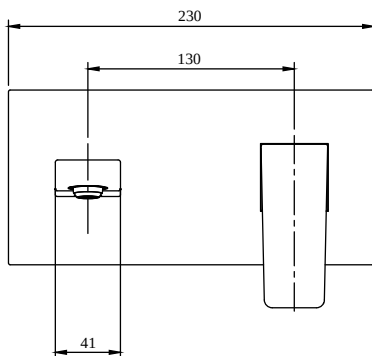

BASIN MIXERS ARCHITECTURA SQUARE

PRODUCT INFORMATION

Article title	Villeroy & Boch Architectura Square Single-lever basin mixer with push-open waste, Matt Black
Article number	TVW125003000K5
Assembly / Assembly type	wall-mounted
Scope of delivery	1 x tap fitting , 1 x aerator key 1 x outlet fitting 1 x installation instructions
Length in mm	224
Width in mm	230
Height in mm	110
Collection	Architectura Square
Weight in kg	2.86
Material	Brass
Surface	matt
Colour name	Matt Black
EAN number	4062373809945
Model number	TVW125003000
Air plus	An aerator enriches the water with air for a particularly soft, water-saving jet
Easy clean	Longer service life: optimum limescale removal by simply rubbing nozzles and aerators clean
Aqua smart	Sustainable, limited water flow: saving water without sacrificing on performance
Tap smartpressure	Constant water flow rate for washbasin mixers regardless of pressure fluctuations in the piping system
Length of spout in mm	147
Spacing of connection spigots in mm	130
Material	Brass
Volume	6,552
Cartridge	Cartridge with ceramic discs
Swivel aerator	No
Water regulation	Water temperature is regulated 45° to each side
Thermostat	No
Cool Tap	No
Spray types	Comfort jet

COLOURS

Colour	Description	Article number	EAN	
	Matt Black	TVW125003000K5	4062373809945	358 GBP

CHARACTERISTICS

An aerator enriches the water with air for a particularly soft, water-saving jet

Sustainable, limited water flow: saving water without sacrificing on performance

TVW125003000

FLOW CHART

EXPLOSION DRAWINGS

BILL OF MATERIALS

No.	Article No.	Description	Quantity
1	TVP00000513000	Aerator set	1
5	TVP00000102000	Cartridge	1
30	TVP10400600000	Check valve	1