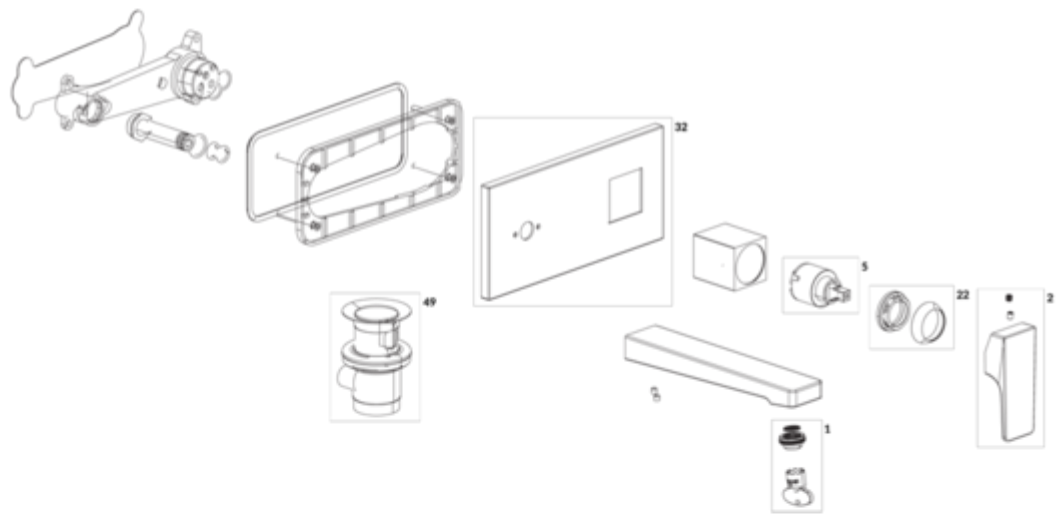

BASIN MIXERS ARCHITECTURA SQUARE

PRODUCT INFORMATION

Article title	Villeroy & Boch Architectura Square Single-lever basin mixer with push-open waste, Matt Black
Article number	TVW125003000K5
Assembly / Assembly type	wall-mounted
Scope of delivery	1 x tap fitting , 1 x aerator key 1 x outlet fitting 1 x installation instructions
Length in mm	224
Width in mm	230
Height in mm	110
Collection	Architectura Square
Weight in kg	2.86
Material	Brass
Surface	matt
Colour name	Matt Black
EAN number	4062373809945
Model number	TVW125003000
Air plus	An aerator enriches the water with air for a particularly soft, water-saving jet
Easy clean	Longer service life: optimum limescale removal by simply rubbing nozzles and aerators clean
Aqua smart	Sustainable, limited water flow: saving water without sacrificing on performance
Tap smartpressure	Constant water flow rate for washbasin mixers regardless of pressure fluctuations in the piping system
Length of spout in mm	147
Spacing of connection spigots in mm	130
Material	Brass
Volume	6,552
Cartridge	Cartridge with ceramic discs
Swivel aerator	No
Water regulation	Water temperature is regulated 45° to each side
Thermostat	No
Cool Tap	No
Spray types	Comfort jet

COLOURS

Colour	Description	Article number	EAN	
	Matt Black	TVW125003000K5	4062373809945	358 GBP

CHARACTERISTICS

An aerator enriches the water with air for a particularly soft, water-saving jet

Sustainable, limited water flow: saving water without sacrificing on performance

Longer service life: optimum limescale removal by simply rubbing nozzles and aerators clean

Constant water flow rate for washbasin mixers regardless of pressure fluctuations in the piping system

TECHNICAL DRAWINGS

TVW125003000

FLOW CHART

EXPLOSION DRAWINGS

BILL OF MATERIALS

No.	Article No.	Description	Quantity
1	TVP00000513000	Aerator set	1
5	TVP00000102000	Cartridge	1
30	TVP10400600000	Check valve	1