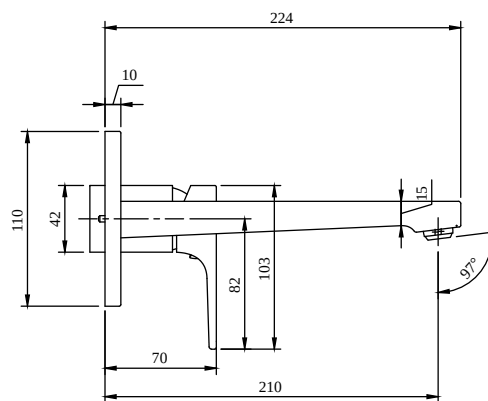

BASIN MIXERS ARCHITECTURA SQUARE

PRODUCT INFORMATION

Article title	Villeroy & Boch Architectura Square Single-lever basin mixer with push-open waste, Matt Black
Article number	TVW125003000K5
Assembly / Assembly type	wall-mounted
Scope of delivery	1 x tap fitting , 1 x aerator key 1 x outlet fitting 1 x installation instructions
Length in mm	224
Width in mm	230
Height in mm	110
Collection	Architectura Square
Weight in kg	2.86
Material	Brass
Surface	matt
Colour name	Matt Black
EAN number	4062373809945
Model number	TVW125003000
Air plus	An aerator enriches the water with air for a particularly soft, water-saving jet
Easy clean	Longer service life: optimum limescale removal by simply rubbing nozzles and aerators clean
Aqua smart	Sustainable, limited water flow: saving water without sacrificing on performance
Tap smartpressure	Constant water flow rate for washbasin mixers regardless of pressure fluctuations in the piping system
Length of spout in mm	147
Spacing of connection spigots in mm	130
Material	Brass
Volume	6,552
Cartridge	Cartridge with ceramic discs
Swivel aerator	No
Water regulation	Water temperature is regulated 45° to each side
Thermostat	No
Cool Tap	No
Spray types	Comfort jet

COLOURS

Colour	Description	Article number	EAN	
	Matt Black	TVW125003000K5	4062373809945	358 GBP

CHARACTERISTICS

An aerator enriches the water with air for a particularly soft, water-saving jet

Sustainable, limited water flow: saving water without sacrificing on performance

TVW125003000

FLOW CHART

EXPLOSION DRAWINGS

BILL OF MATERIALS

No.	Article No.	Description	Quantity
1	TVP00000513000	Aerator set	1
5	TVP00000102000	Cartridge	1
30	TVP10400600000	Check valve	1