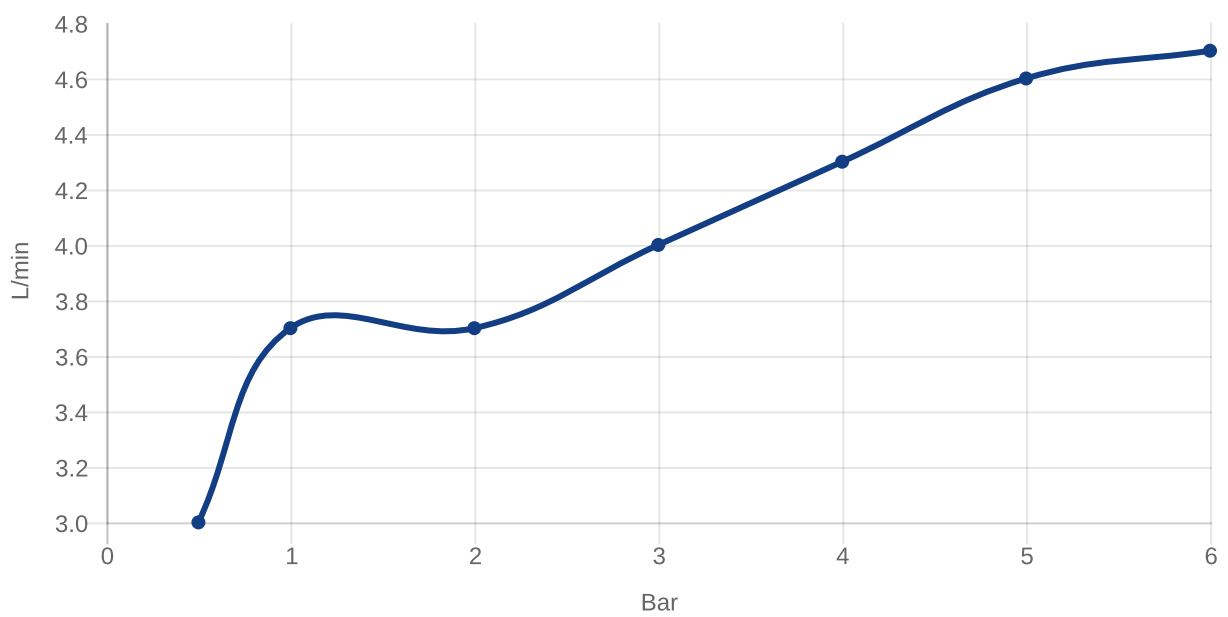

BASIN MIXERS ARCHITECTURA

PRODUCT INFORMATION

Article title	Villeroy & Boch Architectura Single-lever basin mixer with push-open waste, Chrome
Article number	TVW10311211061
Assembly / Assembly type	wall-mounted
Scope of delivery	1 x tap fitting , 1 x aerator key 1 x outlet fitting 1 x installation instructions
Length in mm	227
Width in mm	260
Height in mm	115
Collection	Architectura
Weight in kg	2.288
Material	Brass
Surface	glossy
Colour name	Chrome
EAN number	4051202465551
Model number	TVW103112110
Air plus	An aerator enriches the water with air for a particularly soft, water-saving jet
Easy clean	Longer service life: optimum limescale removal by simply rubbing nozzles and aerators clean
Aqua smart	Sustainable, limited water flow: saving water without sacrificing on performance
Tap smartpressure	Constant water flow rate for washbasin mixers regardless of pressure fluctuations in the piping system
Length of spout in mm	147
Recommended installation width in mm	130
Material	Brass
Volume	6,552
Angle jet regulator	90
Cartridge	Cartridge with ceramic discs
Swivel aerator	No
Thermostat	No
Cool Tap	No
Spray types	Comfort jet

COLOURS

Colour	Description	Article number	EAN	
	Chrome	TVW10311211061	4051202465551	251 GBP

CHARACTERISTICS

An aerator enriches the water with air for a particularly soft, water-saving jet

Sustainable, limited water flow: saving water without sacrificing on performance

Longer service life: optimum limescale removal by simply rubbing nozzles and aerators clean

Constant water flow rate for washbasin mixers regardless of pressure fluctuations in the piping system

TECHNICAL DRAWINGS

TVW103112110

FLOW CHART

EXPLOSION DRAWINGS

BILL OF MATERIALS

No.	Article No.	Description	Quantity
1	TVP00000513000	Aerator set	1
2	TVP10300408061	Handle set	1
5	TVP00000102000	Cartridge	1
32	TVP00001016061	Cover plate	1
49	TVP00000301061	Push-Open waste	1