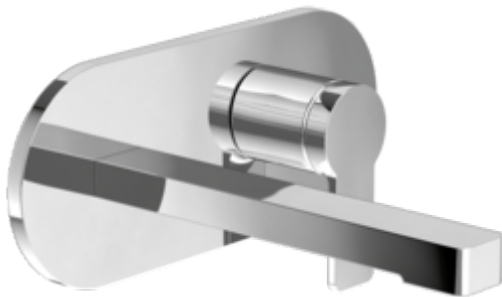

BASIN MIXERS ARCHITECTURA

PRODUCT INFORMATION

Article title	Villeroy & Boch Architectura Single-lever basin mixer with push-open waste, Chrome
Article number	TVW10311211061
Assembly / Assembly type	wall-mounted
Scope of delivery	1 x tap fitting , 1 x aerator key 1 x outlet fitting 1 x installation instructions
Length in mm	227
Width in mm	260
Height in mm	115
Collection	Architectura
Weight in kg	2.288
Material	Brass
Surface	glossy
Colour name	Chrome
EAN number	4051202465551
Model number	TVW103112110
Air plus	An aerator enriches the water with air for a particularly soft, water-saving jet
Easy clean	Longer service life: optimum limescale removal by simply rubbing nozzles and aerators clean
Aqua smart	Sustainable, limited water flow: saving water without sacrificing on performance
Tap smartpressure	Constant water flow rate for washbasin mixers regardless of pressure fluctuations in the piping system
Length of spout in mm	147
Recommended installation width in mm	130
Material	Brass
Volume	6,552
Angle jet regulator	90
Cartridge	Cartridge with ceramic discs
Swivel aerator	No
Thermostat	No
Cool Tap	No
Spray types	Comfort jet

COLOURS

Colour	Description	Article number	EAN	
	Chrome	TVW10311211061	4051202465551	251 GBP

CHARACTERISTICS

An aerator enriches the water with air for a particularly soft, water-saving jet

Sustainable, limited water flow: saving water without sacrificing on performance

Longer service life: optimum limescale removal by simply rubbing nozzles and aerators clean

Constant water flow rate for washbasin mixers regardless of pressure fluctuations in the piping system

TECHNICAL DRAWINGS