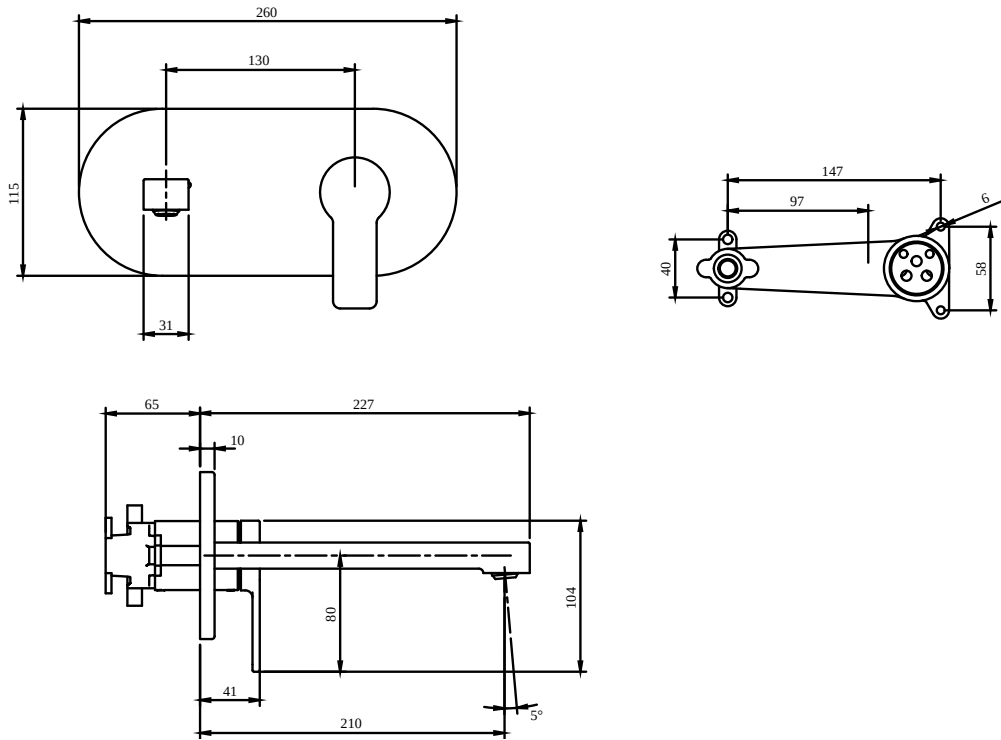

BASIN MIXERS ARCHITECTURA

PRODUCT INFORMATION

Article title	Villeroy & Boch Architectura Single-lever basin mixer with push-open waste, Chrome
Article number	TVW10311211061
Assembly / Assembly type	wall-mounted
Scope of delivery	1 x tap fitting , 1 x aerator key 1 x outlet fitting 1 x installation instructions
Length in mm	227
Width in mm	260
Height in mm	115
Collection	Architectura
Weight in kg	2.288
Material	Brass
Surface	glossy
Colour name	Chrome
EAN number	4051202465551
Model number	TVW103112110
Air plus	An aerator enriches the water with air for a particularly soft, water-saving jet
Easy clean	Longer service life: optimum limescale removal by simply rubbing nozzles and aerators clean
Aqua smart	Sustainable, limited water flow: saving water without sacrificing on performance
Tap smartpressure	Constant water flow rate for washbasin mixers regardless of pressure fluctuations in the piping system
Length of spout in mm	147
Recommended installation width in mm	130
Material	Brass
Volume	6,552
Angle jet regulator	90
Cartridge	Cartridge with ceramic discs
Swivel aerator	No
Thermostat	No
Cool Tap	No
Spray types	Comfort jet

COLOURS

Colour	Description	Article number	EAN	
	Chrome	TVW10311211061	4051202465551	251 GBP

CHARACTERISTICS

An aerator enriches the water with air for a particularly soft, water-saving jet

Sustainable, limited water flow: saving water without sacrificing on performance

TVW103112110

FLOW CHART

EXPLOSION DRAWINGS

BILL OF MATERIALS

No.	Article No.	Description	Quantity
1	TVP00000513000	Aerator set	1
2	TVP10300408061	Handle set	1
5	TVP00000102000	Cartridge	1
32	TVP00001016061	Cover plate	1
49	TVP00000301061	Push-Open waste	1