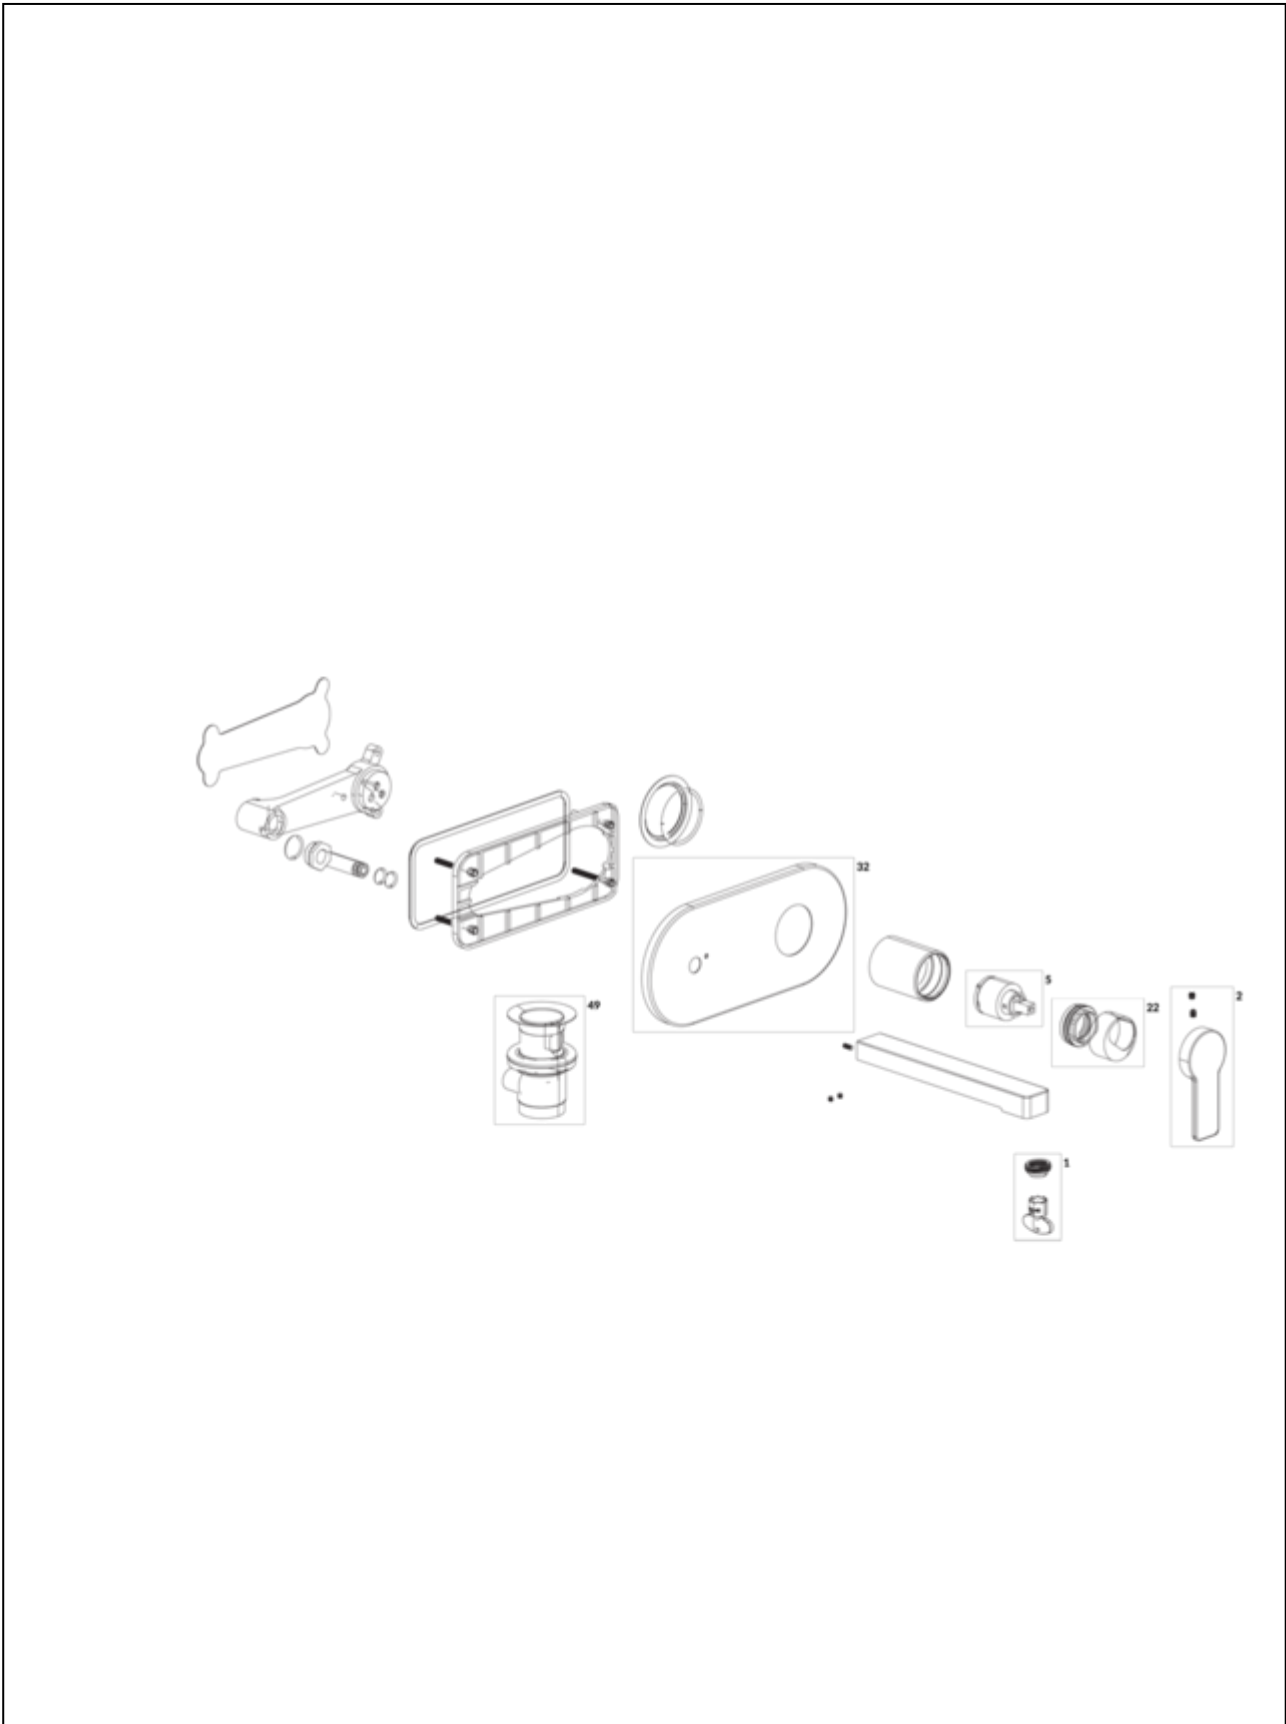

BASIN MIXERS ARCHITECTURA

PRODUCT INFORMATION

Article title	Villeroy & Boch Architectura Single-lever basin mixer with push-open waste, Chrome
Article number	TVW10311211061
Assembly / Assembly type	wall-mounted
Scope of delivery	1 x tap fitting , 1 x aerator key 1 x outlet fitting 1 x installation instructions
Length in mm	227
Width in mm	260
Height in mm	115
Collection	Architectura
Weight in kg	2.288
Material	Brass
Surface	glossy
Colour name	Chrome
EAN number	4051202465551
Model number	TVW103112110
Air plus	An aerator enriches the water with air for a particularly soft, water-saving jet
Easy clean	Longer service life: optimum limescale removal by simply rubbing nozzles and aerators clean
Aqua smart	Sustainable, limited water flow: saving water without sacrificing on performance
Tap smartpressure	Constant water flow rate for washbasin mixers regardless of pressure fluctuations in the piping system
Length of spout in mm	147
Recommended installation width in mm	130
Material	Brass
Volume	6,552
Angle jet regulator	90
Cartridge	Cartridge with ceramic discs
Swivel aerator	No
Thermostat	No
Cool Tap	No
Spray types	Comfort jet

COLOURS

Colour	Description	Article number	EAN	
	Chrome	TVW10311211061	4051202465551	251 GBP

CHARACTERISTICS

An aerator enriches the water with air for a particularly soft, water-saving jet

Sustainable, limited water flow: saving water without sacrificing on performance

Longer service life: optimum limescale removal by simply rubbing nozzles and aerators clean

Constant water flow rate for washbasin mixers regardless of pressure fluctuations in the piping system

TECHNICAL DRAWINGS

TVW103112110

FLOW CHART

EXPLOSION DRAWINGS

BILL OF MATERIALS

No.	Article No.	Description	Quantity
1	TVP00000513000	Aerator set	1
2	TVP10300408061	Handle set	1
5	TVP00000102000	Cartridge	1
32	TVP00001016061	Cover plate	1
49	TVP00000301061	Push-Open waste	1