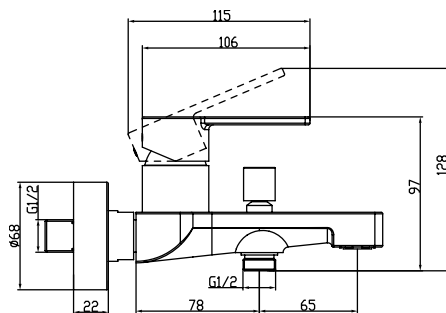

BATH & SHOWER MIXER ARCHITECTURA

PRODUCT INFORMATION

Article title	Villeroy & Boch Architectura Single-lever bath & shower mixer, Chrome
Article number	TVT10300200061
Assembly / Assembly type	wall-mounted
Scope of delivery	1 x tap fitting , 1 x S-connection 1 x installation instructions
Length in mm	156
Width in mm	180
Height in mm	97
Collection	Architectura
Weight in kg	1.726
Material	Brass
Surface	glossy
Colour name	Chrome
EAN number	4062373655122
Model number	TVT103002000
Air plus	An aerator enriches the water with air for a particularly soft, water-saving jet
Easy clean	Longer service life: optimum limescale removal by simply rubbing nozzles and aerators clean
Tap smartpressure	Constant water flow rate for washbasin mixers regardless of pressure fluctuations in the piping system
Length of spout in mm	182
Spacing of connection spigots in mm	150
Material	Brass
Volume	6,868
Cartridge	Cartridge with ceramic discs
Swivel aerator	No
Thermostat	No
Cool Tap	No
Spray types	Comfort jet

COLOURS

Colour	Description	Article number	EAN	
	Chrome	TVT10300200061	4062373655122	174 GBP

CHARACTERISTICS

An aerator enriches the water with air for a particularly soft, water-saving jet

Longer service life: optimum limescale removal by simply rubbing nozzles and aerators clean

Constant water flow rate for washbasin mixers regardless of pressure fluctuations in the piping system

TECHNICAL DRAWINGS

TVT103002000

EXPLOSION DRAWINGS

BILL OF MATERIALS

No.	Article No.	Description	Quantity
1	TVP00000508000	Aerator set	1
2	TVP10400500061	Handle set	1
5	TVP00000101000	Cartridge	1
36	TVP00000810000	Selector set	1