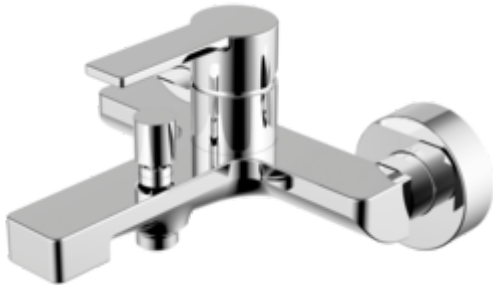

BATH & SHOWER MIXER ARCHITECTURA

PRODUCT INFORMATION

Article title	Villeroy & Boch Architectura Single-lever bath & shower mixer, Chrome
Article number	TVT10300200061
Assembly / Assembly type	wall-mounted
Scope of delivery	1 x tap fitting , 1 x S-connection 1 x installation instructions
Length in mm	156
Width in mm	180
Height in mm	97
Collection	Architectura
Weight in kg	1.726
Material	Brass
Surface	glossy
Colour name	Chrome
EAN number	4062373655122
Model number	TVT103002000
Air plus	An aerator enriches the water with air for a particularly soft, water-saving jet
Easy clean	Longer service life: optimum limescale removal by simply rubbing nozzles and aerators clean
Tap smartpressure	Constant water flow rate for washbasin mixers regardless of pressure fluctuations in the piping system
Length of spout in mm	182
Spacing of connection spigots in mm	150
Material	Brass
Volume	6,868
Cartridge	Cartridge with ceramic discs
Swivel aerator	No
Thermostat	No
Cool Tap	No
Spray types	Comfort jet

COLOURS

Colour	Description	Article number	EAN	
	Chrome	TVT10300200061	4062373655122	174 GBP

CHARACTERISTICS

An aerator enriches the water with air for a particularly soft, water-saving jet

Longer service life: optimum limescale removal by simply rubbing nozzles and aerators clean

Constant water flow rate for washbasin mixers regardless of pressure fluctuations in the piping system

TECHNICAL DRAWINGS

TVT103002000

EXPLOSION DRAWINGS

BILL OF MATERIALS

No.	Article No.	Description	Quantity
1	TVP00000508000	Aerator set	1
2	TVP10400500061	Handle set	1
5	TVP00000101000	Cartridge	1
36	TVP00000810000	Selector set	1