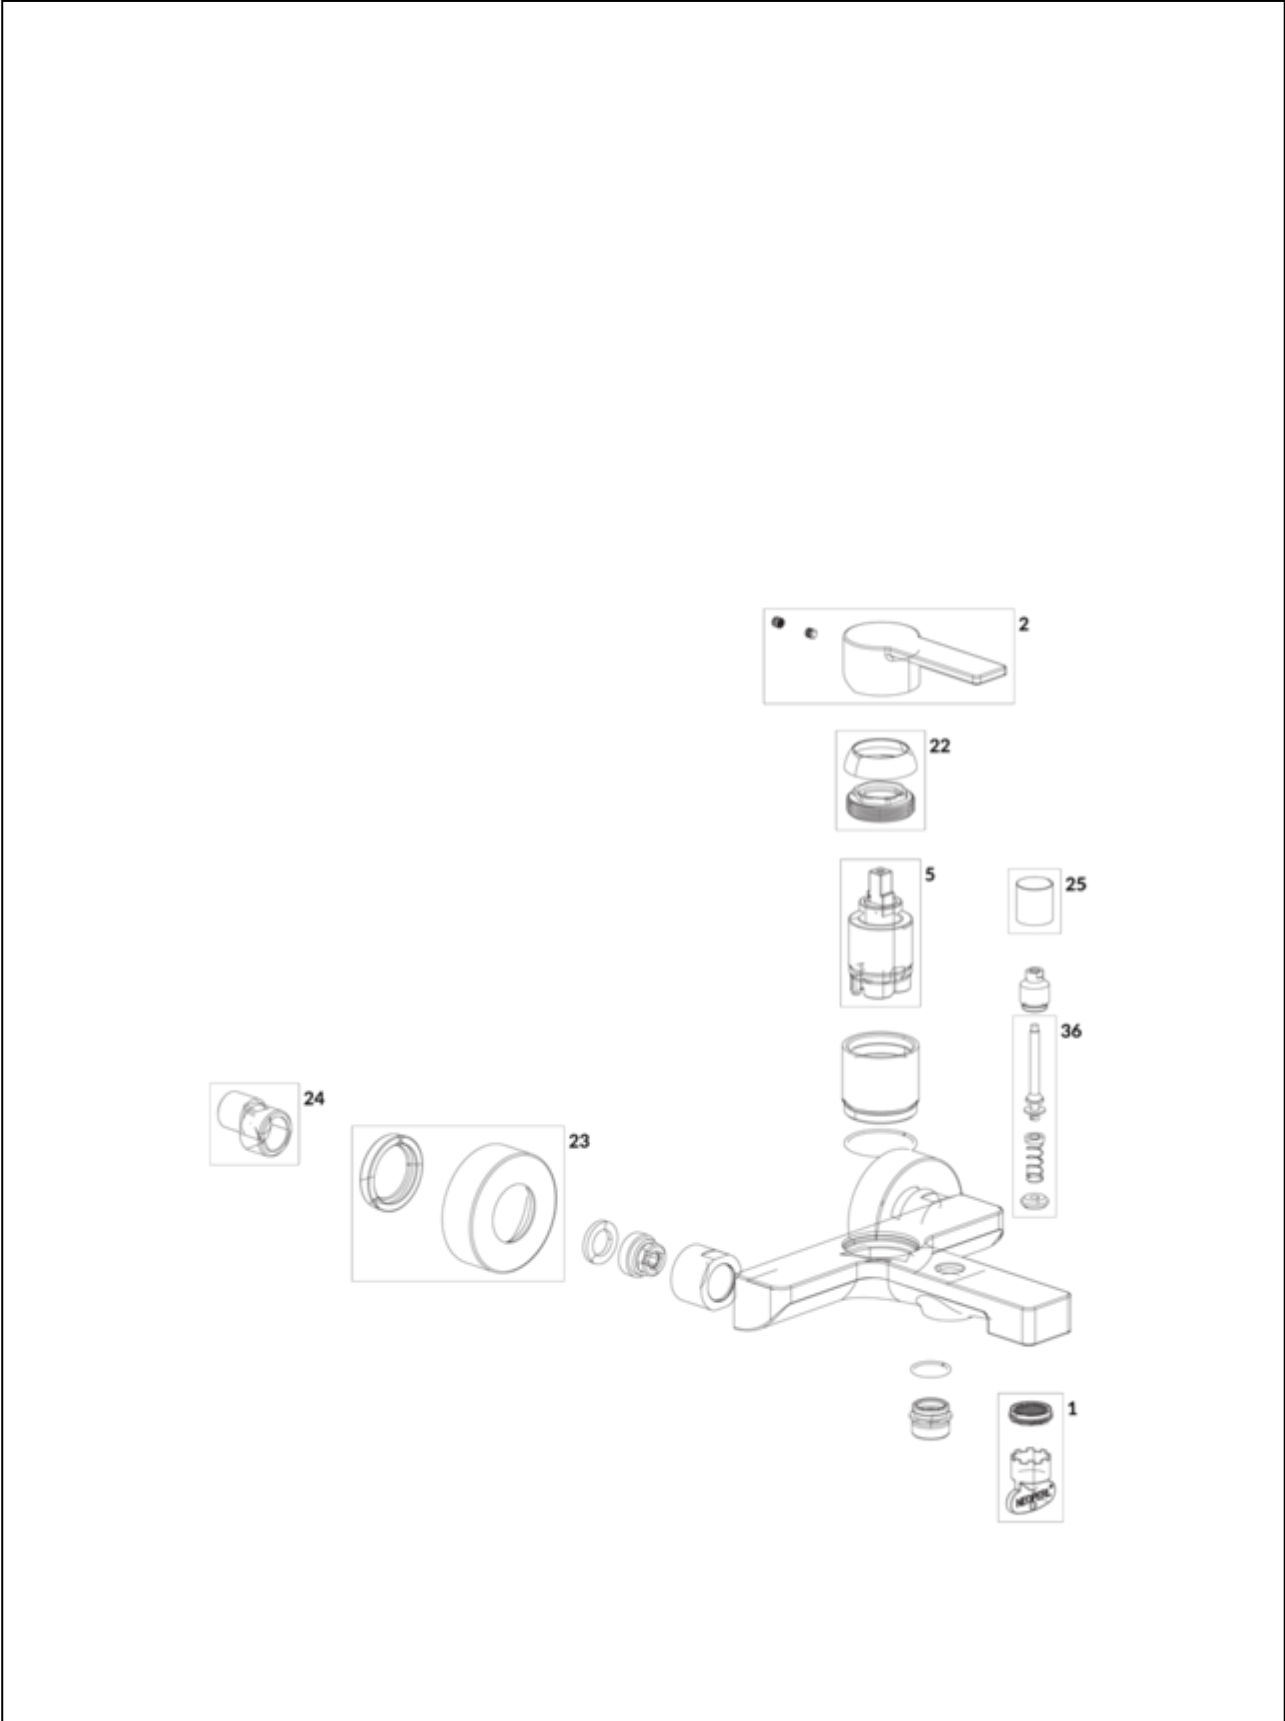

BATH & SHOWER MIXER ARCHITECTURA

PRODUCT INFORMATION

Article title	Villeroy & Boch Architectura Single-lever bath & shower mixer, Chrome
Article number	TVT10300200061
Assembly / Assembly type	wall-mounted
Scope of delivery	1 x tap fitting , 1 x S-connection 1 x installation instructions
Length in mm	156
Width in mm	180
Height in mm	97
Collection	Architectura
Weight in kg	1.726
Material	Brass
Surface	glossy
Colour name	Chrome
EAN number	4062373655122
Model number	TVT103002000
Air plus	An aerator enriches the water with air for a particularly soft, water-saving jet
Easy clean	Longer service life: optimum limescale removal by simply rubbing nozzles and aerators clean
Tap smartpressure	Constant water flow rate for washbasin mixers regardless of pressure fluctuations in the piping system
Length of spout in mm	182
Spacing of connection spigots in mm	150
Material	Brass
Volume	6,868
Cartridge	Cartridge with ceramic discs
Swivel aerator	No
Thermostat	No
Cool Tap	No
Spray types	Comfort jet

COLOURS

Colour	Description	Article number	EAN	
	Chrome	TVT10300200061	4062373655122	174 GBP

CHARACTERISTICS

An aerator enriches the water with air for a particularly soft, water-saving jet

Longer service life: optimum limescale removal by simply rubbing nozzles and aerators clean

Constant water flow rate for washbasin mixers regardless of pressure fluctuations in the piping system

TECHNICAL DRAWINGS

TVT103002000

EXPLOSION DRAWINGS

BILL OF MATERIALS

No.	Article No.	Description	Quantity
1	TVP00000508000	Aerator set	1
2	TVP10400500061	Handle set	1
5	TVP00000101000	Cartridge	1
36	TVP00000810000	Selector set	1