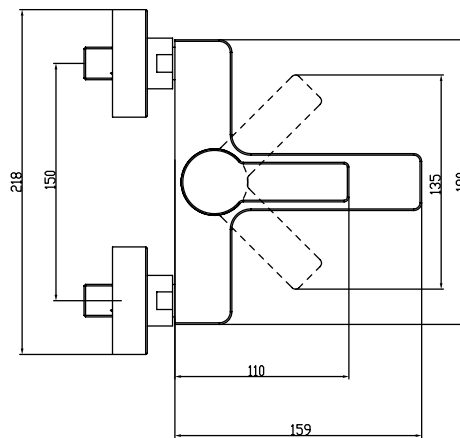

BATH & SHOWER MIXER ARCHITECTURA

PRODUCT INFORMATION

Article title	Villeroy & Boch Architectura Single-lever bath & shower mixer, Chrome
Article number	TVT10300200061
Assembly / Assembly type	wall-mounted
Scope of delivery	1 x tap fitting , 1 x S-connection 1 x installation instructions
Length in mm	156
Width in mm	180
Height in mm	97
Collection	Architectura
Weight in kg	1.726
Material	Brass
Surface	glossy
Colour name	Chrome
EAN number	4062373655122
Model number	TVT103002000
Air plus	An aerator enriches the water with air for a particularly soft, water-saving jet
Easy clean	Longer service life: optimum limescale removal by simply rubbing nozzles and aerators clean
Tap smartpressure	Constant water flow rate for washbasin mixers regardless of pressure fluctuations in the piping system
Length of spout in mm	182
Spacing of connection spigots in mm	150
Material	Brass
Volume	6,868
Cartridge	Cartridge with ceramic discs
Swivel aerator	No
Thermostat	No
Cool Tap	No
Spray types	Comfort jet

COLOURS

Colour	Description	Article number	EAN	
	Chrome	TVT10300200061	4062373655122	174 GBP

CHARACTERISTICS

An aerator enriches the water with air for a particularly soft, water-saving jet

Longer service life: optimum limescale removal by simply rubbing nozzles and aerators clean

Constant water flow rate for washbasin mixers regardless of pressure fluctuations in the piping system

TECHNICAL DRAWINGS

TVT103002000

EXPLOSION DRAWINGS

BILL OF MATERIALS

No.	Article No.	Description	Quantity
1	TVP00000508000	Aerator set	1
2	TVP10400500061	Handle set	1
5	TVP00000101000	Cartridge	1
36	TVP00000810000	Selector set	1