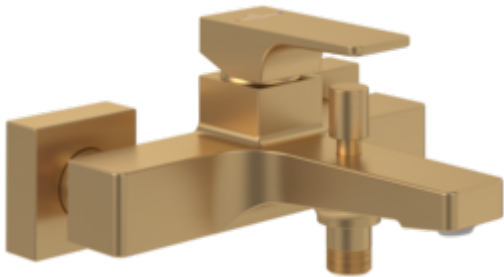

BATH & SHOWER MIXER ARCHITECTURA SQUARE

PRODUCT INFORMATION

Article title	Villeroy & Boch Architectura Square Single-lever bath & shower mixer, Brushed Gold
Article number	TVT12500100076
Assembly / Assembly type	wall-mounted
Scope of delivery	1 x tap fitting , 1 x fastening 2 x S-connections 1 x installation instructions 1 x S-connection
Length in mm	198
Width in mm	210
Height in mm	101
Collection	Architectura Square
Weight in kg	2.128
Material	Brass
Surface	glossy
Colour name	Brushed Gold
EAN number	4062373809679
Model number	TVT125001000
Air plus	An aerator enriches the water with air for a particularly soft, water-saving jet
Easy clean	Longer service life: optimum limescale removal by simply rubbing nozzles and aerators clean
Tap smartpressure	Constant water flow rate for washbasin mixers regardless of pressure fluctuations in the piping system
Length of spout in mm	145
Spacing of connection spigots in mm	150
Material	Brass
Angle jet regulator	7
Cartridge	Cartridge with ceramic discs
Handle position	Centre
Diameter of faucet body	36
Swivel aerator	No
Thermostat	No
Cool Tap	No
Spray types	Comfort jet

COLOURS

Colour	Description	Article number	EAN	
	Brushed Gold	TVT12500100076	4062373809679	318 GBP

CHARACTERISTICS

An aerator enriches the water with air for a particularly soft, water-saving jet

Longer service life: optimum limescale removal by simply rubbing nozzles and aerators clean

Constant water flow rate for washbasin mixers regardless of pressure fluctuations in the piping system

TECHNICAL DRAWINGS

TVT125001000

EXPLOSION DRAWINGS

BILL OF MATERIALS

No.	Article No.	Description	Quantity
1	TVP00000508000	Aerator set	1
5	TVP00000102000	Cartridge	1
30	TVP00000905000	Backflow preventer	1