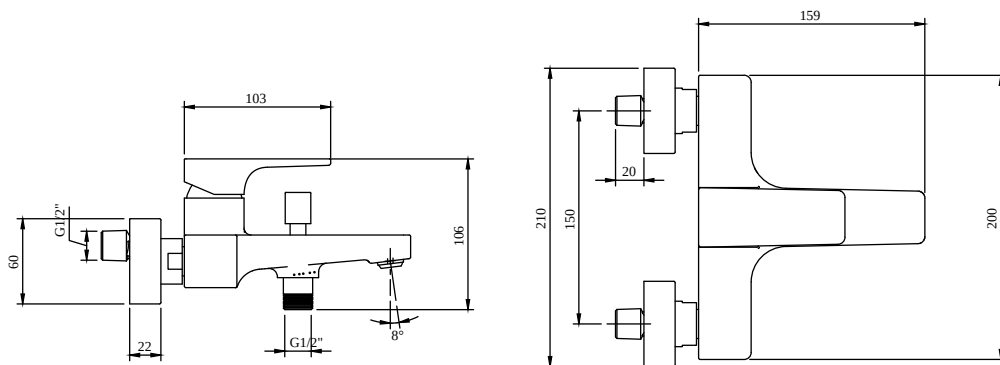

BATH & SHOWER MIXER ARCHITECTURA SQUARE

PRODUCT INFORMATION

Article title	Villeroy & Boch Architectura Square Single-lever bath & shower mixer, Brushed Gold
Article number	TVT12500100076
Assembly / Assembly type	wall-mounted
Scope of delivery	1 x tap fitting , 1 x fastening 2 x S-connections 1 x installation instructions 1 x S-connection
Length in mm	198
Width in mm	210
Height in mm	101
Collection	Architectura Square
Weight in kg	2.128
Material	Brass
Surface	glossy
Colour name	Brushed Gold
EAN number	4062373809679
Model number	TVT125001000
Air plus	An aerator enriches the water with air for a particularly soft, water-saving jet
Easy clean	Longer service life: optimum limescale removal by simply rubbing nozzles and aerators clean
Tap smartpressure	Constant water flow rate for washbasin mixers regardless of pressure fluctuations in the piping system
Length of spout in mm	145
Spacing of connection spigots in mm	150
Material	Brass
Angle jet regulator	7
Cartridge	Cartridge with ceramic discs
Handle position	Centre
Diameter of faucet body	36
Swivel aerator	No
Thermostat	No
Cool Tap	No
Spray types	Comfort jet

COLOURS

Colour	Description	Article number	EAN	
	Brushed Gold	TVT12500100076	4062373809679	318 GBP

CHARACTERISTICS

An aerator enriches the water with air for a particularly soft, water-saving jet

Longer service life: optimum limescale removal by simply rubbing nozzles and aerators clean

Constant water flow rate for washbasin mixers regardless of pressure fluctuations in the piping system

TECHNICAL DRAWINGS

TVT125001000

EXPLOSION DRAWINGS

BILL OF MATERIALS

No.	Article No.	Description	Quantity
1	TVP00000508000	Aerator set	1
5	TVP00000102000	Cartridge	1
30	TVP00000905000	Backflow preventer	1