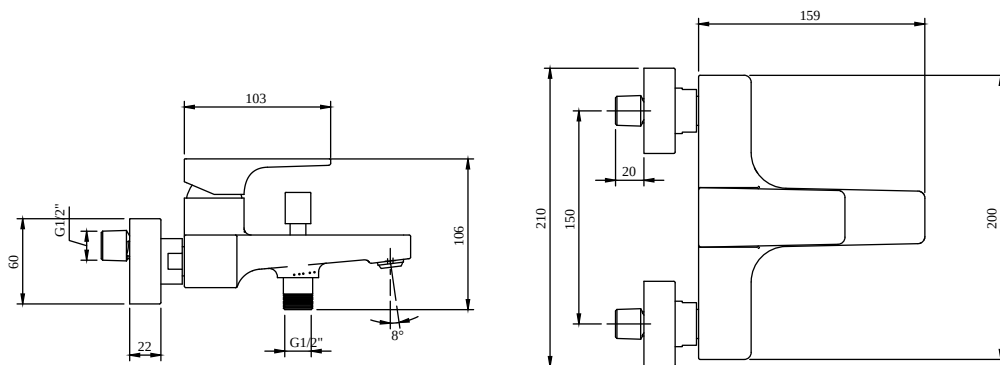

BATH & SHOWER MIXER ARCHITECTURA SQUARE

PRODUCT INFORMATION

Article title	Villeroy & Boch Architectura Square Single-lever bath & shower mixer, Chrome
Article number	TVT12500100061
Assembly / Assembly type	wall-mounted
Scope of delivery	1 x tap fitting , 1 x fastening 2 x S-connections 1 x installation instructions 1 x S-connection
Length in mm	198
Width in mm	210
Height in mm	101
Collection	Architectura Square
Weight in kg	2.128
Material	Brass
Surface	glossy
Colour name	Chrome
EAN number	4062373755686
Model number	TVT125001000
Air plus	An aerator enriches the water with air for a particularly soft, water-saving jet
Easy clean	Longer service life: optimum limescale removal by simply rubbing nozzles and aerators clean
Tap smartpressure	Constant water flow rate for washbasin mixers regardless of pressure fluctuations in the piping system
Length of spout in mm	145
Spacing of connection spigots in mm	150
Material	Brass
Angle jet regulator	7
Cartridge	Cartridge with ceramic discs
Handle position	Centre
Diameter of faucet body	36
Swivel aerator	No
Thermostat	No
Cool Tap	No
Spray types	Comfort jet

COLOURS

Colour	Description	Article number	EAN
	Chrome	TVT12500100061	4062373755686 226 GBP

CHARACTERISTICS

An aerator enriches the water with air for a particularly soft, water-saving jet

Longer service life: optimum limescale removal by simply rubbing nozzles and aerators clean

Constant water flow rate for washbasin mixers regardless of pressure fluctuations in the piping system

TECHNICAL DRAWINGS

TVT125001000

EXPLOSION DRAWINGS

BILL OF MATERIALS

No.	Article No.	Description	Quantity
1	TVP00000508000	Aerator set	1
2	TVP12500100061	Handle set	1
5	TVP00000102000	Cartridge	1
30	TVP00000905000	Backflow preventer	1
32	TVP12500400061	Cover plate	1