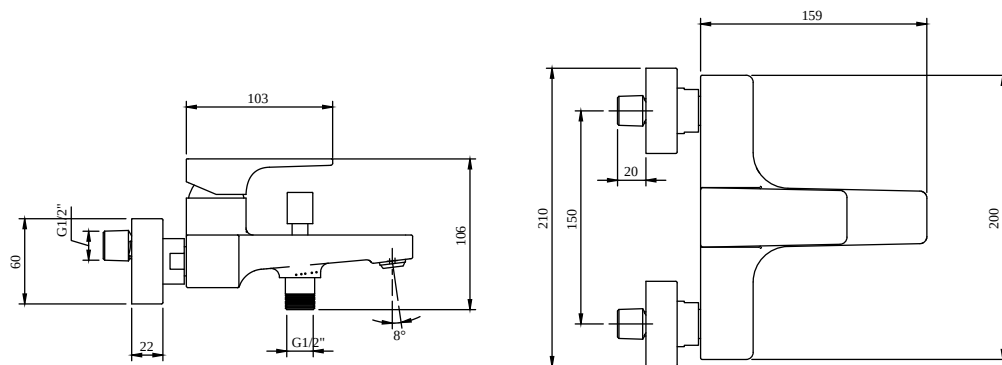

BATH & SHOWER MIXER ARCHITECTURA SQUARE

PRODUCT INFORMATION

Article title	Villeroy & Boch Architectura Square Single-lever bath & shower mixer, Matt Black
Article number	TVT125001000K5
Assembly / Assembly type	wall-mounted
Scope of delivery	1 x tap fitting , 1 x fastening 2 x S-connections 1 x installation instructions 1 x S-connection
Length in mm	198
Width in mm	210
Height in mm	101
Collection	Architectura Square
Weight in kg	2.128
Material	Brass
Surface	matt
Colour name	Matt Black
EAN number	4062373809976
Model number	TVT125001000
Air plus	An aerator enriches the water with air for a particularly soft, water-saving jet
Easy clean	Longer service life: optimum limescale removal by simply rubbing nozzles and aerators clean
Tap smartpressure	Constant water flow rate for washbasin mixers regardless of pressure fluctuations in the piping system
Length of spout in mm	145
Spacing of connection spigots in mm	150
Material	Brass
Angle jet regulator	7
Cartridge	Cartridge with ceramic discs
Handle position	Centre
Diameter of faucet body	36
Swivel aerator	No
Thermostat	No
Cool Tap	No
Spray types	Comfort jet

COLOURS

Colour	Description	Article number	EAN
	Matt Black	TVT125001000K5	4062373809976 318 GBP

CHARACTERISTICS

An aerator enriches the water with air for a particularly soft, water-saving jet

Longer service life: optimum limescale removal by simply rubbing nozzles and aerators clean

Constant water flow rate for washbasin mixers regardless of pressure fluctuations in the piping system

TECHNICAL DRAWINGS

TVT125001000

EXPLOSION DRAWINGS

BILL OF MATERIALS

No.	Article No.	Description	Quantity
1	TVP00000508000	Aerator set	1
5	TVP00000102000	Cartridge	1
30	TVP00000905000	Backflow preventer	1