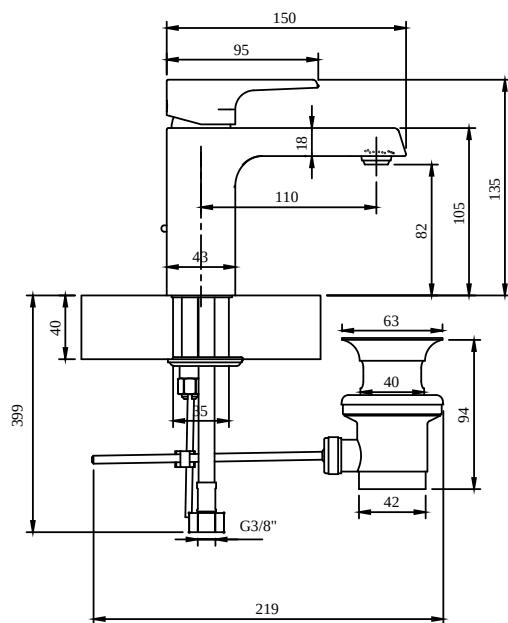

BASIN MIXERS LIBERTY

PRODUCT INFORMATION

Article title	Villeroy & Boch Liberty Single-lever basin mixer with draw bar outlet fitting, Chrome
Article number	TVW10700100061
Assembly / Assembly type	Deck-mounted
Scope of delivery	1 x tap fitting , 1 x aerator key 1 x outlet fitting 1 x fastening 2 x connecting hoses 1 x installation instructions
Length in mm	150
Width in mm	43
Height in mm	135
Collection	Liberty
Weight in kg	3.5
Material	Brass
Surface	glossy
Colour name	Chrome
EAN number	4062373674062
Model number	TVW107001000
Air plus	An aerator enriches the water with air for a particularly soft, water-saving jet
Aqua smart	Sustainable, limited water flow: saving water without sacrificing on performance
Tap smartpressure	Constant water flow rate for washbasin mixers regardless of pressure fluctuations in the piping system
Length of spout in mm	110
Material	Brass
Volume	5,04
Cartridge	Cartridge with ceramic discs
Handle position	Top
Number of tap holes	1
Diameter of faucet body	43
Swivel aerator	Yes
Water regulation	Water temperature is regulated 45° to each side
Thermostat	No
Cool Tap	No
Spray types	Comfort jet

COLOURS

Colour	Description	Article number	EAN	
	Chrome	TVW10700100061	4062373674062	198 GBP

CHARACTERISTICS

An aerator enriches the water with air for a particularly soft, water-saving jet

Sustainable, limited water flow: saving water without sacrificing on performance

Constant water flow rate for washbasin mixers regardless of pressure fluctuations in the piping system

TECHNICAL DRAWINGS

TVW107001000

FLOW CHART