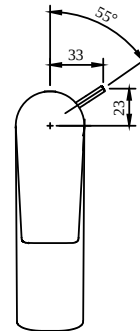

BASIN MIXERS LIBERTY

PRODUCT INFORMATION

Article title	Villeroy & Boch Liberty Single-lever basin mixer with draw bar outlet fitting, Chrome
Article number	TVW10700100061
Assembly / Assembly type	Deck-mounted
Scope of delivery	1 x tap fitting , 1 x aerator key 1 x outlet fitting 1 x fastening 2 x connecting hoses 1 x installation instructions
Length in mm	150
Width in mm	43
Height in mm	135
Collection	Liberty
Weight in kg	3.5
Material	Brass
Surface	glossy
Colour name	Chrome
EAN number	4062373674062
Model number	TVW107001000
Air plus	An aerator enriches the water with air for a particularly soft, water-saving jet
Aqua smart	Sustainable, limited water flow: saving water without sacrificing on performance
Tap smartpressure	Constant water flow rate for washbasin mixers regardless of pressure fluctuations in the piping system
Length of spout in mm	110
Material	Brass
Volume	5,04
Cartridge	Cartridge with ceramic discs
Handle position	Top
Number of tap holes	1
Diameter of faucet body	43
Swivel aerator	Yes
Water regulation	Water temperature is regulated 45° to each side
Thermostat	No
Cool Tap	No
Spray types	Comfort jet

COLOURS

Colour	Description	Article number	EAN	
	Chrome	TVW10700100061	4062373674062	198 GBP

CHARACTERISTICS

An aerator enriches the water with air for a particularly soft, water-saving jet

Sustainable, limited water flow: saving water without sacrificing on performance

Constant water flow rate for washbasin mixers regardless of pressure fluctuations in the piping system

TECHNICAL DRAWINGS

TVW107001000

FLOW CHART